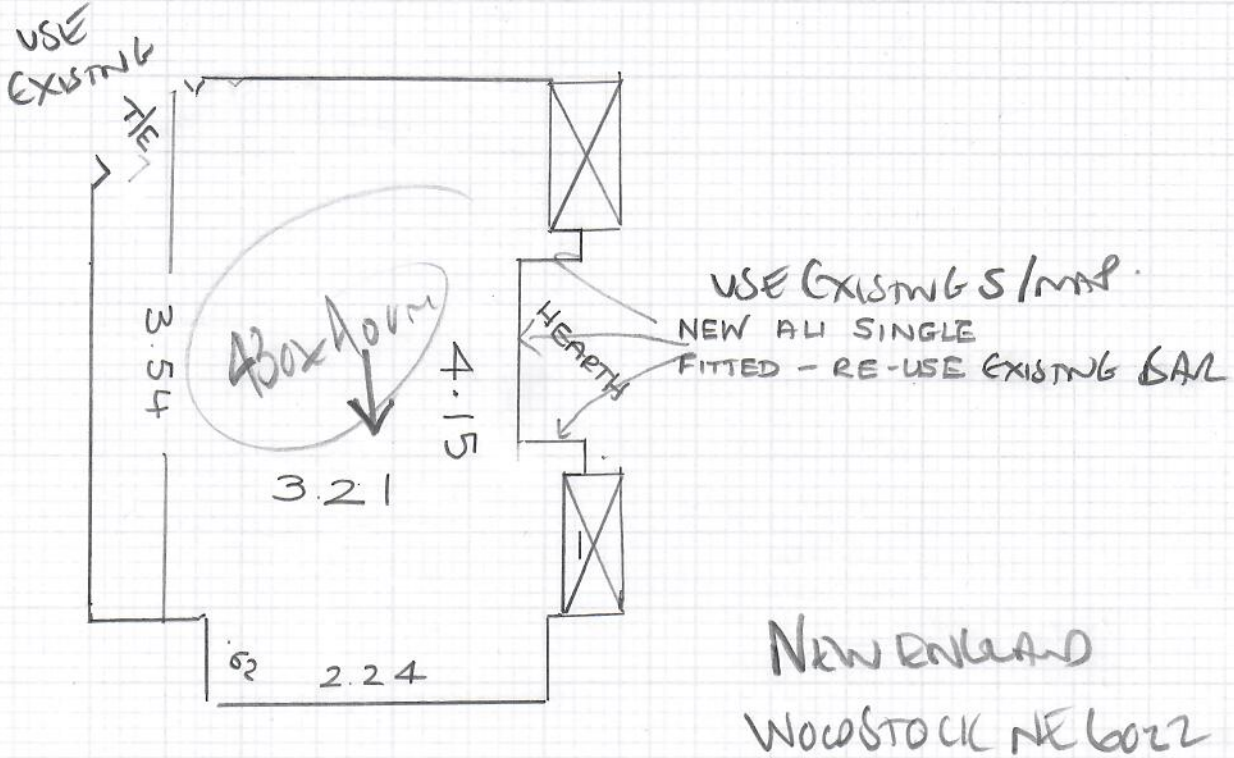

Job No: R 19573  
 Name: EVANS  
 Address: 23A Garwood Road  
 SW16 6PL  
 Tel:  
 Sheet: 1 of 1

Bedroom

Uplift + Dispose of 17.2m<sup>2</sup>  
 EXISTING CARPET, UNDERLAY + GRIPPER  
 FIT NEW STURT PIN GRIPPER FOR FUTWEAVE