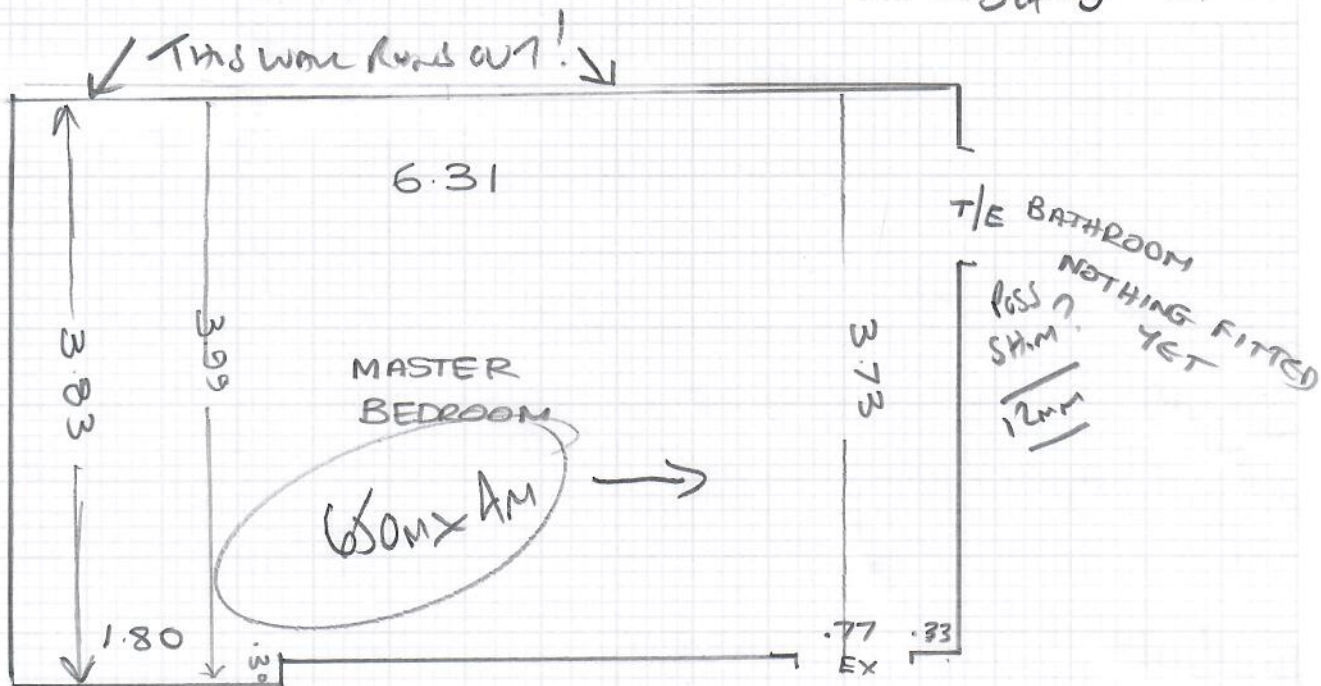

① NEW CARPET

Job No: **R19589**
 Name: **JEFFERY**
 Address: **25 NEWSTEAD WAY**
SW19 5HR
 Tel: **07710 -169746**
 Sheet: **1 of 5**

LULWORTH
LW33

Cut plan x 500
 MASTER 615 x 500
30.75m²

MASTER 650
 650 x 400m
2600m²

Job No: R19589
Name: JEFFERY
Address: 25 NEWSTEAD WAY
SW19 5HR
Tel: 07710 -169746
Sheet: 3 of 5

Master Bedroom - New Carpet

Luxor Colour LW33 650 x 400m

ADAPPTIONS

Job No: R19589

Name: JEFFERY

Address:

Tel:

Sheet: 4 of 5

EXISTING MASTER BED

LIST

EXISTING MASTER BED -
ADAPT TO BED 3
TOP FLOOR

EXISTING DRAINING ROOM

EXISTING DRAINING ROOM
ADAPT TO BED 4 +
WALK IN DRESSING ROOM?

EXISTING BED 3
ADAPT TO 4 NEW
STAIRS + WALK IN
DRESSING ROOM + BED 4
Dressing Room

Job No: R19589

Name: JEFFERY

Address:

Tel:

Sheet: 5 of 5

EXISTING BED 3

1.00	3.000	1.20
New w Skirr to Roof Adapt	Walk in Robe Bed w 4 Adapt	WASTE on w w ten Any stains?

EXISTING BED 3 CARPET