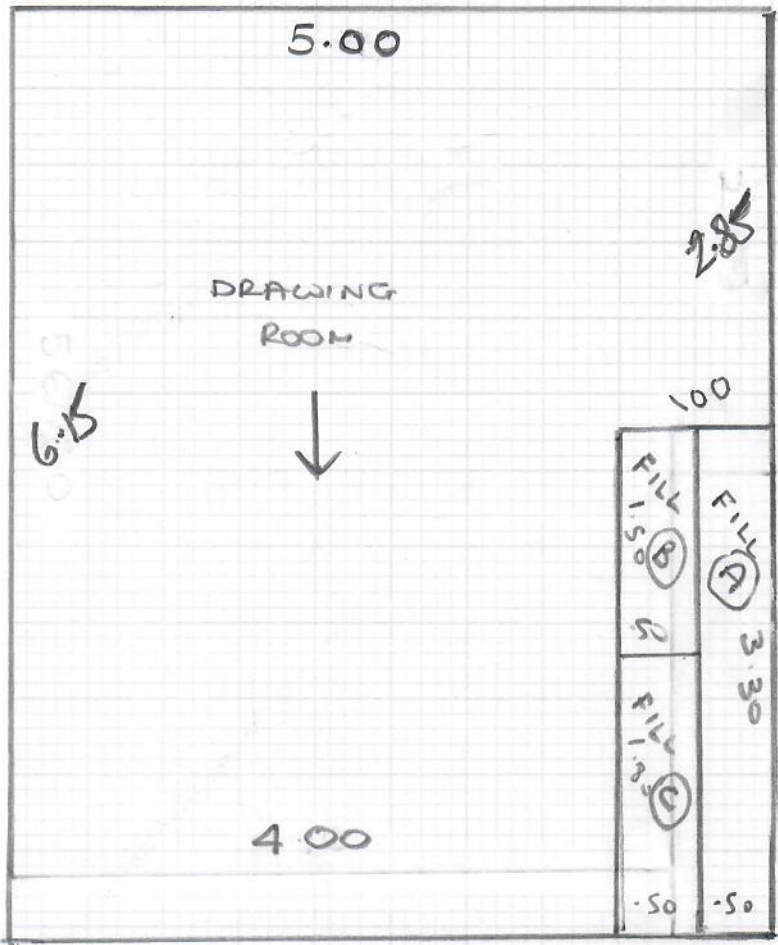

① NEW CARPET

Job No: **R19589**
 Name: **JEFFERY**
 Address: **25 NEWSTEAD WAY**
SW19 5HR
 Tel: **07710 -169746**
 Sheet: **1 of 5**

LULWORTH
LW33

Cut plan x 500
 MASTER 615 x 500
30.75m²

MASTER 650
 650 x 400m
2600m²

Job No: R19589
Name: JEFFERY
Address: 25 NEWSTEAD WAY
SW19 5HR
Tel: 07710 -169746
Sheet: 3 of 5

Master Bedroom - New Carpet

Luxor Colour LW33 650 x 400m

ADAPPTIONS

Job No: R19589

Name: JEFFERY

Address:

Tel:

Sheet: 4 of 5

EXISTING MASTER BED

LIST

EXISTING MASTER BED -
ADAPT TO BED 3
TOP FLOOR

EXISTING DRAINING ROOM

EXISTING DRAINING ROOM
ADAPT TO BED 4 +
WALK IN DRESSING ROOM?

EXISTING BED 3
ADAPT TO 4 NEW
STAIRS + WALK IN
DRESSING ROOM + BED 4
Dressing Room

Job No: R19589

Name: JEFFERY

Address:

Tel:

Sheet: 5 of 5

EXISTING BED 3

1.00	3.000	1.20
New w Skirr to Roof Adapt	Walk in Robe Bed w 4 Adapt	WASTE on w w ten Any stains?

EXISTING BED 3 CARPET