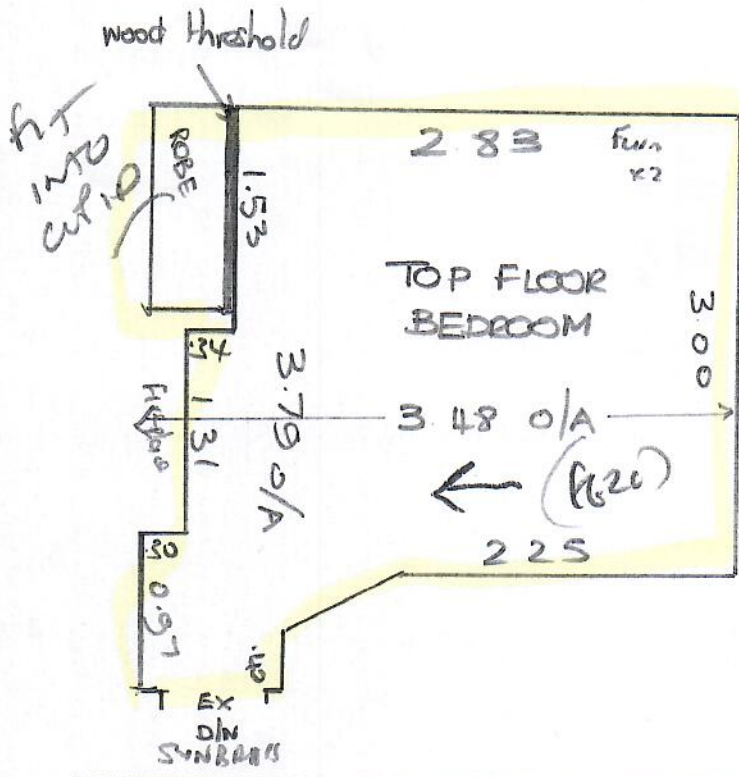

R19603
 BUCKLEY
 12 SOUTHDEAN GDN
 SW19 6NU
 07931-310637
 020-8788-9868

360 x 400 m

MIRRO VELVET
 CORAL MON-19

SPRINGFIELD

fit DATE 28-03-25

3.45 x 400 m

THIS ROOM BARE ORDERED
 AT A LATER DATE