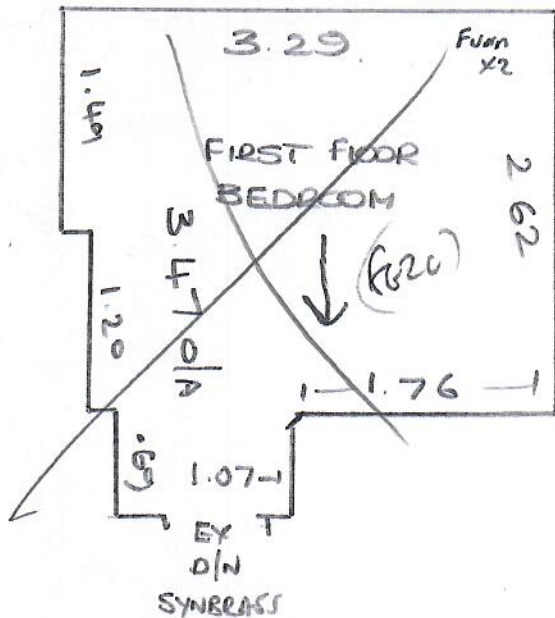

R19603
 BUCKLEY
 12 SOUTHDEAN GDN
 SW19 6NU
 07931-310637
 020-8788-9868

360 x 400 m

MIRRO VELVET
 CORAL MON-19

SPRINGFIELD

fit DATE 28-03-25

3.45 x 400 m

THIS ROOM BARE ORDERED
 AT A LATER DATE