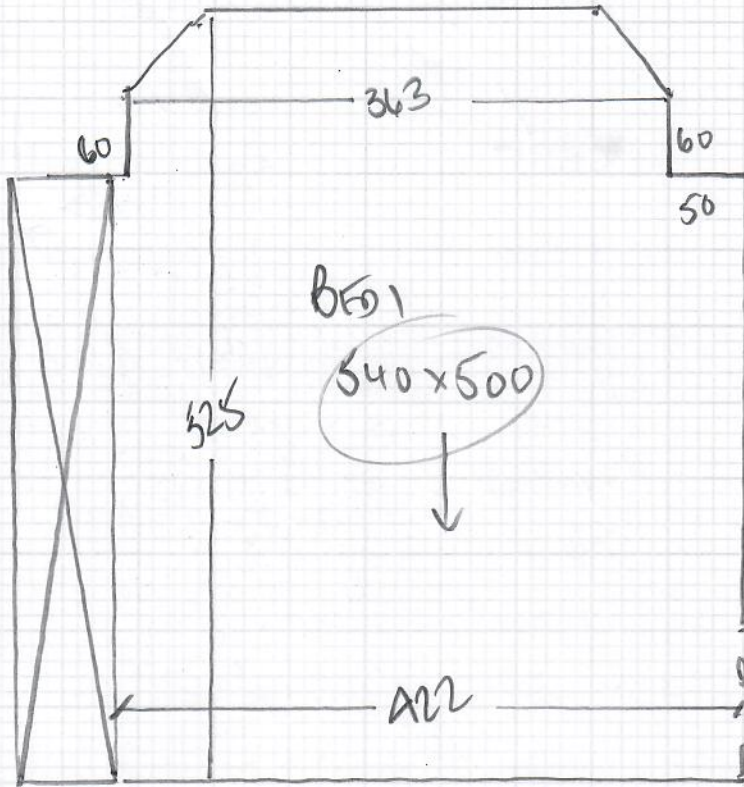

Job No: R191605
Name: Bowen
Address: 3 CEMENT ROAD
SUNG AI 1
Tel:
Sheet: 3 of 4