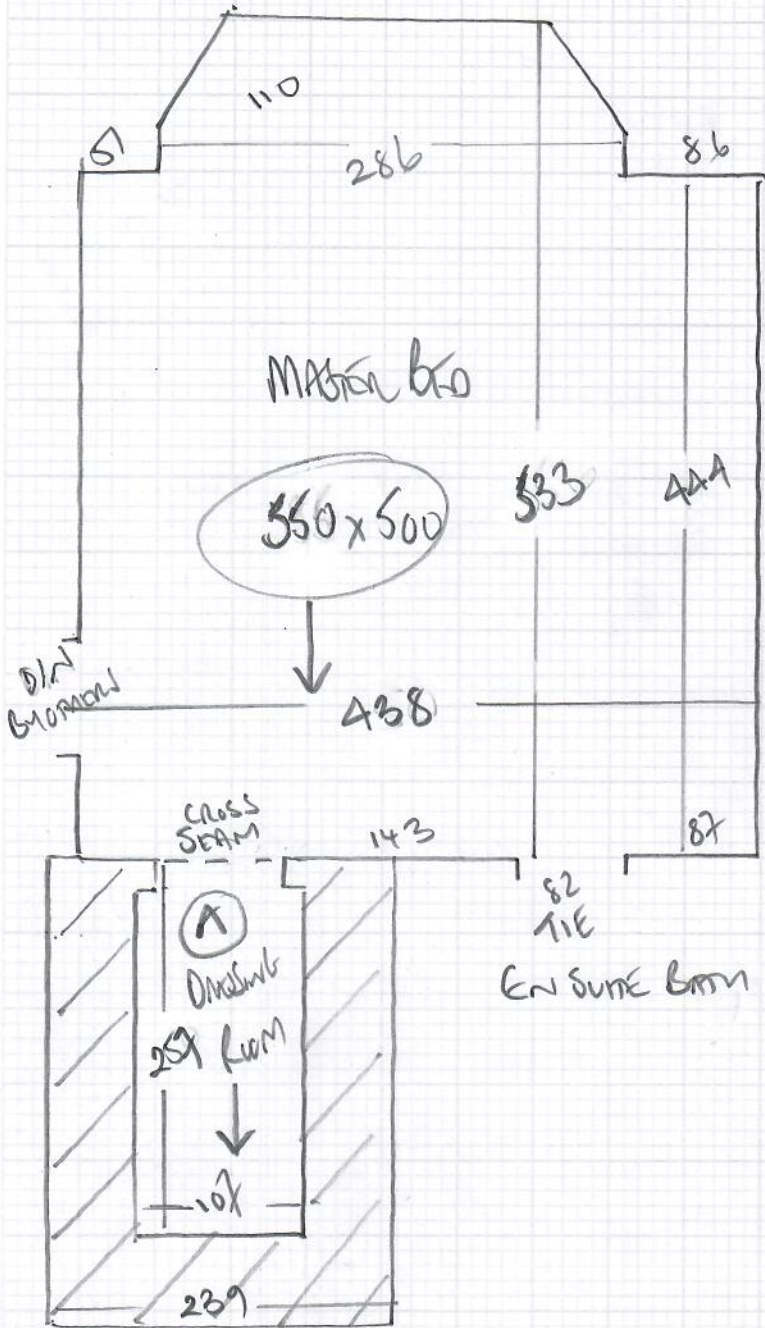

Job No: R19605  
 Name: Bowen  
 Address: 3 CLEMENT ROAD  
 SW19 7AJ  
 Tel:  
 Sheet: 1 of 4

WEST END  
 'PASTICE' VELVET  
 Colour GAMINE

RAN 1 560 x 500  
 RAN 2 540 x 500  
 MATERIAL 550 x 500  
 BED

1650 x 500

82.50m<sup>2</sup>

NOOK 375 x 400  
 STAY 330 x 400  
 BED 3 600 x 400  
1305 x 400

52.20m<sup>2</sup>

Job No: R19605  
 Name: Bowen  
 Address: 3 CEMENT ROAD  
 SW19 7L1  
 Tel:  
 Sheet: 2 of 4

Job No: R191605  
 Name: Bowen  
 Address: 3 CEMENT ROAD  
 SUNG AI 1  
 Tel:  
 Sheet: 3 of 4

Job No: R19605  
 Name: BANAN  
 Address: 3 CEMENT ROAD  
 SINGAPORE

Sheet: A of A