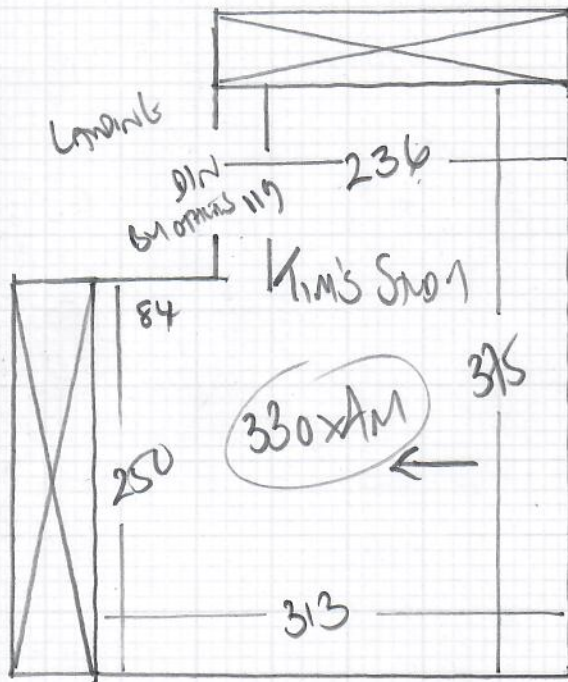

Job No: R19605  
 Name: Bowen  
 Address: 3 CLEMENT ROAD  
 SW19 7AJ  
 Tel:  
 Sheet: 1 of 4

WEST END  
 'PASTICE' VELVET  
 Colour GAMINE

RAN 1 560 x 500  
 RAN 2 540 x 500  
 MATERIAL 550 x 500  
 BED

1650 x 500

82.50m<sup>2</sup>

NOOK 375 x 400  
 STAY 330 x 400  
 BED 3 600 x 400  
1305 x 400

52.20m<sup>2</sup>

Job No: R19605  
 Name: Bowen  
 Address: 3 CEMENT ROAD  
 SW19 7L1  
 Tel:  
 Sheet: 2 of 4

Job No: R191605  
 Name: Bowen  
 Address: 3 CEMENT ROAD  
 SUNG AI 1  
 Tel:  
 Sheet: 3 of 4

Job No: R19605  
 Name: BANAN  
 Address: 3 CEMENT ROAD  
 SINGAPORE

Sheet: A of A