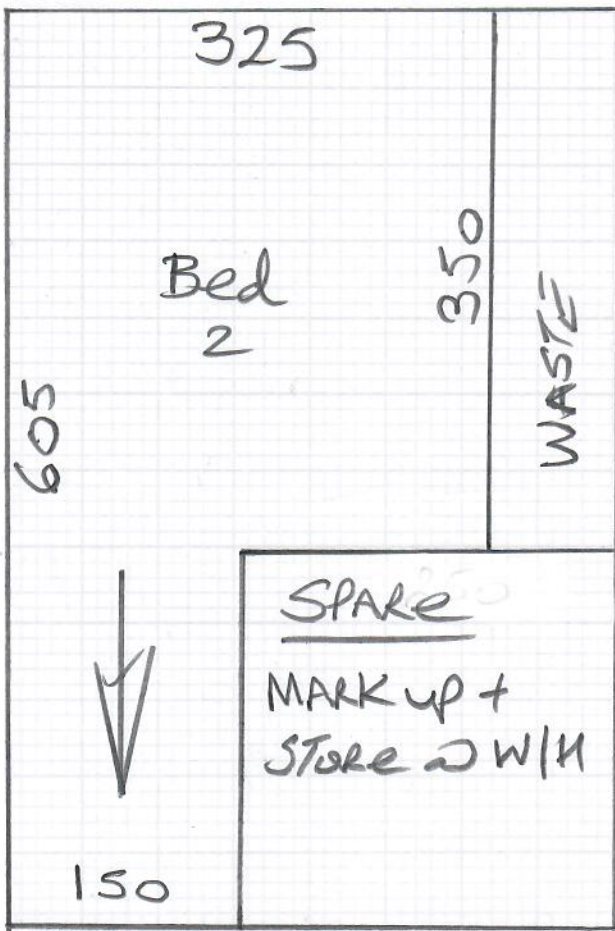

①

mrcarpet  
DESIGNS FOR FLOORS

Job No: R19637  
Name: Pearson  
Address:  
Tel:  
Sheet: 1 of 3

Brooklyn  
Col. BRO-Wo7 (Pale Linen)

Living Room 685 x 500  
Bed 1 400 x 500  
1085 x 500  
= 54.25m<sup>2</sup>

Cut Plan ① 605 x 400  
= 2420m<sup>2</sup>

TOTAL = 78.45m<sup>2</sup>

u/Lay = 65m<sup>2</sup>

Re-use ex site + D/BARS  
Replace all u/Lay with Lux pu foam

Job No: R19637  
Name: PEARSON  
Address: 23 THE VILLIERS  
GOWER RD WEYBRIDGE  
KT13 0EA  
Tel: 07432-200756  
Sheet: