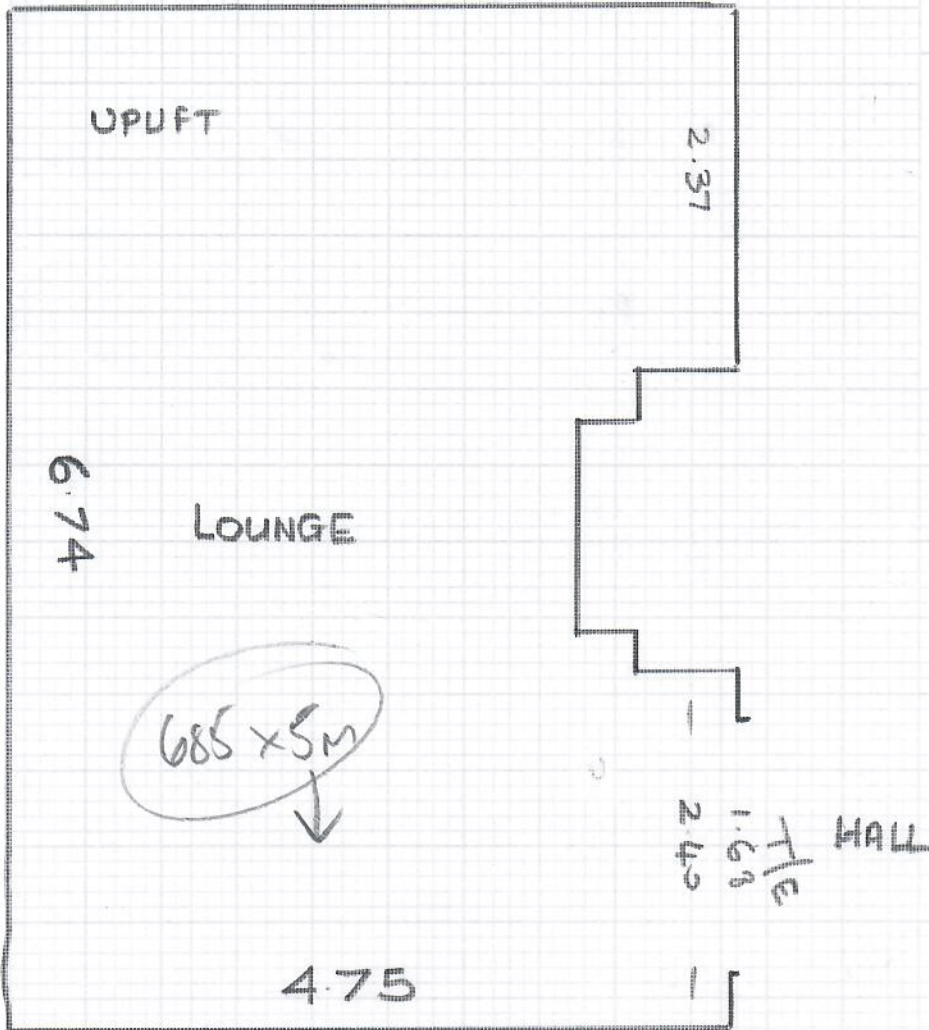

Job No: R19637
Name: PEARSON
Address: 23 THE VILLIERS
GOWER RD WEYBRIDGE
KT13 0EA
Tel: 07432-200756
Sheet:

2 of 3