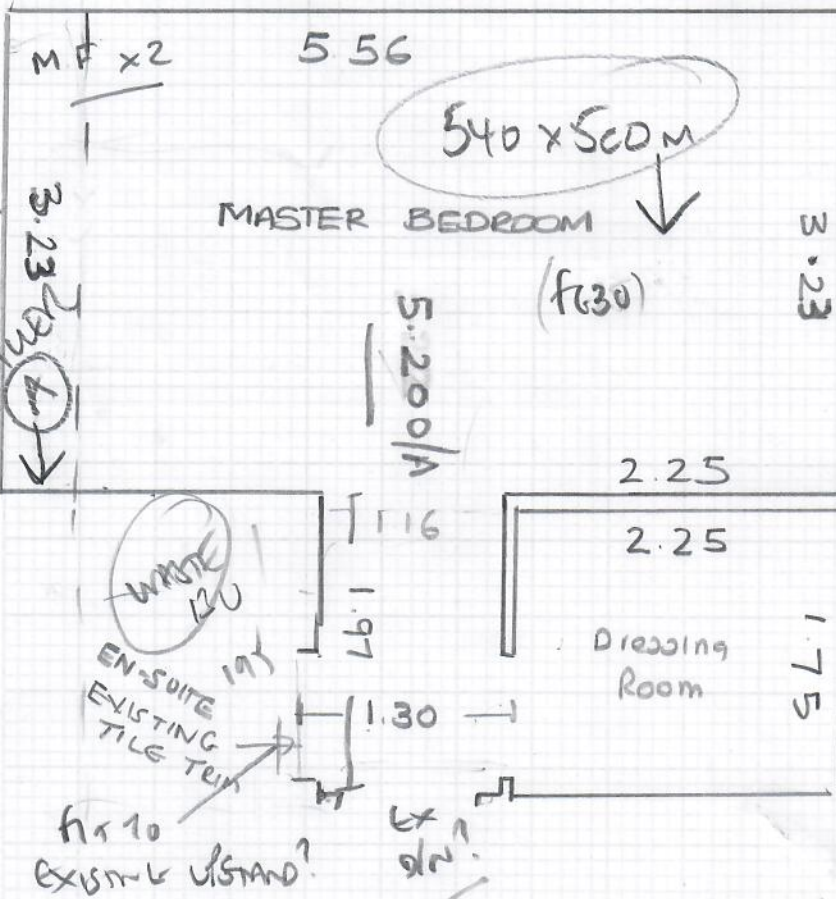

Job No: R19643  
Name: DALZELL  
Address: 40<sup>A</sup> COTTENHAM PK RD  
SW20 0SA  
Tel: 07885-836775  
Sheet: 1 of 2

GHENT GHL-02

①

①	3.50	x 5
MASTER BED	5.40	x 5
STUDY/SMALL	2.20	x 5
	<u>11.10</u>	x 5
	55.50	SQ. M

TOP FLOOR BEDROOMS

Job No: R19643  
 Name: DALZELL  
 Address: 40A COTTENHAM PK RD  
 SW20 0SA  
 Tel: 07885-836775  
 Sheet: 2 of 2

SKIRT HERE

WOOD FROM BRACKS  
 WITH BOX LIFT AND  
 OLD FAN (NOT REUSABLE)