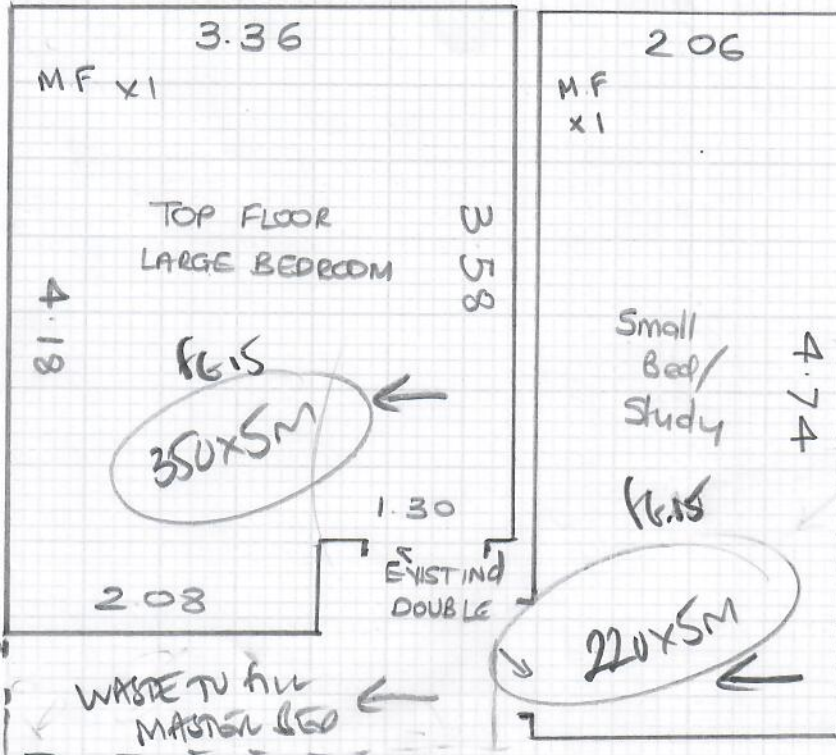

TOP FLOOR BEDROOMS

Job No: R19643  
 Name: DALZELL  
 Address: 40A COTTENHAM PK RD  
 SW20 0SA  
 Tel: 07885-836775  
 Sheet: 2 of 2

SKIRT HERE

WOOD FROM BRACKS  
 WITH BOX LIFT AND  
 OLD FAN (NOT REUSABLE)

EXISTING SKIRT  
 EXISTING DECOR