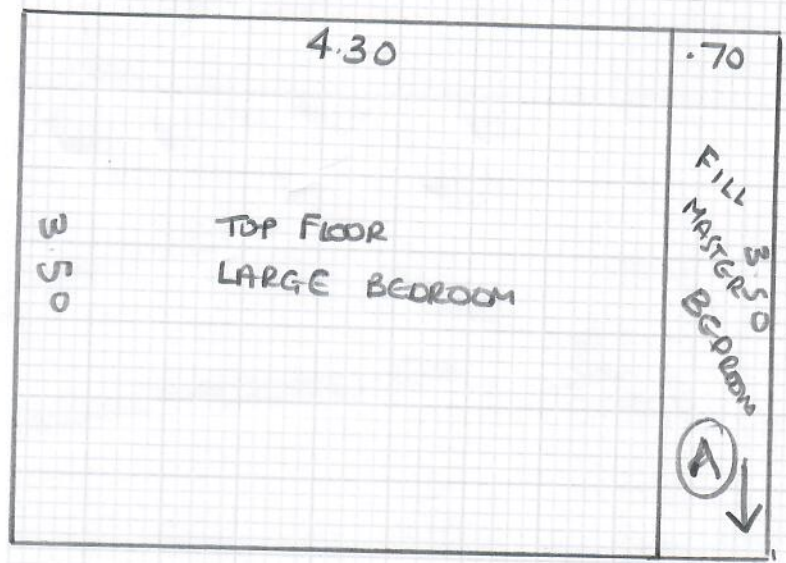

Job No: R19643
Name: DALZELL
Address: 40^A COTTENHAM PK RD
SW20 0SA
Tel: 07885-836775
Sheet: 1 of 2

GHENT GHL-02

①

①	3.50	x 5
MASTER BED	5.40	x 5
STUDY/SMALL	2.20	x 5
	<u>11.10</u>	x 5
	55.50	SQ. M