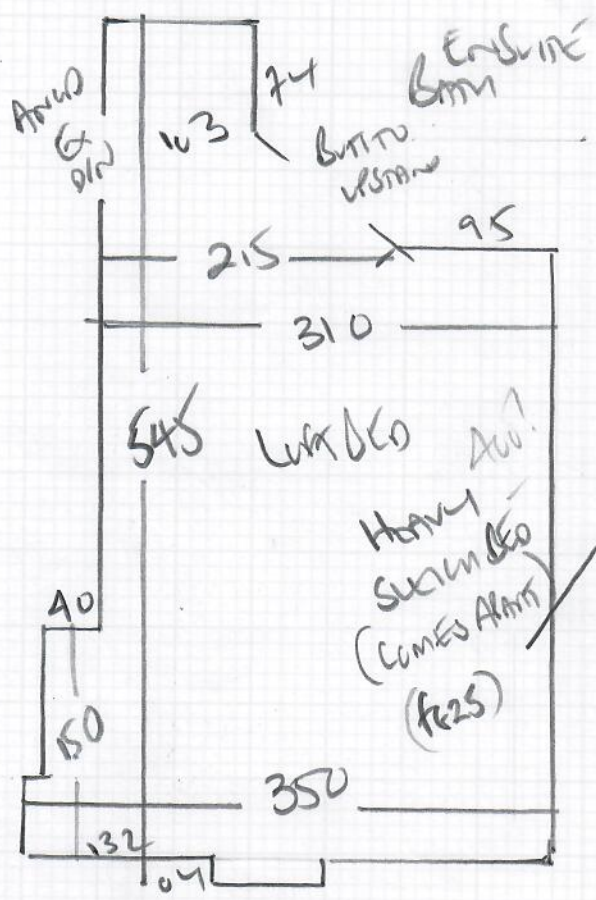

Job No: R19644
Name: ANNIE FRIEND
Address: ANNEMATION
7AA HOLYS LOD
Tel: SW208PF
Sheet: 1 of 1

Left Bed

DELONNE TREST '4002'
Coral AUBURN
BEL- A18A

560 x 400

* 2 MEN TO MOVE BED *
WOODEN SLEIGH BED TO
MOVE AROUND WITHIN ROOM!
* *

560 x 400 224000