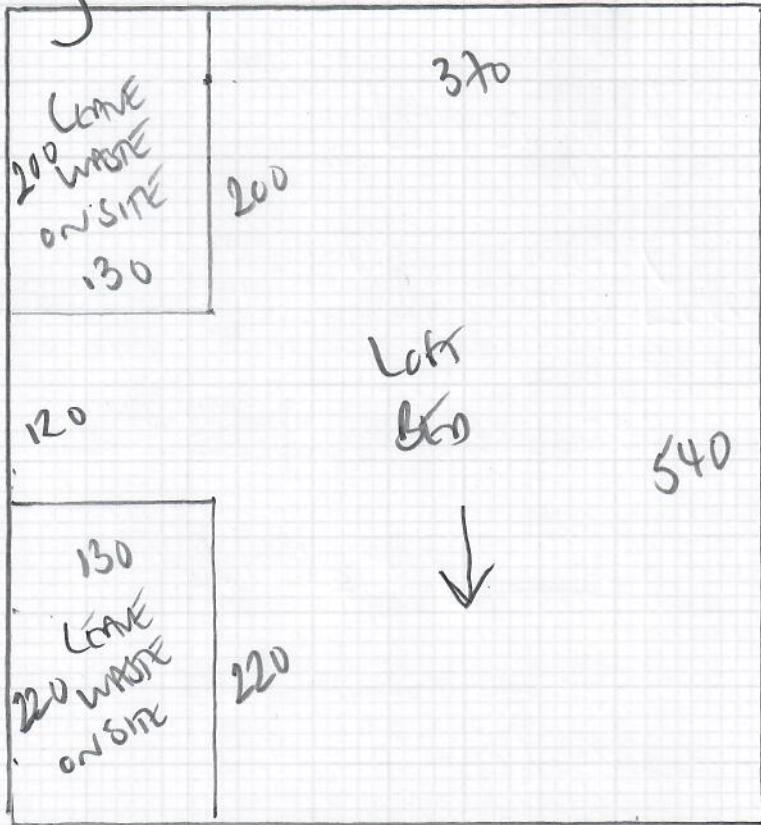

Job No: R19645
 Name: BONNETI
 Address: 33 THE CRESCENT
 SWINDON BAU
 Tel:
 Sheet: 1 of 2

CUT DOWN AT WAREHOUSE
 BUT TAKE WASTE + LEAVE ON SITE!!

LULWORTH
 CORAL LW32
 ICING SUGAR

540 PLAN 540 X 500
 15' from 500 x 400
27m²

15' from RANBRO
 540 X 400
2160m²

Job No: RIGLAS
 Name: BENNETT
 Address: 33 THE CURSANT
 SW19 8AW
 Tel:
 Sheet: 2 of 2

LULWARM
 COLOR LW32
 ICING SUGAR
 540 x 500 : 27m²
 SEE AT PLAN

LULWARM
 COLOR LW32
 ICING SUGAR
 540 x 400m 21.6m²