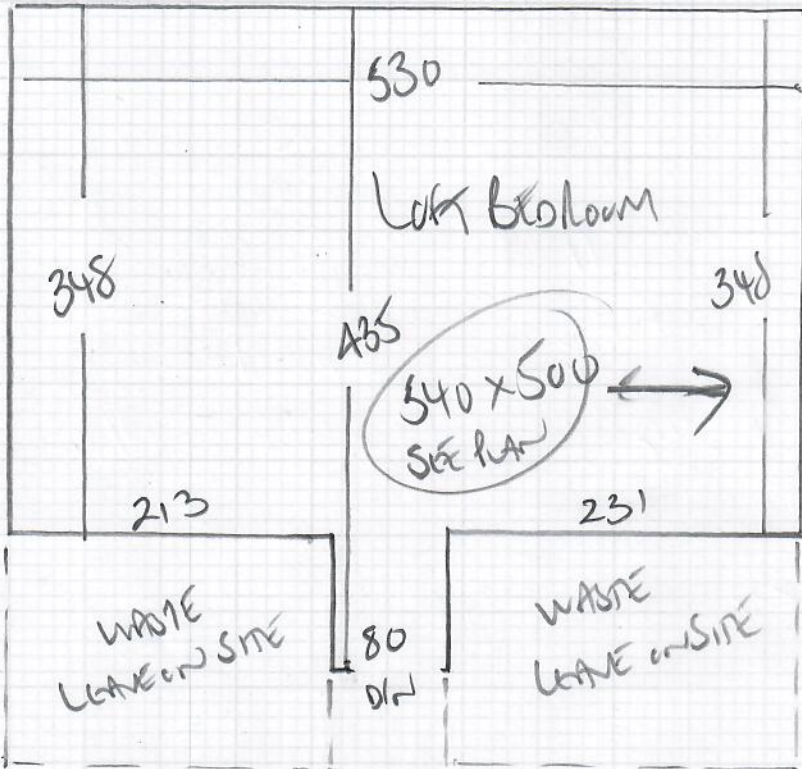

Job No: R19645
 Name: BONNETI
 Address: 33 THE CRESCENT
 SWINDON BAU
 Tel:
 Sheet: 1 of 2

CUT DOWN AT WAREHOUSE
 BUT TAKE WASTE + LEAVE ON SITE!!

LULWORTH
 CORAL LW32
 ICING SUGAR

540 PLAN 540 X 500
 15' from 500 x 400
27m²

15' from RANBRO
 540 X 400
2160m²

Job No: RIGLAS
 Name: BENNETT
 Address: 33 THE CURSANT
 SW19 8AW
 Tel:
 Sheet: 2 of 2

LULWARM
 COLOR LW32
 ICING SUGAR
 540 x 500 : 27m²
 SEE AT PLAN

LULWARM
 COLOR LW32
 ICING SUGAR
 540 x 400m 21.6m²