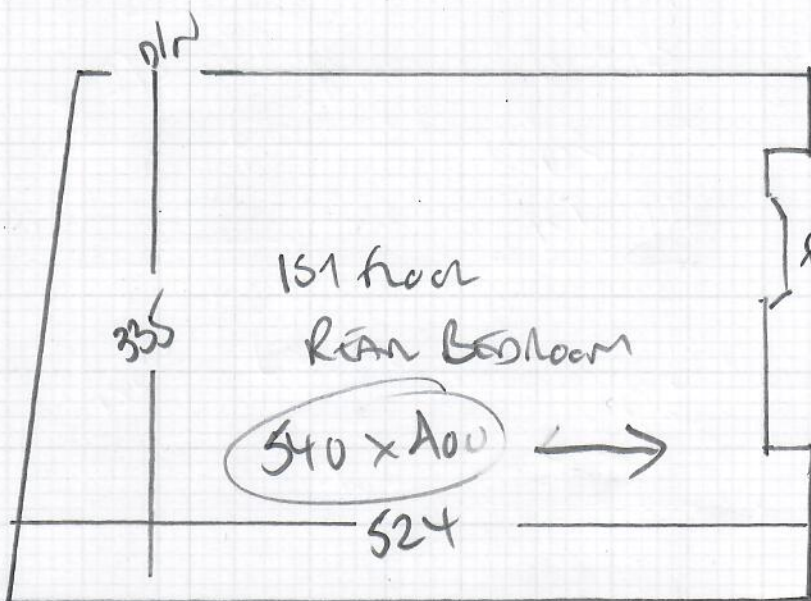

Job No: R19645
 Name: BONNETI
 Address: 33 THE CRESCENT
 SWINDON BAU
 Tel:
 Sheet: 1 of 2

CUT DOWN AT WAREHOUSE
 BUT TAKE WASTE + LEAVE ON SITE!!

LULWORTH
 CORAL LW32
 ICING SUGAR

540 PLAN 540 X 500
 15' from 500 x 400
27m²

15' from RANBRO
 540 X 400
2160m²

Job No: RIGLAS
 Name: BENNETT
 Address: 33 THE CURSANT
 SW19 8AW
 Tel:
 Sheet: 2 of 2

LULWARM
 COLOR LW32
 ICING SUGAR
 540 x 500 : 27m²
 SEE AT PLAN

LULWARM
 COLOR LW32
 ICING SUGAR
 540 x 400m 21.6m²