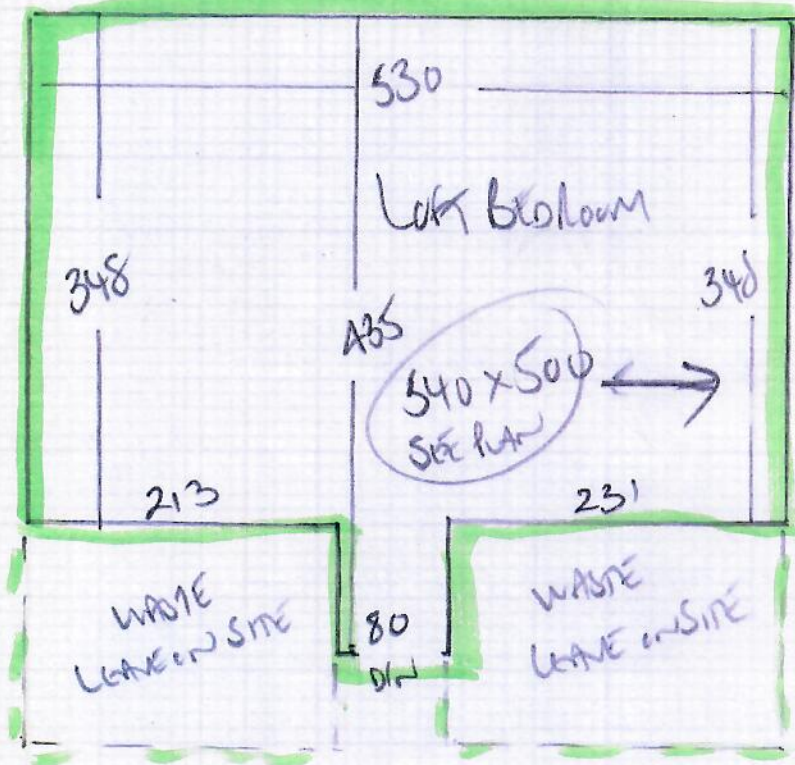

R19645
BONNETI
33 THE CRESCENT
SWINDON, BAN

1 of 2

LULWORTH
CORAL LW32
ICING SUGAR

540 PAPER 540 x 500
15' ~~15' x 500~~
27m²

~~15' from RANKED~~ ~~540 x 400~~
~~216m²~~ ~~19/3/25~~

CUT DOWN AT WAREHOUSE
BUT TAKE WASTE + LEAVE ON SITE!!

CUT DOWN AT WAREHOUSE + LEAVE 2x PIECES
OF WASTE ON SITE FOR CUSTOMER TO USE AT
A LATER DATE

*

*

PLAN - 04-03-25 LAST JOB

RIGBAS
BENNETT
33 THE CURSANT
SMID BAW

2 of 2

Livingroom
Couch LW32
1 KING SUGAR
 $540 \times 500 = 27m^2$
SEE AT PLAN

Livingroom
Couch LW32
1 KING SUGAR
 $540 \times 400m = 21.6m^2$