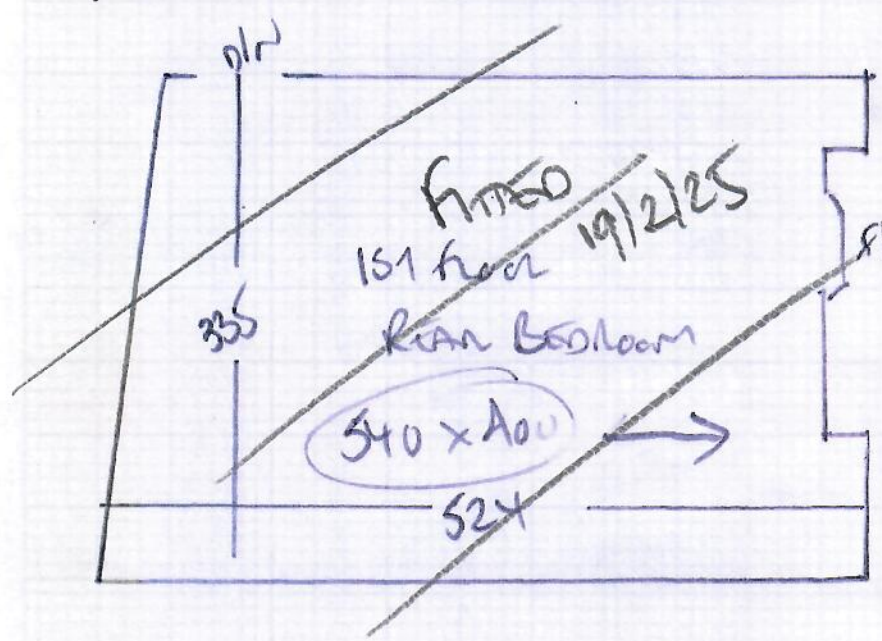

R19645
BONNETI
33 THE CRESCENT
SWINDON, BAN

1 of 2

LULWORTH
CORAL LW32
ICING SUGAR

540 PAPER 540 x 500
15' ~~15' x 500~~
27m²

~~15' from RANKED~~ ~~540 x 400~~
~~216m²~~ ~~19/3/25~~

CUT DOWN AT WAREHOUSE
BUT TAKE WASTE + LEAVE ON SITE!!

CUT DOWN AT WAREHOUSE + LEAVE 2x PIECES
OF WASTE ON SITE FOR CUSTOMER TO USE AT
A LATER DATE

*

*

PLAN - 04-03-25 LAST JOB

RIGBAS
BENNETT
33 THE CURSANT
SMID BAW

2 of 2

Livingroom
Couch LW32
1 KING SUGAR
 $540 \times 500 = 27m^2$
SEE AT PLAN

Livingroom
Couch LW32
1 KING SUGAR
 $540 \times 400m = 21.6m^2$