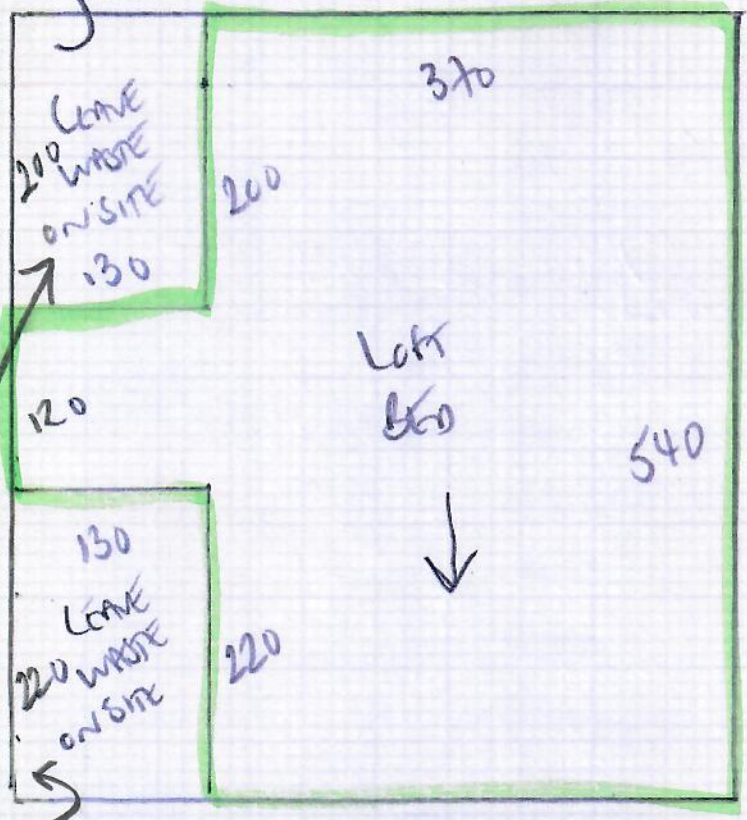

R19645
BONNETI
33 THE CRESCENT
SWINDON, BAN

1 of 2

LULWORTH
CORAL LW32
ICING SUGAR

540 PAPER 540 x 500
15' ~~15' x 500~~
27m²

~~15' from RANKED~~ ~~540 x 400~~
~~216m²~~ ~~19/3/25~~

CUT DOWN AT WAREHOUSE
BUT TAKE WASTE + LEAVE ON SITE!!

CUT DOWN AT WAREHOUSE + LEAVE 2x PIECES
OF WASTE ON SITE FOR CUSTOMER TO USE AT
A LATER DATE

*

*

PLAN - 04-03-25 LAST JOB

RIGBAS
BENNETT
33 THE CURSANT
SMID BAW

2 of 2

Livingroom
Couch LW32
1 KING SUGAR
 $540 \times 500 = 27m^2$
SEE AT PLAN

Livingroom
Couch LW32
1 KING SUGAR
 $540 \times 400m = 21.6m^2$