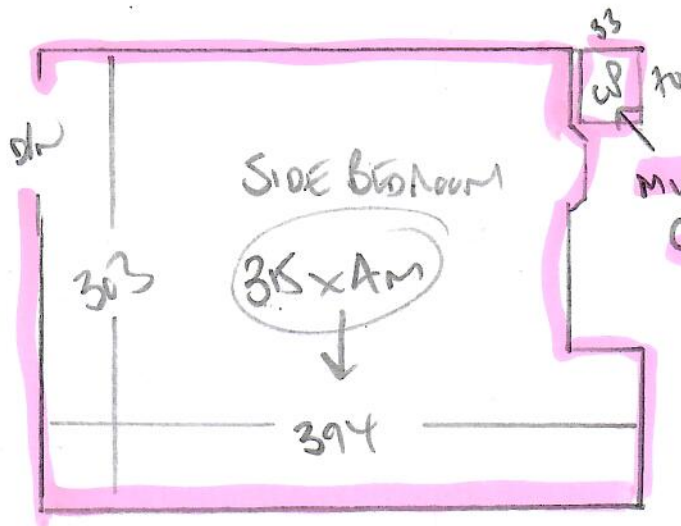

JAMIE G - 16/4/25

PHASE A - SIDE BED ROOM

~~DATE TO BE ANNOUNCED~~

RIGLAS  
BENNETT  
33 THE CURSANT  
SWINDON BAN

1 of 1

FINER  
(A)  
SCAM HOLE  
TO RECESS

MUST FIT INSIDE  
CURTAIN

LULWATER  
Color LW32  
ICING SUGAR

front BED 460 x 500

SIDE BED 315 x 400