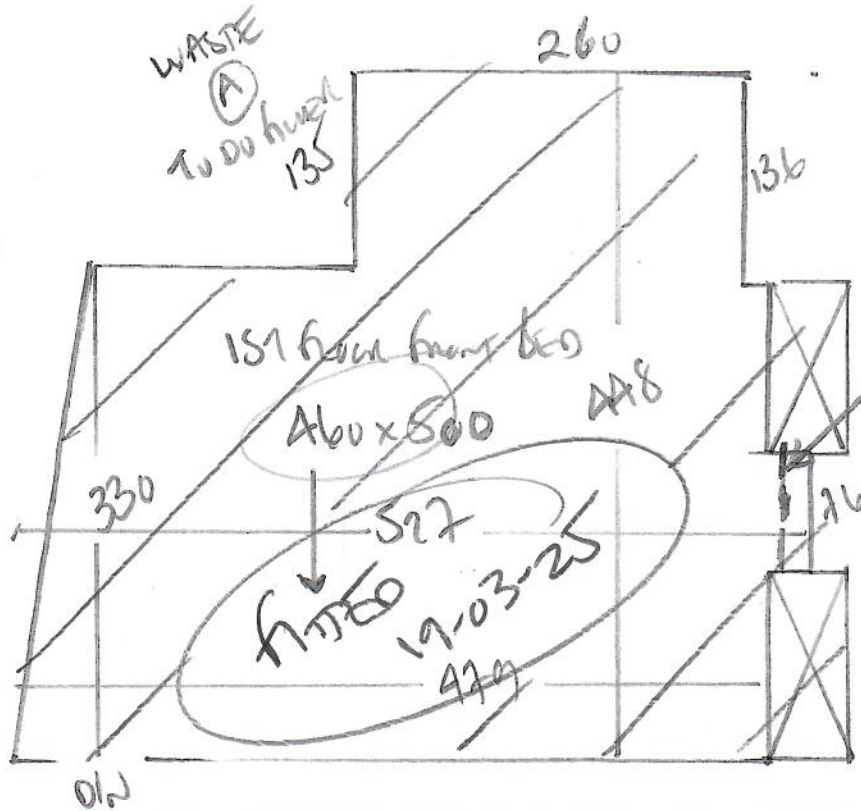

JAMIE G - 16/4/25

PHASE A - SIDE BED ROOM

~~DATE TO BE ANNOUNCED~~

RIGLAS  
BENNETT  
33 THE CURSANT  
SWINDON BAN

1 of 1

FINER  
(A)  
SCAM HOLE  
TO RECESS

MUST FIT INSIDE  
CURTAIN

LULWATER  
Color LW32  
ICING SUGAR

front BED 460 x 500

SIDE BED 315 x 400