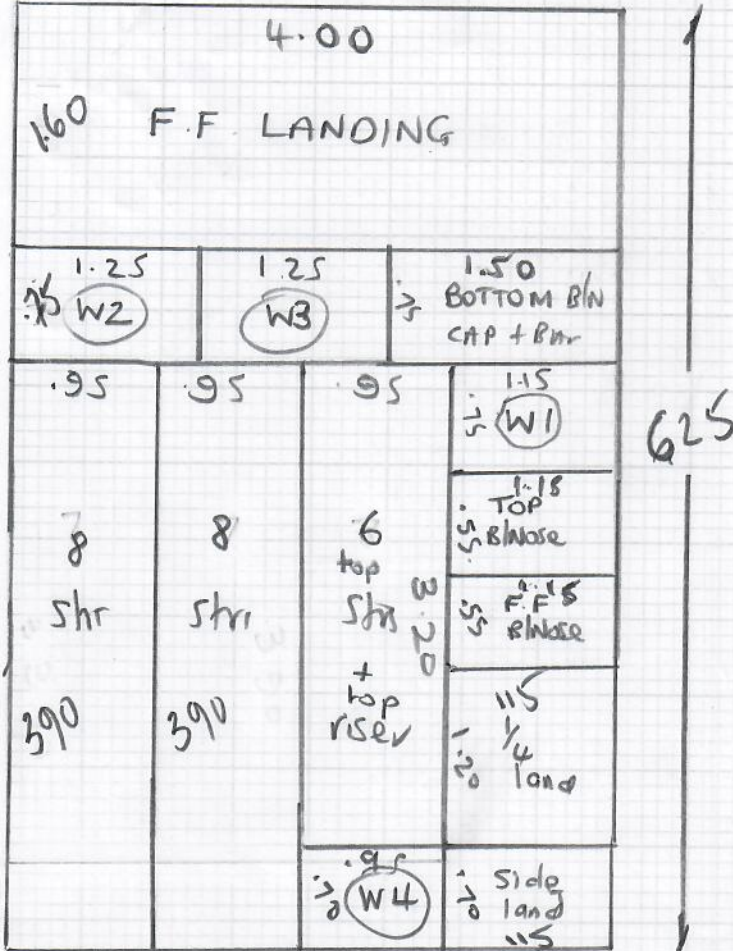

STAIRS + LANDINGS

Job No: R 19650
 Name: BREITKOPF
 Address: 47 MELROSE RD
 SW18 1LX
 Tel: 07392-106384 (MARC)
 Sheet: 07815-866516 (Manna)

VIBORG

COL - 009

① 6.25 x 4 M

STAIRS + LANDINGS - Viborg Colour VIB-009
 6.25 x 4.00 M

3 BED ROOMS - Lulworth Colour LW28
 FRONT BED 390 x 500 M
 BACK RIGHT 390 x 500 M
 BACK LEFT 320 x 500 M

STUDY - Brooklyn Colour BRO W06
 270 x 500 M

TOP FLIGHT

viser .20 x 0.83

W1 = 0.57 x 0.94

W2 = 0.60 x 1.15

W3 = 0.63 x 1.15

W4 = 0.57 x 0.76

TOP B/NOSE

(A) 0.46 x 0.83

R 19650
BREITKOPF
47 MELROSE ROAD
SW18 1LX
07392-106384 Marc
07815-866516
Joanna