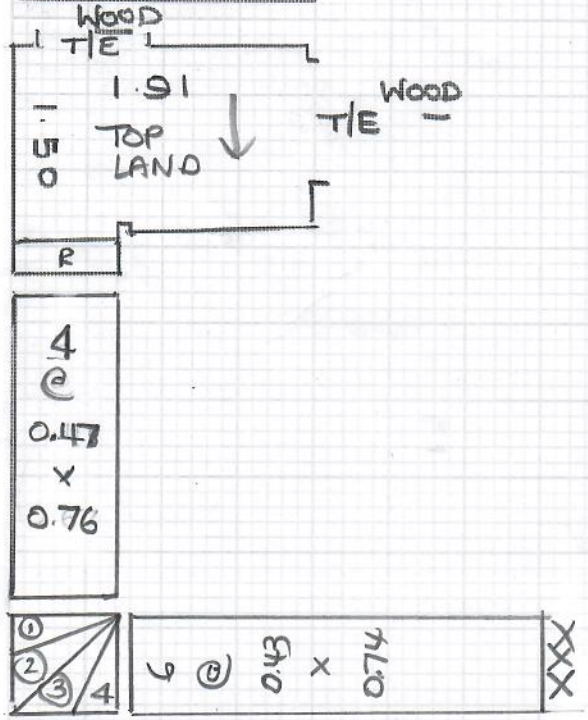

Job No: R19655  
Name: BLUE GREEN INTERIORS  
Address: 12 RICHMOND ROAD  
SW20 0PQ

Tel:  
Sheet: 1 of 3

A ROOMS  
STAIRS + LANDINGS

SIENNA  
CAMEL CAMEL

- RAN 1 620 x 500
- RAN 2 350 x 500
- RAN 3 320 x 500
- front bed 340 x 500
- 16.30 x 500

81.50m<sup>2</sup>

FIRST FLOOR TO GROUND FLR

Job No: R19655

Name:

Address:

Tel:

Sheet: 2 of 3

W5 = 0.66 x 0.92

W6 = 0.71 x 1.13

W7 = 0.69 x 0.79

B/N - CAP 0.32 x 0.95  
BAND 0.17 x 1.35

# TOP FLOOR

Job No: R19655  
 Name: BLUE GREEN INTERIORS  
 Address: 12, RICHMOND ROAD  
 5W20 0PQ  
 Tel: 07814-671599  
 Sheet: 3 of 3

- W1 = 0.53 x 0.80
- W2 = 0.56 x 1.17
- W3 = 0.76 x 1.10
- W4 = 0.54 x 0.74