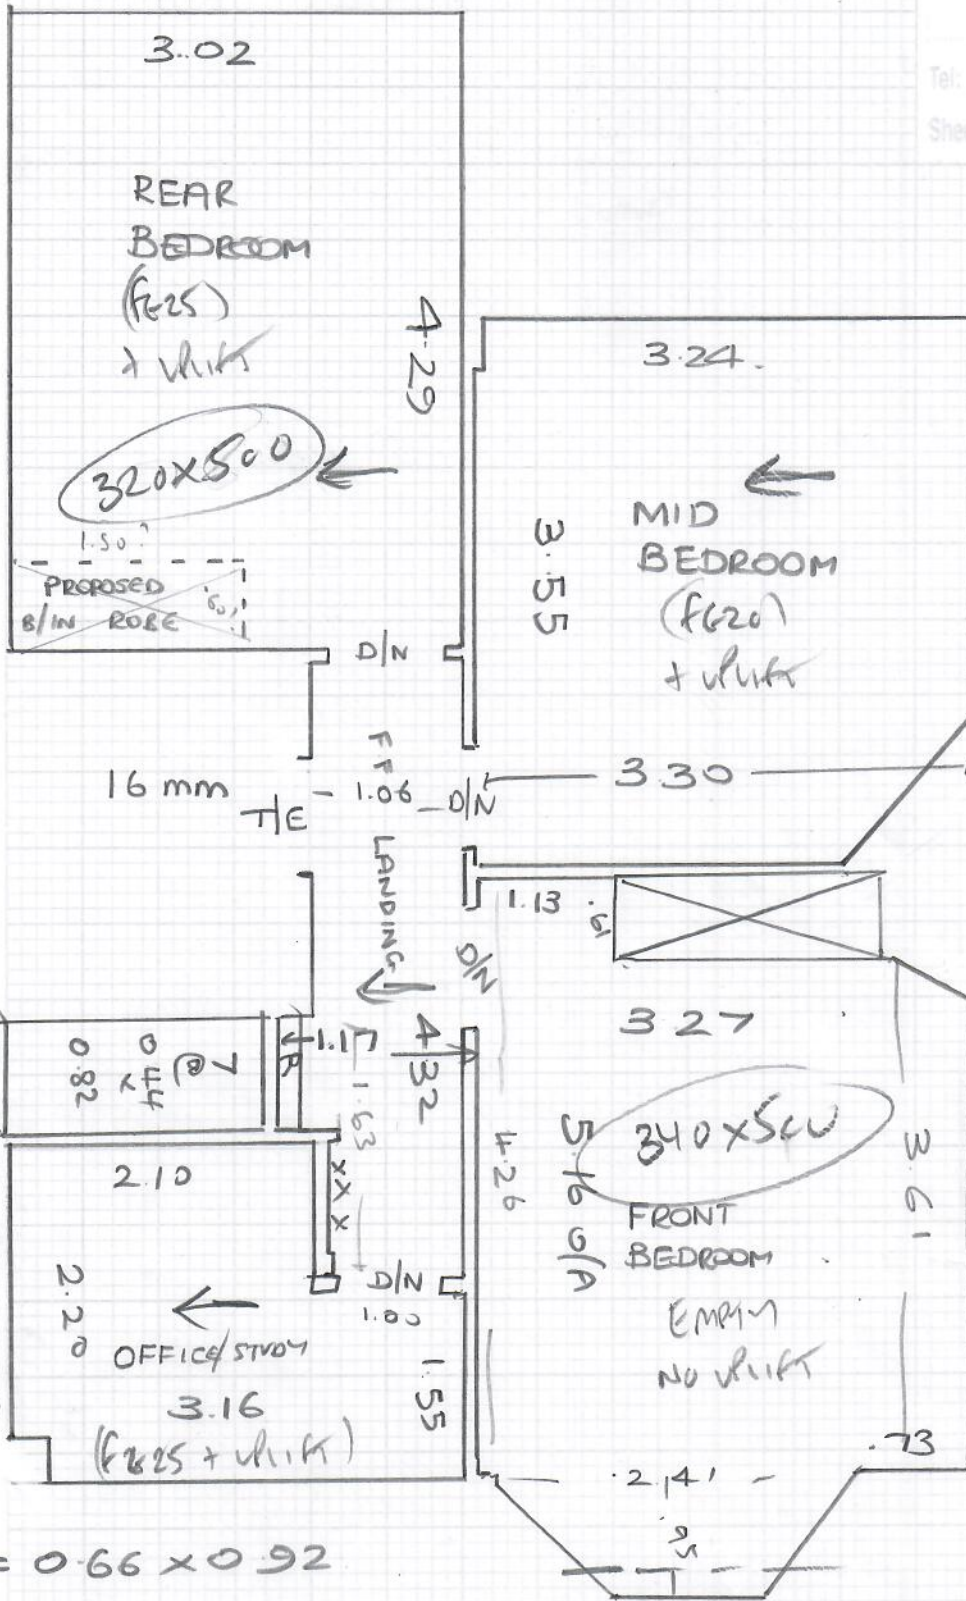

Job No: R19655  
Name: BLUE GREEN INTERIORS  
Address: 12 RICHMOND ROAD  
SW20 0PQ

Tel:  
Sheet: 1 of 3

A ROOMS  
STAIRS + LANDINGS

SIENNA  
CAMEL CAMEL

- RAN 1 620 x 500
- RAN 2 350 x 500
- RAN 3 320 x 500
- front bed 340 x 500
- 16.30 x 500

81.50m<sup>2</sup>

FIRST FLOOR TO GROUND FLR

Job No: R19655

Name:

Address:

Tel:

Sheet: 2 of 3

W5 = 0.66 x 0.92

W6 = 0.71 x 1.13

W7 = 0.69 x 0.79

B/N - CAP 0.32 x 0.95  
BAND 0.17 x 1.35

# TOP FLOOR

Job No: R19655  
 Name: BLUE GREEN INTERIORS  
 Address: 12, RICHMOND ROAD  
 5W20 0PQ  
 Tel: 07814-671599  
 Sheet: 3 of 3

- W1 = 0.53 x 0.80
- W2 = 0.56 x 1.17
- W3 = 0.76 x 1.10
- W4 = 0.54 x 0.74