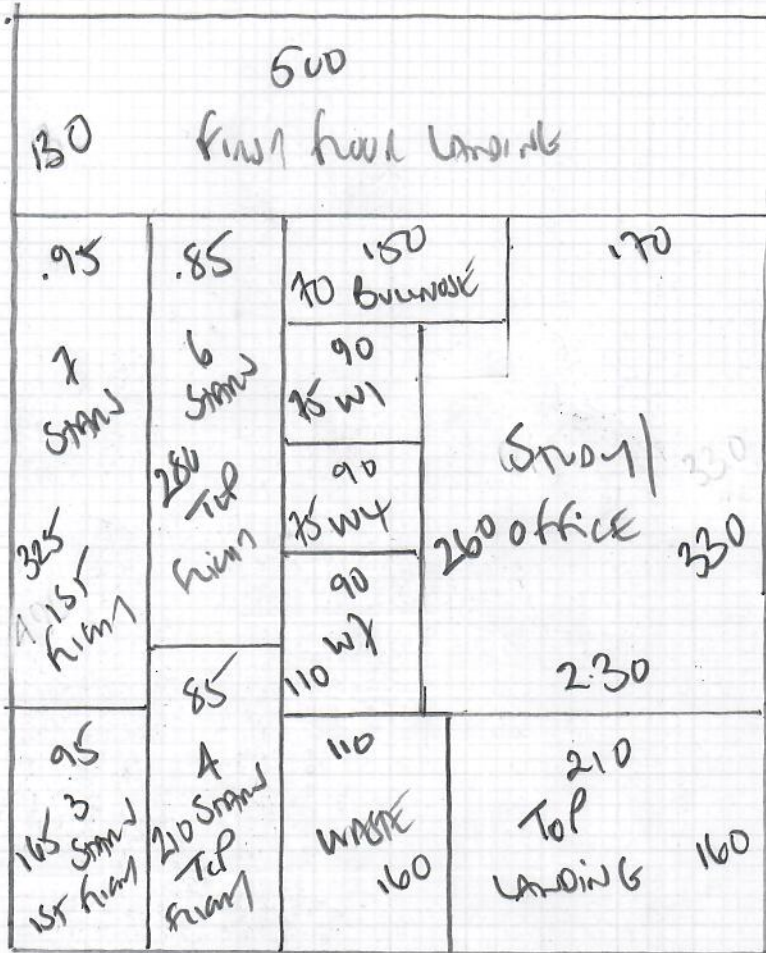

Job No: R19655  
Name: BLUE GREEN INTERIORS  
Address: 12 RICHMOND ROAD  
SW20 0PQ

Tel:  
Sheet: 1 of 3

A ROOMS  
STAIRS + LANDINGS

SIENNA  
CAMEL CAMEL

- RAN 1 620 x 500
- RAN 2 350 x 500
- RAN 3 320 x 500
- front bed 340 x 500
- 16.30 x 500

81.50m<sup>2</sup>

FIRST FLOOR TO GROUND FLR

Job No: R19655

Name:

Address:

Tel:

Sheet: 2 of 3

W5 = 0.66 x 0.92

W6 = 0.71 x 1.13

W7 = 0.69 x 0.79

B/N - CAP 0.32 x 0.95  
BAND 0.17 x 1.35

# TOP FLOOR

Job No: R19655  
 Name: BLUE GREEN INTERIORS  
 Address: 12, RICHMOND ROAD  
 5W20 0PQ  
 Tel: 07814-671599  
 Sheet: 3 of 3

- W1 = 0.53 x 0.80
- W2 = 0.56 x 1.17
- W3 = 0.76 x 1.10
- W4 = 0.54 x 0.74