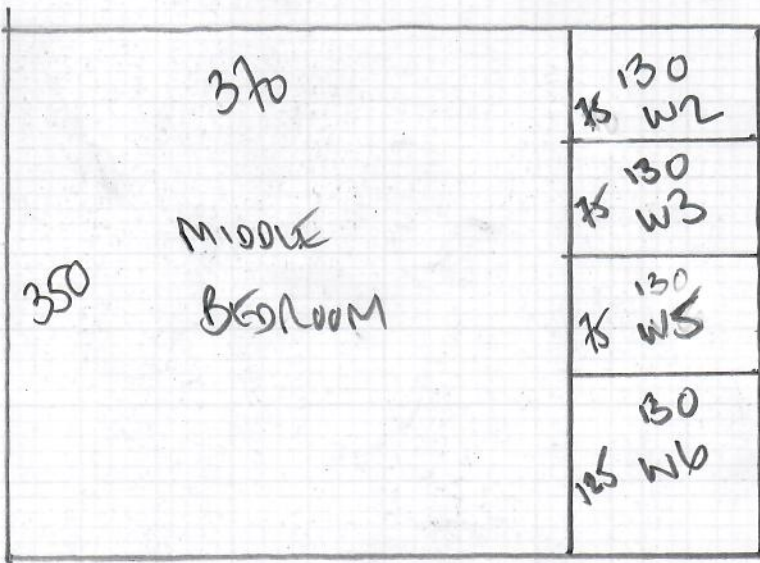

Job No: R19655  
Name: BLUE GREEN INTERIORS  
Address: 12 RICHMOND ROAD  
SW20 0PQ

Tel:  
Sheet: 1 of 3

A ROOMS  
STAIRS + LANDINGS

SIENNA  
CAMEL CAMEL

- RAN 1 620 x 500
- RAN 2 350 x 500
- RAN 3 320 x 500
- front bed 340 x 500
- 16.30 x 500

81.50m<sup>2</sup>

FIRST FLOOR TO GROUND FLR

Job No: R19655

Name:

Address:

Tel:

Sheet: 2 of 3

W5 = 0.66 x 0.92

W6 = 0.71 x 1.13

W7 = 0.69 x 0.79

B/N - CAP 0.32 x 0.95  
BAND 0.17 x 1.35

# TOP FLOOR

Job No: R19655  
 Name: BLUE GREEN INTERIORS  
 Address: 12, RICHMOND ROAD  
 5W20 0PQ  
 Tel: 07814-671599  
 Sheet: 3 of 3

- W1 = 0.53 x 0.80
- W2 = 0.56 x 1.17
- W3 = 0.76 x 1.10
- W4 = 0.54 x 0.74