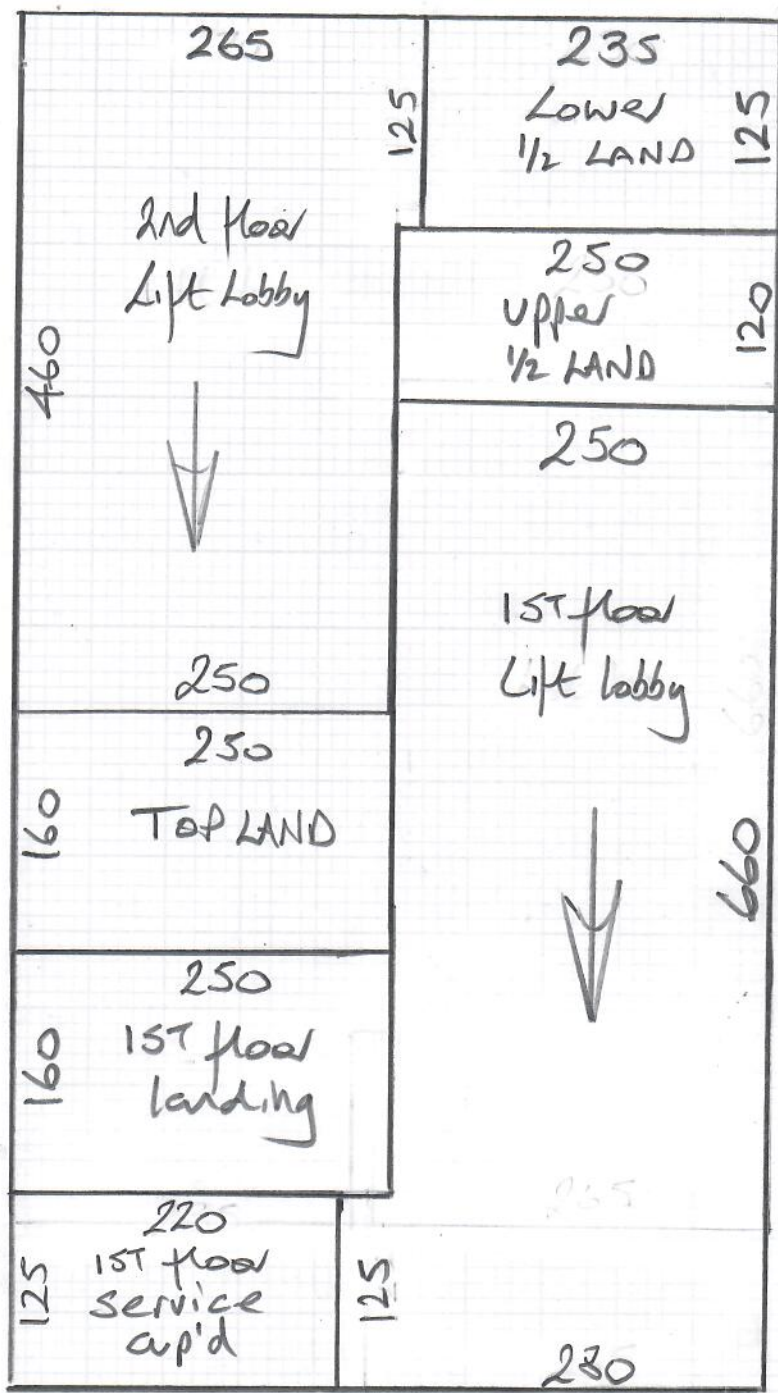

①

mrcarpet
DESIGNS FOR FLOORS
R19656
Name: Inacio Bespke
Address:
Tel:
Sheet: lot 4

Traviata
Col. TRV0860 Granite

Cut Plan ① 905 x 500
Cut Plan ② 425 x 500
1330 x 500
= 6650m²

HDPE foam w/lay
for Lift Lobbies,
landings + 1/2 LANDS
= 42m²

②

Hippo Matting
Col. Anthracite
= 195 x 200
= 390m²

42125

mrcarpet
DESIGNS FOR FLOORS

Job No: R19656
Name: Inicio Bespoke
Address:

Lot 4

* Skirt off this door

252
19
271

219
18
237

107

Upper STAIRS

mrcarpet
 R19656
 Micio Bespoke
 Tel. Sheet.
 4 of 4

Lower stairs

Hippo Matting
Col. Anthracite