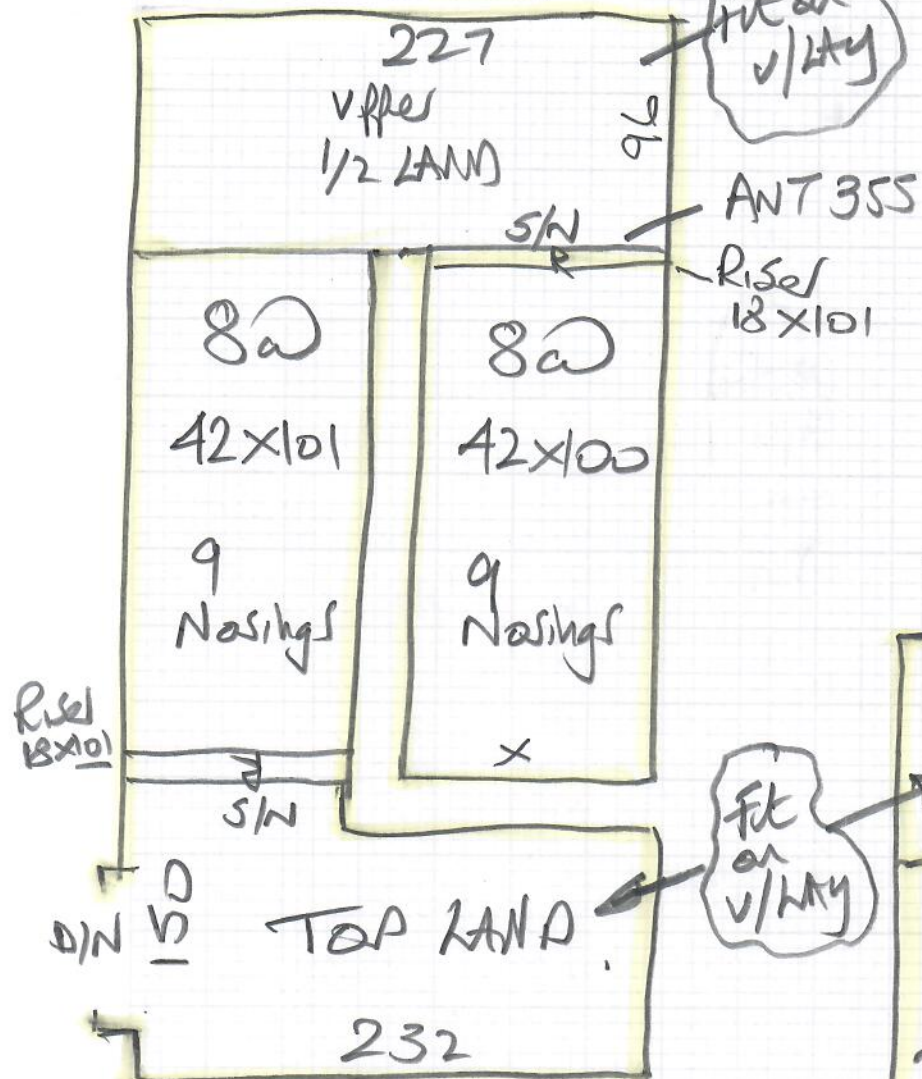

①

mrcarpet
DESIGNS FOR FLOORS
R19656
Name: Inacio Bespke
Address:
Tel:
Sheet: lot 4

Traviata
Col. TRV0860 Granite

Cut Plan ① 905 x 500
Cut Plan ② 425 x 500
1330 x 500
= 6650m²

HDPE foam w/lay
for Lift Lobbies,
landings + 1/2 LANDS
= 42m²

②

Hippo Matting
Col. Anthracite
= 195 x 200
= 390m²

42125

mrcarpet
DESIGNS FOR FLOORS

Job No: R19656
Name: Inicio Bespoke
Address:

Lot 4

* Skirt off this door

252
19
271

219
18
237

107

Upper STAIRS

mrcarpet
 R19656
 Micio Bespoke
 Tel. Sheet.
 4 of 4

Lower stairs

Hippo Matting
Col. Anthracite