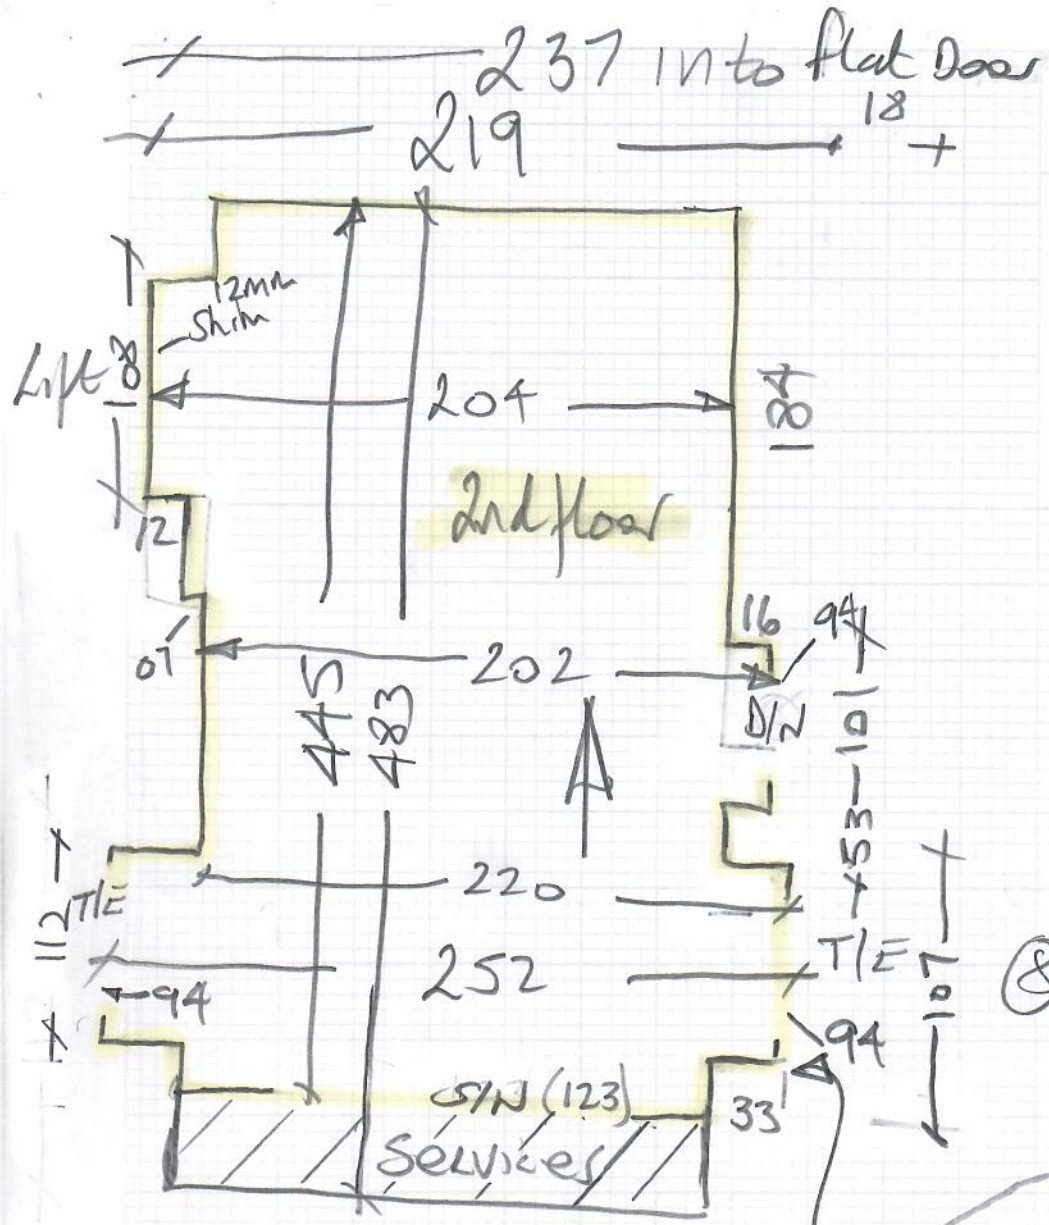

①

mrcarpet
DESIGNS FOR FLOORS
R19656
Name: Inacio Bespke
Address:
Tel:
Sheet: lot 4

Traviata
Col. TRV0860 Granite

Cut Plan ① 905 x 500
Cut Plan ② 425 x 500
1330 x 500
= 6650m²

HDPE foam w/lay
for Lift Lobbies,
landings + 1/2 LANDS
= 42m²

②

Hippo Matting
Col. Anthracite
= 195 x 200
= 390m²

42125

mrcarpet
DESIGNS FOR FLOORS

Job No: R19656
Name: Inicio Bespoke
Address:

Lot 4

* Skirt off this door

252
19
271

219
18
237

107

Upper STAIRS

mrcarpet
 R19656
 Micio Bespoke
 Tel. Sheet.
 4 of 4

Lower stairs

Hippo Matting
Col. Anthracite