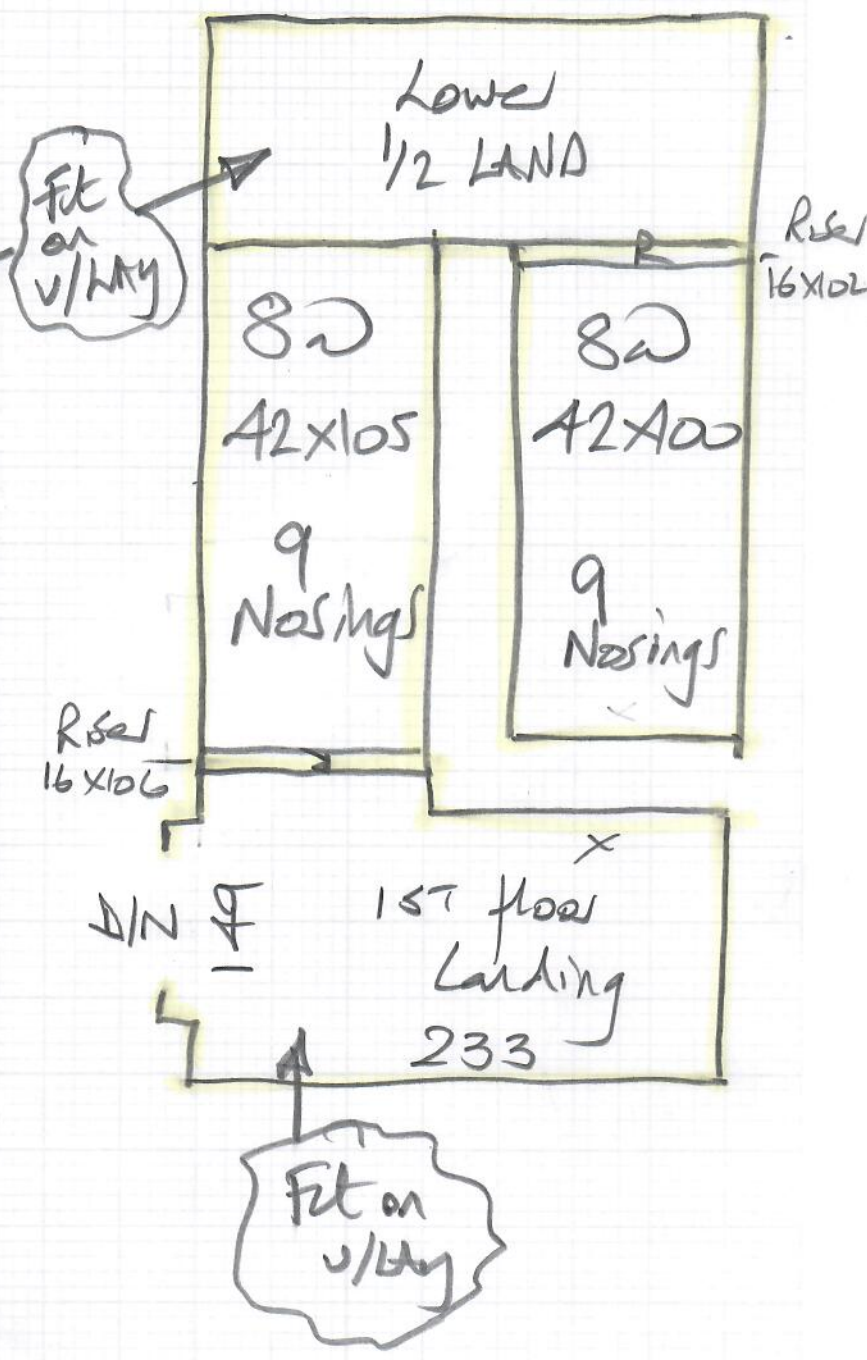

①

mrcarpet
DESIGNS FOR FLOORS
R19656
Name: Inacio Bespke
Address:
Tel:
Sheet: lot 4

Traviata
Col. TRV0860 Granite

Cut Plan ① 905 x 500
Cut Plan ② 425 x 500
1330 x 500
= 6650m²

HDPE foam w/lay
for Lift Lobbies,
landings + 1/2 LANDS
= 42m²

②

Hippo Matting
Col. Anthracite
= 195 x 200
= 390m²

42125

mrcarpet
DESIGNS FOR FLOORS

Job No: R19656
Name: Inicio Bespoke
Address:

Lot 4

* Skirt off this door

252
19
271

219
18
237

107

Upper STAIRS

mrcarpet
 R19656
 Micio Bespoke
 Tel. Sheet.
 4 of 4

Lower stairs

Hippo Matting
Col. Anthracite