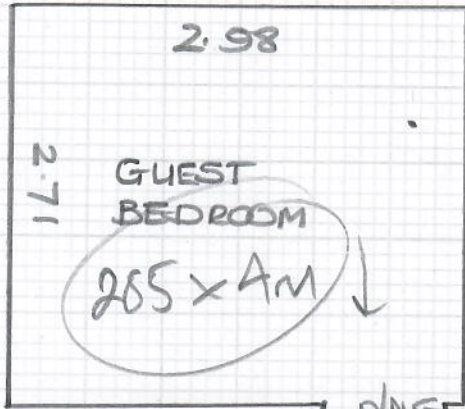

Job No: R19657
 Name: PHIPPS
 Address: 16 RICHMOND RD
 SW20 0PQ
 Tel: 07989-748557
 Sheet: 1 of 1

PURE ELEGANCE Coral Nimbus
2.85 x 400 Cloud

DN ← Double Nap on site to be fitted

fit carpet upto Doorstop
 Replace Area DNAP with polished Ai. DNAP
 left on site when we fitted previous job!

12mm strip to be fitted at Bathroom Doorway
 Book out strip on job no R19536 at same time
 as this job -

Also fit live lip to lip from bathroom - on site!
 See Mark + Richard before from live lip as Mark
 prefer finish without live lip?