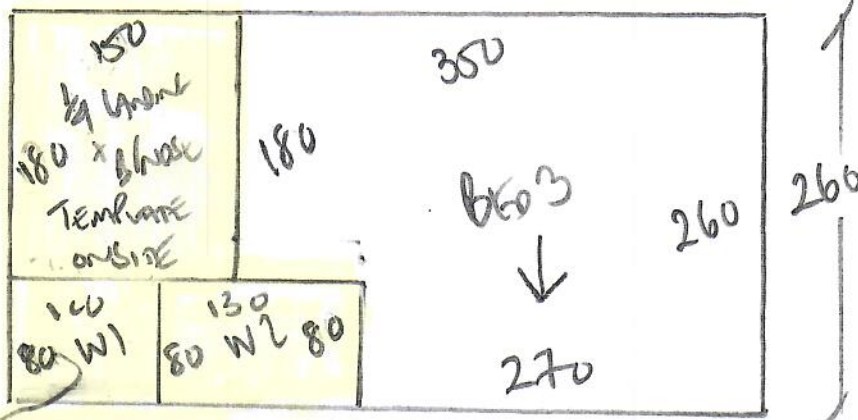

R19663
 ALLIUM
 AA WESTMAN
 SW20 9LU
 1 of 2

3 BEDS STRAIN LAYOUTS

HAVANA
 COACH HAV-24
 (GROBE-182)

- LAN 1 535 x 500
- LAN 2 260 x 500
- BED 1 345 x 500
- 1140 x 500

SM2

TEMPLATE ON SITE
 22/4/25

ALL IN SM WITH
 AN COACH MATCHING

CAN SAVE 1.95M? (175)
 IF SM IN MASTER BED +
 AN AN OTHER AREAS!