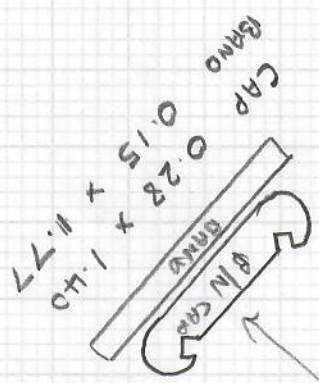

Job No: R19663
 Name: ALLIUM
 Address: 44 WESTHAM
 SW20 9LU
 Tel:
 Sheet: 1 of 2

3 BEDS STAIRS + LANDINGS

HAVANA
 CAROL HAV-24
 (GLOBE-182)

- LAN 1 535 x 600
- LAN 2 260 x 600
- BED 1 345 x 500
- 1140 x 500

STAIR

ALL IN SM WIDTH
 AN CAROL MATCHING

CAN SAVE 1.95m² (175)
 IF SM IN MAX BED +
 AN ANOTHER AREAS!

Job No: R 19663
 Name: ALLIUM
 Address: 44 WESTWAY
 SW20 9LU
 Tel: 07899 -968273
 Sheet: 2 of 2

- W1 = 0.60 x 0.91
- W2 = 0.67 x 1.14
- W3 = 0.66 x 0.77