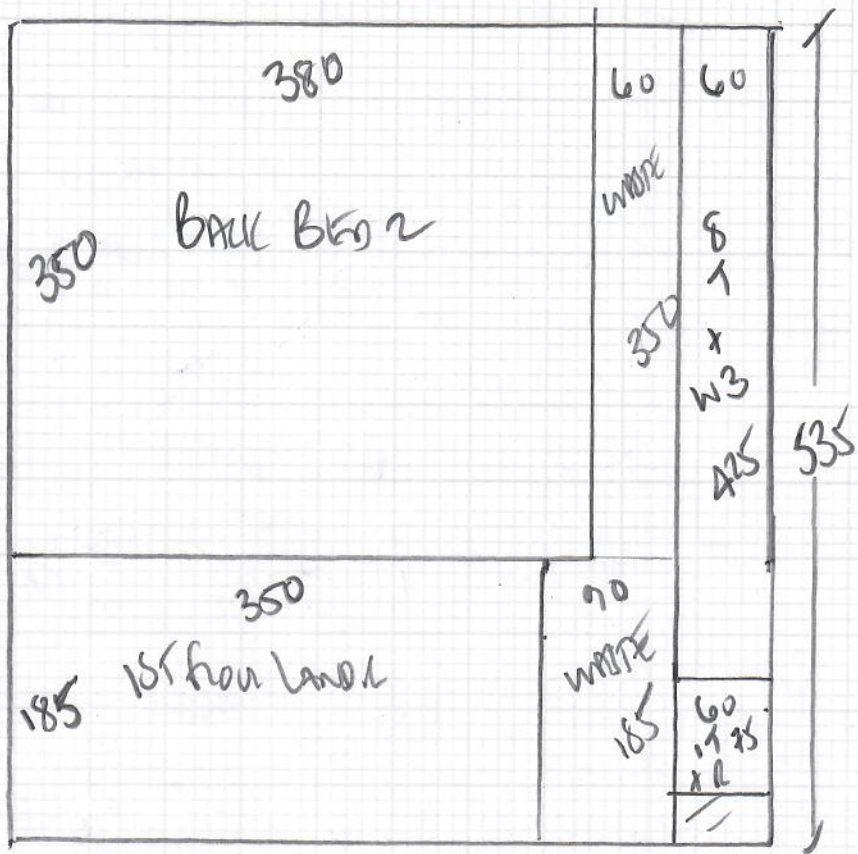

Job No: R19663
 Name: ALLIUM
 Address: 44 WESTHAM
 SW20 9LU
 Tel:
 Sheet: 1 of 2

3 BEDS STAIRS + LANDINGS

HAVANA
 CAROL HAV-24
 (GLOBE-182)

- LAN 1 535 x 600
- LAN 2 260 x 600
- BED 1 345 x 500
- 1140 x 500

STAIR

ALL IN SM WIDTH
 AN CAROL MATCHING

CAN SAVE 1.95m² (175)
 IF SM IN MAX BED +
 AN ANOTHER AREAS!

Job No: R 19663
 Name: ALLIUM
 Address: 44 WESTWAY
 SW20 9LU
 Tel: 07899 -968273
 Sheet: 2 of 2

- W1 = 0.60 x 0.91
- W2 = 0.67 x 1.14
- W3 = 0.66 x 0.77