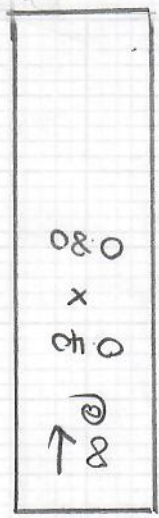

Job No: R19663
 Name: ALLIUM
 Address: 44 WESTHAM
 SW20 9LU
 Tel:
 Sheet: 1 of 2

3 BEDS STAIRS + LANDINGS

HAVANA
 CAROL HAV-24
 (GLOBE-182)

- LAN 1 535 x 600
- LAN 2 260 x 600
- BED 1 345 x 500
- 1140 x 500

STAIR

ALL IN SM WIDTH
 AN CAROL MATCHING

CAN SAVE 1.95m² (175)
 IF SM IN MAX BED +
 AN ANOTHER AREAS!

Job No: R 19663
 Name: ALLIUM
 Address: 44 WESTWAY
 SW20 9LU
 Tel: 07899 -968273
 Sheet: 2 of 2

- W1 = 0.60 x 0.91
- W2 = 0.67 x 1.14
- W3 = 0.66 x 0.77