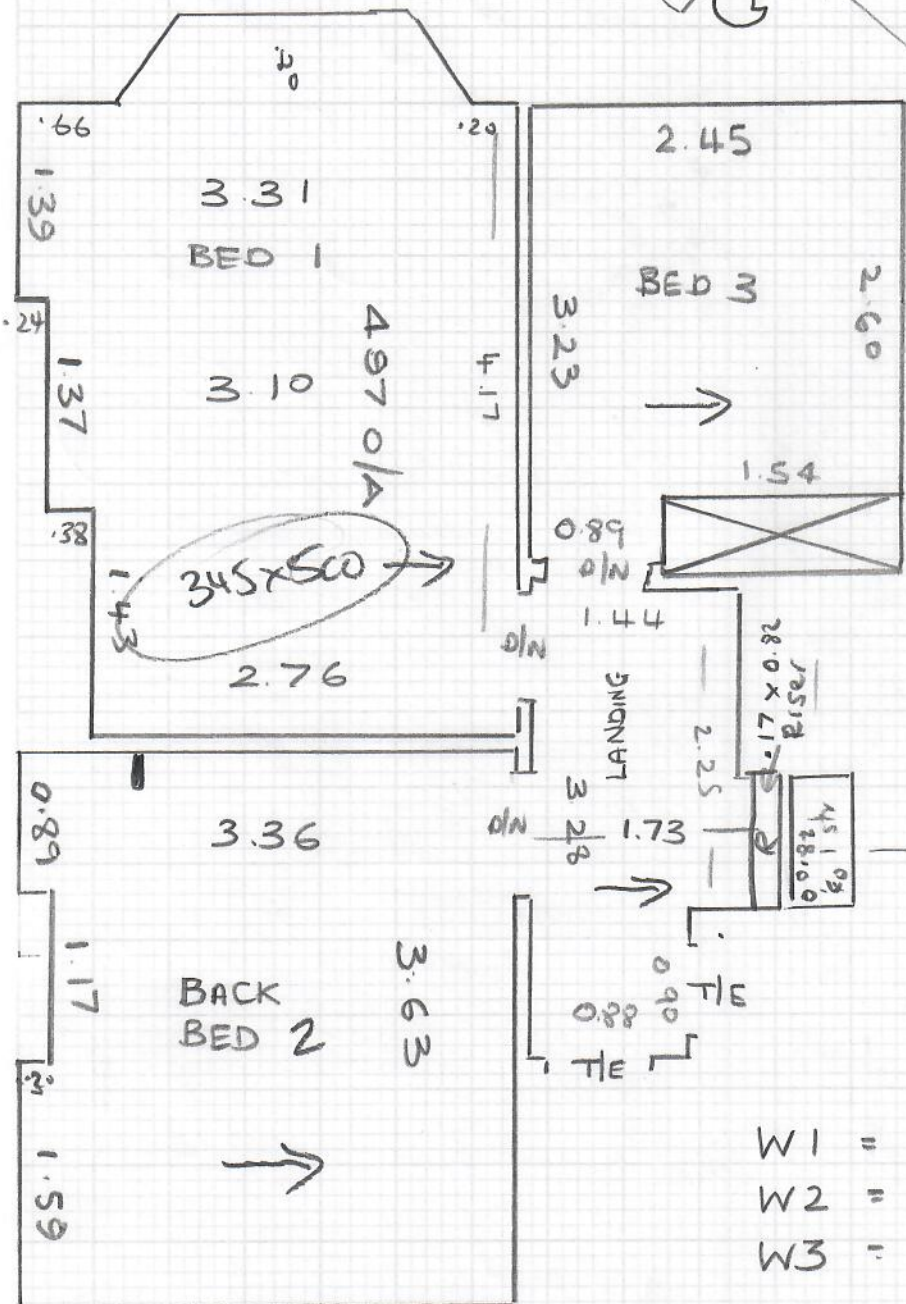

Job No: R19663
 Name: ALLIUM
 Address: 44 WESTHAM
 SW20 9LU
 Tel:
 Sheet: 1 of 2

3 BEDS STAIRS + LANDINGS

HAVANA
 CAROL HAV-24
 (GLOBE-182)

- LAN 1 535 x 600
- LAN 2 260 x 600
- BED 1 345 x 500
- 1140 x 500

STAIR

ALL IN SM WIDTH
 AN CAROL MATCHING

CAN SAVE 1.95m² (175)
 IF SM IN MAX BED +
 AN ANOTHER AREAS!

Job No: R 19663
 Name: ALLIUM
 Address: 44 WESTWAY
 SW20 9LU
 Tel: 07899 -968273
 Sheet: 2 of 2

- W1 = 0.60 x 0.91
- W2 = 0.67 x 1.14
- W3 = 0.66 x 0.77