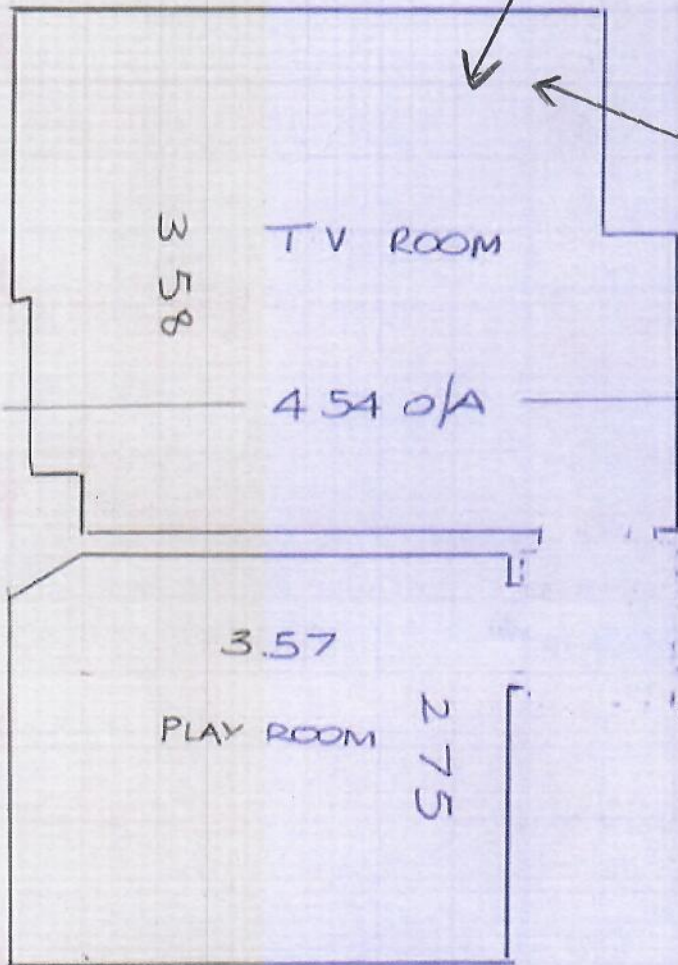

R19666
MILLER

COPT HILL SHAW
ALCOCKS LANE KT20 6BB

07974-807082

1 of 1

CUT OUT MOST DAMAGE
+ BAG UP BEFORE
PUTTING ON VAN!

EVIDENCE OF MOTHS
IN TV ROOM

(Play Room OK)

HiCarpet - Zenith
Colour HCL-101
PENDANT.

TV ROOM	465 x 400
PLAY ROOM	285 x 400
	<hr/>
	750 x 400

30M²