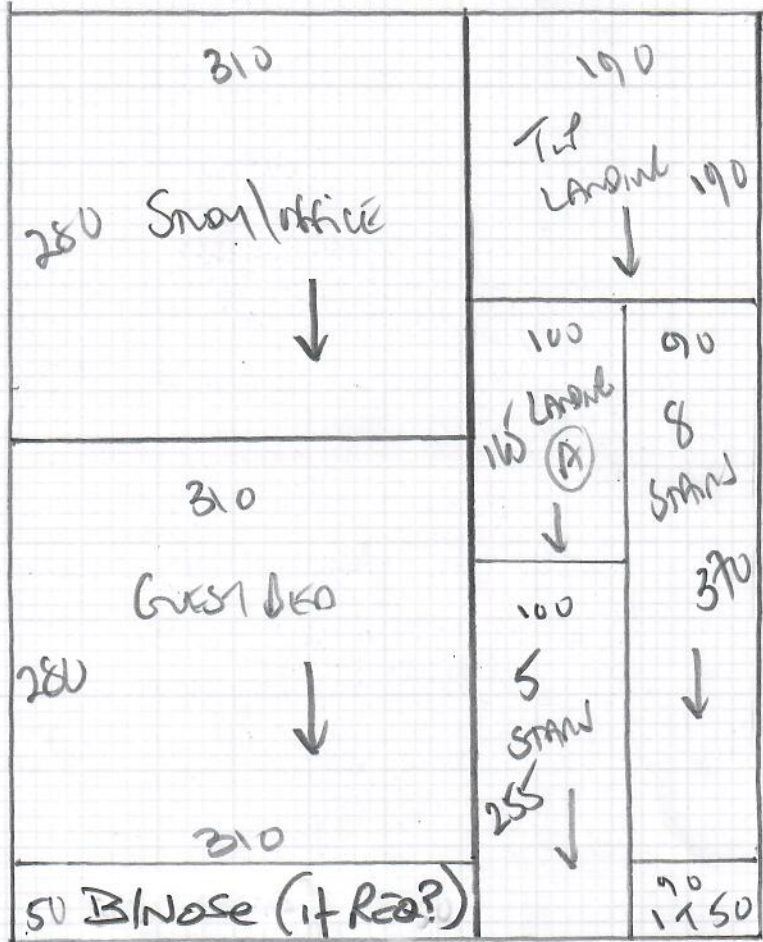

Job No: R19667  
 Name: Byst  
 Address: 76 Cottonbank Rd  
 SW20 0TB  
 Tel:  
 Sheet: 1 of 2

VIBING  
Colour VIB-007  
STRIPES

610 PLAN 610 x 500  
 Bedroom 315 x 500  
925 x 500

46.25m<sup>2</sup>

\* Must stick s/p T/ out as  
 u/floor heating