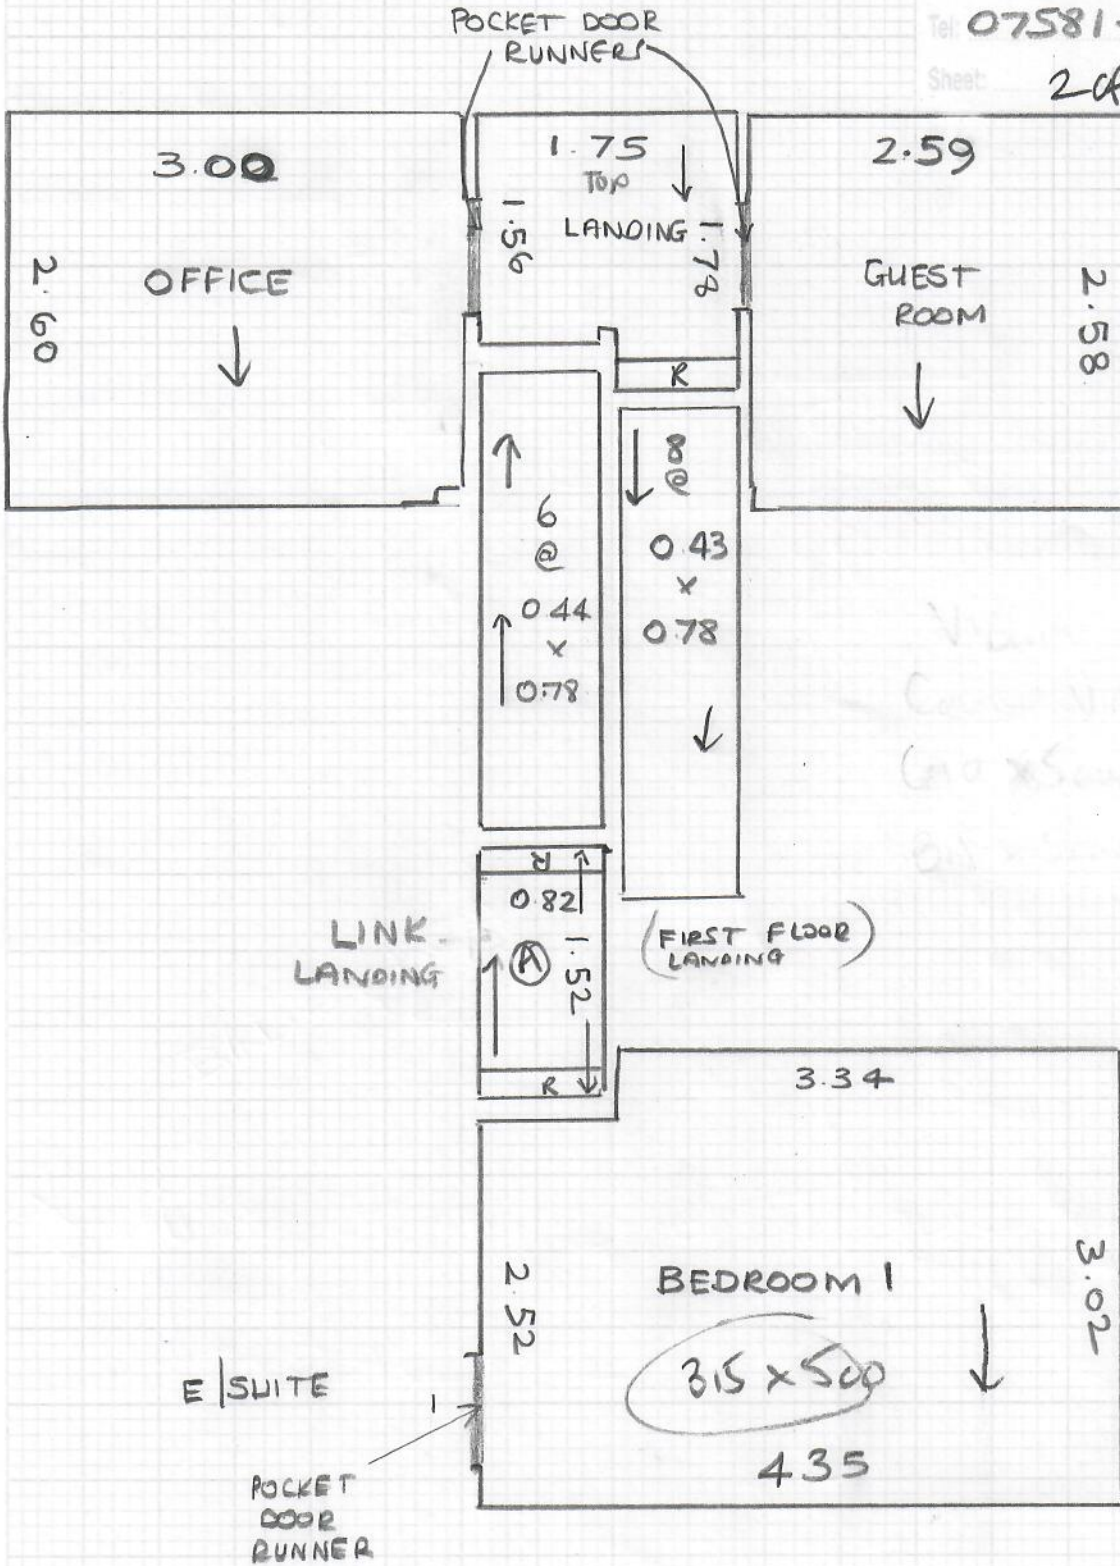

Job No: R19667
Name: BEST
Address: 76 Cottenham Pk Rd
SW20 0TB
Tel: 07581-049819
Sheet: 2 of 2

NEW ATTIC ROOMS

No u/k, No furniture.