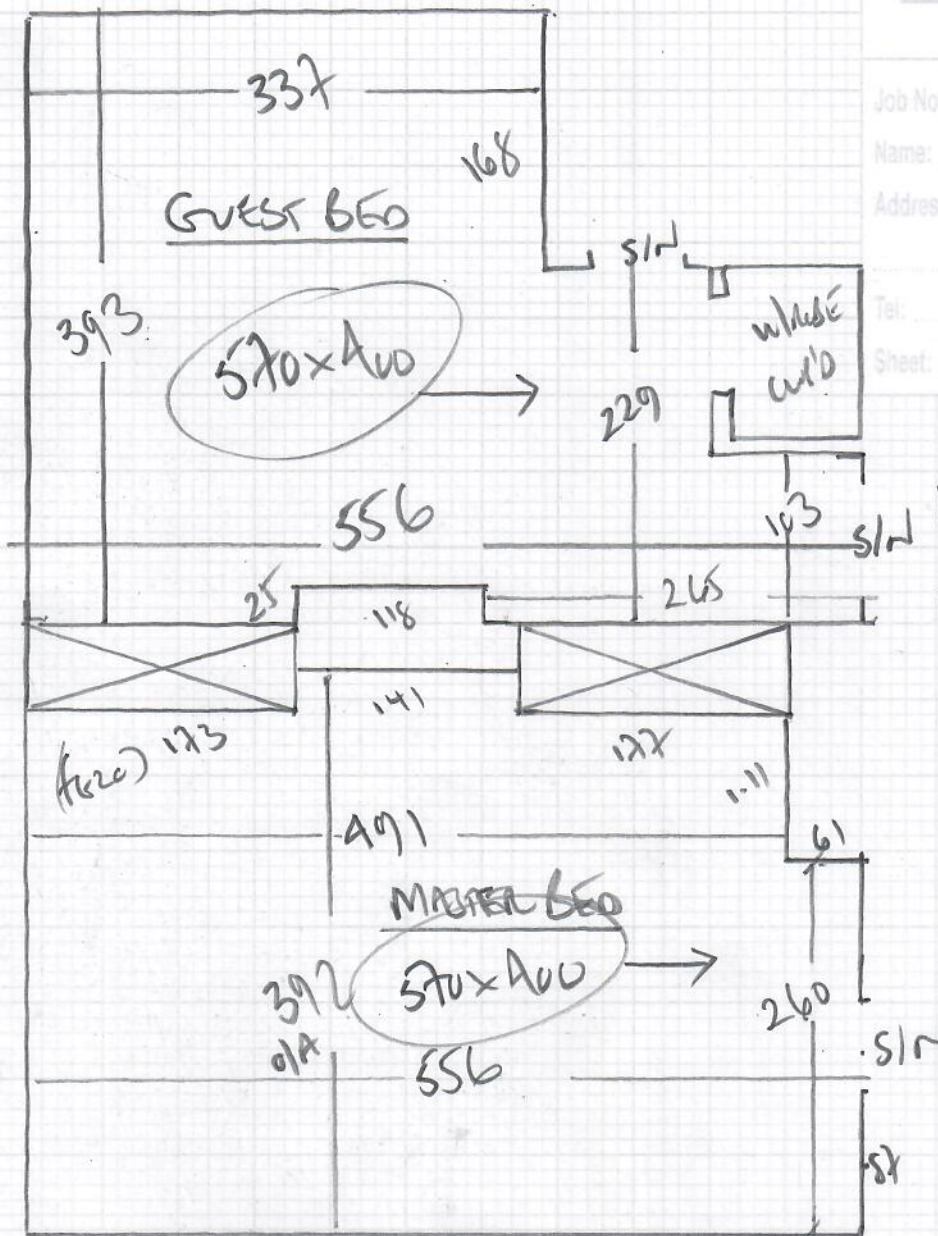

Job No: R19672
Name: LITTLETON
Address: ST LANGRY AVE
KTB GR

Tel:
Sheet: 1 of 1

(THIS DOOR)
TIGHT
NEEDS TRIMMING!

M. BELGRAVE TWIST '50'
COLOR BEL SISS

- GUEST BED 570 x 400
- MASTER BED 570 x 400
- CHILD'S BED 345 x 500