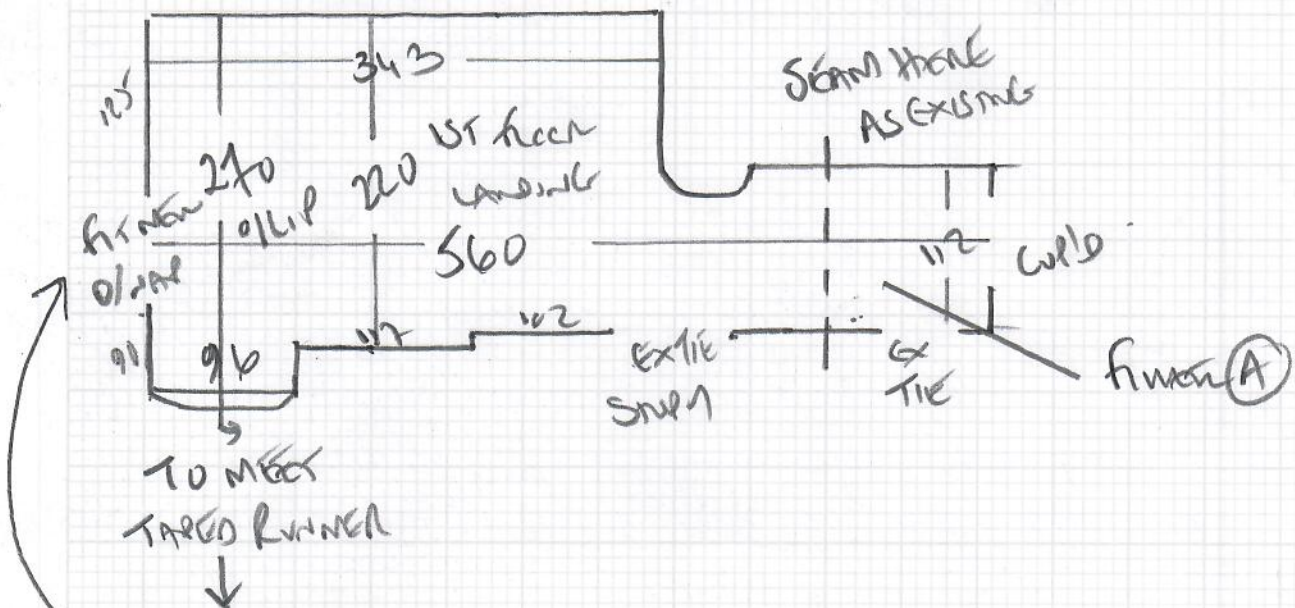

Job No: R19675  
 Name: Punslow  
 Address: 10 RANVAUGH AVE  
 SW 3 0BT

Tel:

Sheet: 1 of 1

Non ARCADIAN  
 SISSONHURST

PLAN 360 x 500

REPLACE EXISTING SEAM WITH D/VAPLOCK  
 SATIN AC