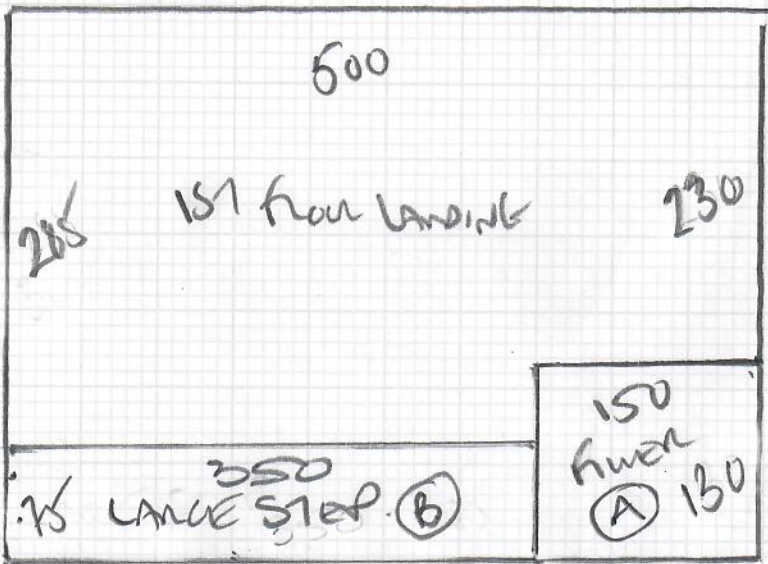

Job No: R19675  
 Name: Punslow  
 Address: 10 RANVAUGH AVE  
 SW 3 0BT

Tel:

Sheet: 1 of 1

Non ARCADIAN  
 SISSONHURST

PLAN 360 x 500

REPLACE EXISTING SEAM WITH D/VAPLOCK  
 SATIN AC