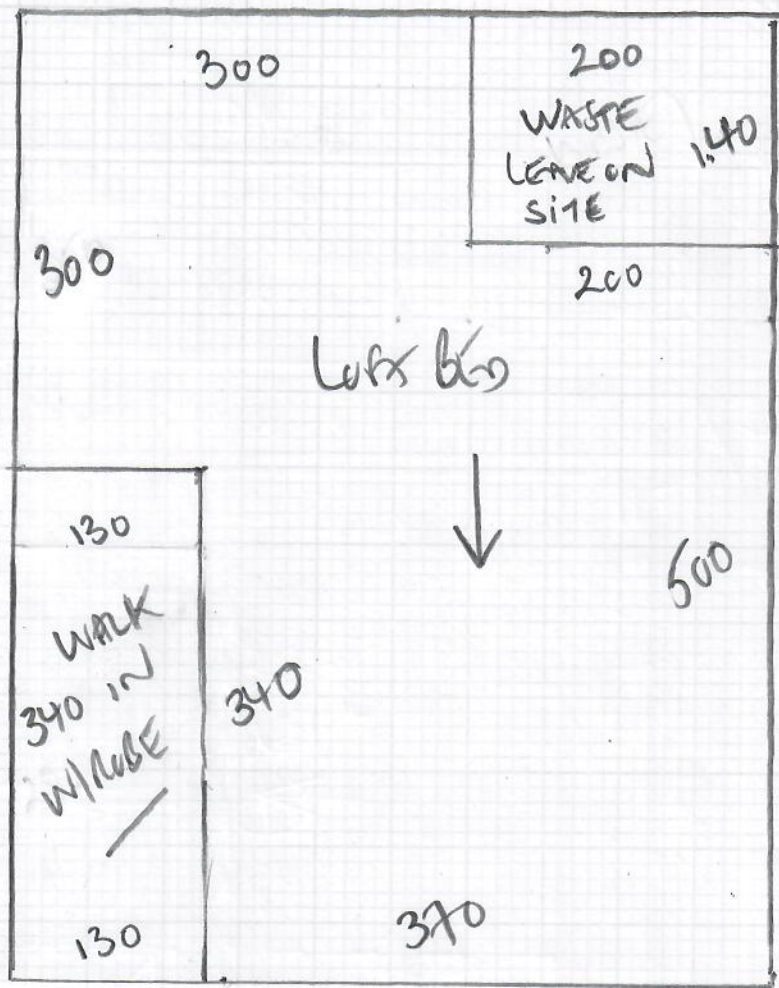

Job No: R19678
Name: LEV 1001
Address: 37 BANGATE ROAD
Swing SW
Tel:
Sheet: 1 of 2

LULLWORTH
CARPET LWS2
KING SUGAR

RAW 640x500

32m²

Job No: R19678
 Name: LEUTERT
 39 BATHGATE ROAD
 SW 19 5PW
 Tel: 07786-061968
 Sheet: 2 of 2

E/SUITE Bathroom Doorway

Fit 12mm Shim + Butt to Existing Tive Lip
 OR fit New 212AG if Proves Better?