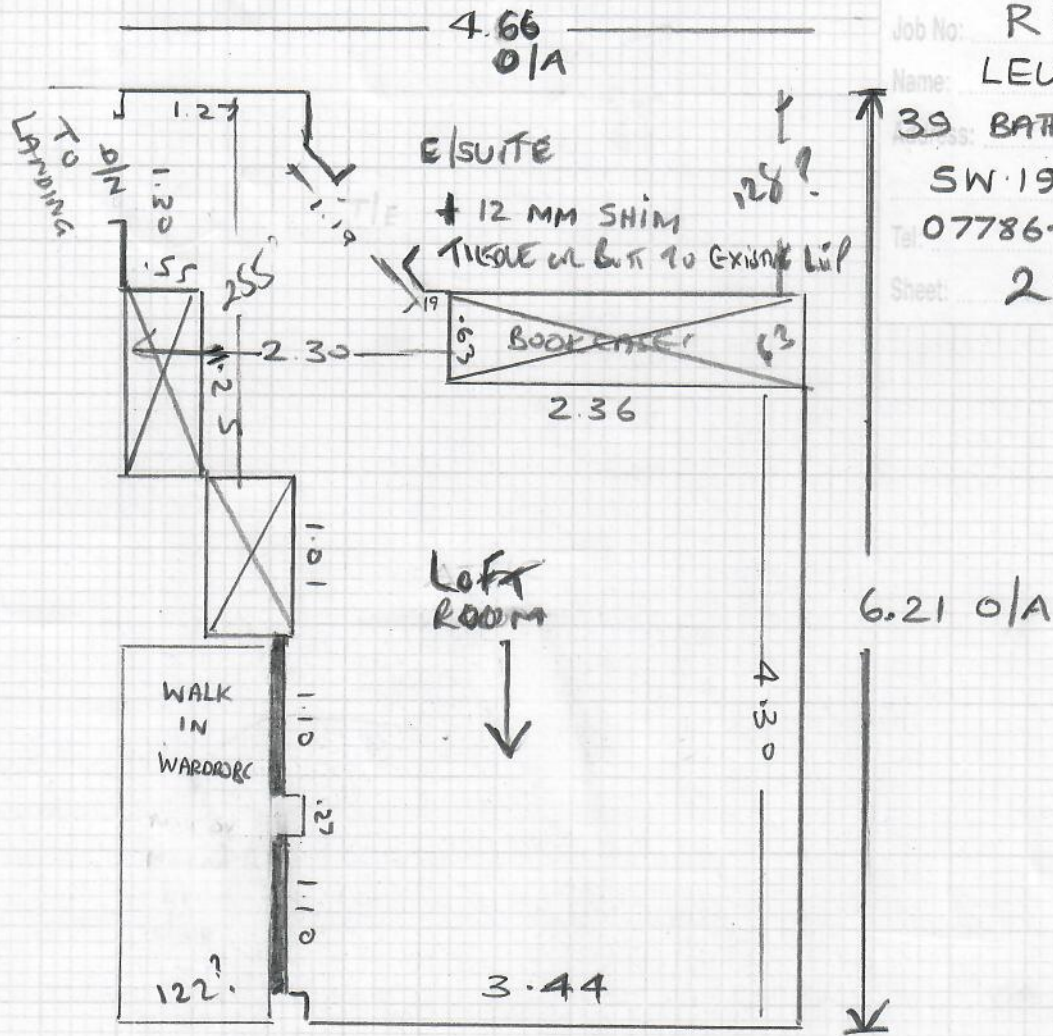

Job No: R19678
Name: LEV 1001
Address: 37 BANGATE ROAD
Swing SW
Tel:
Sheet: 1 of 2

LULLWORTH
CARPET LWS2
KING SUGAR

RAW 640x500

32m²

Job No: R19678
 Name: LEUTERT
 39 BATHGATE ROAD
 SW 19 5PW
 Tel: 07786-061968
 Sheet: 2 of 2

E/SUITE Bathroom Doorway

Fit 12mm Shim + Butt to Existing Tive Lip
 OR fit New 212AG if Proves Better?