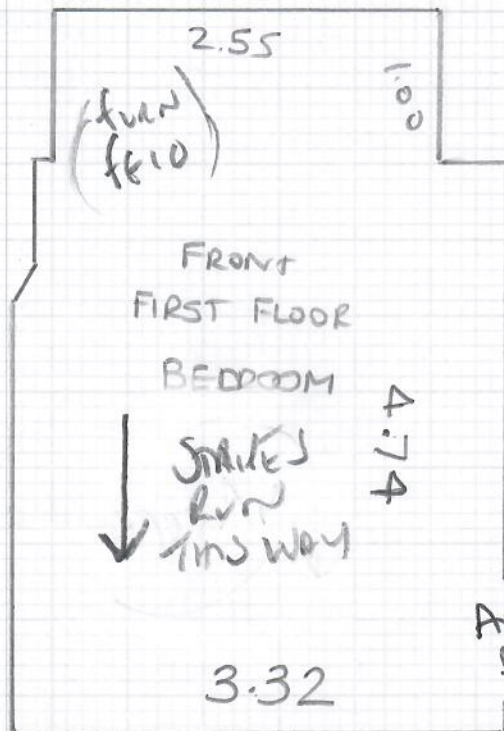

Job No: R19680
Name: Cviic
Address: 13 MIDMOOR ROAD
SW19 4JD
Tel:
Sheet: 1 of 1

CRUCIAL TRADING
HARBOR WITH 208
EMERALD TIDE
AGU x ROOM

Area off To 1st floor
Landing

UPHOLSTERY + PURCHASE OF EXISTING
DECORATIONS HAVE CUT AROUND SOLES TO RE-DETERMINE!