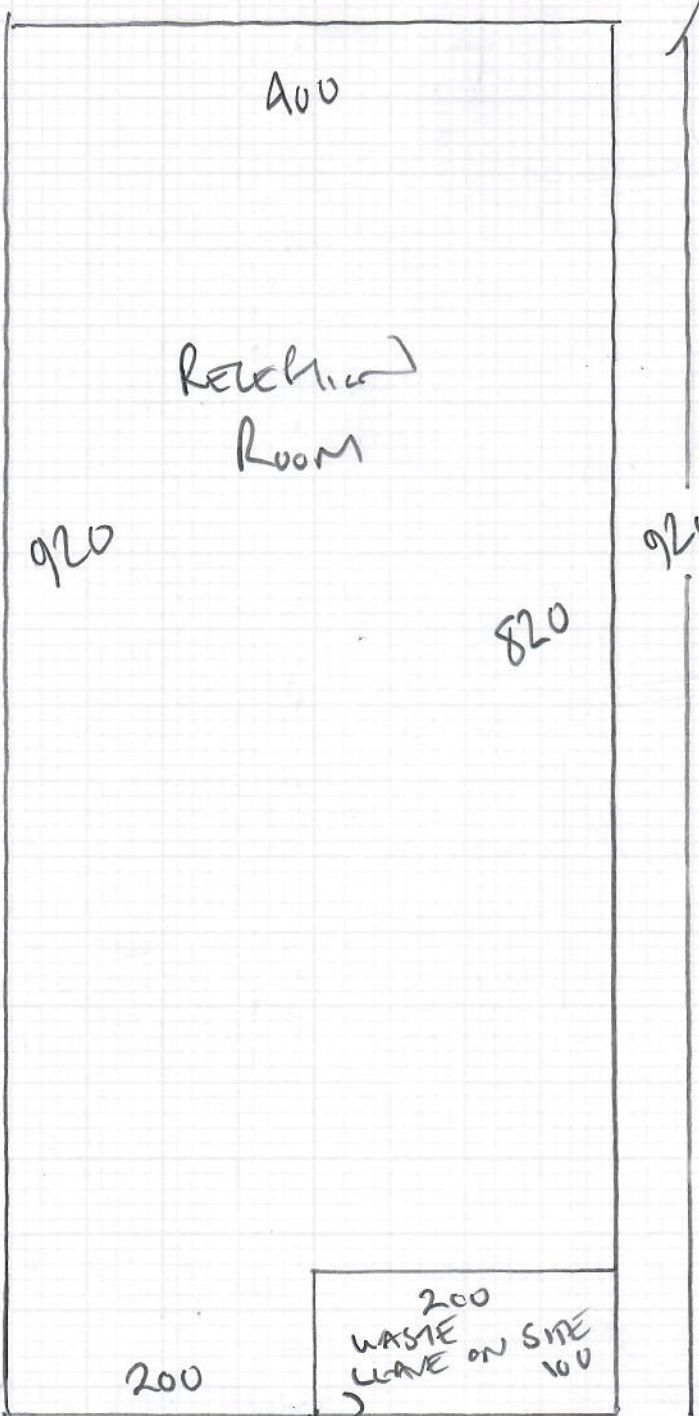

Phase 2 - 23/4

Job No R19681
Name: MACKINNON
Address: 52 SWITHDOWN GARDENS

Tel: SW19 6NU

Sheet: 1 of 2

Ground floor
Reception Room

RUNNING TRUST '50'
Coral RNSO 29
TRANQUIL TAPE

RAW 920 x 400

CARPET over
top of floor
Vent next
to Chimney
Breast