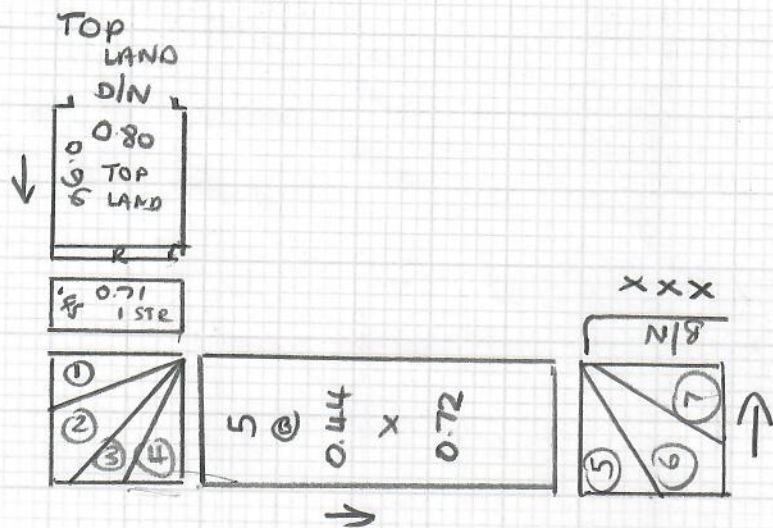

Job No: R19682
Name: BARNES
Address: 70 FARADAY ROAD
Tel: SW19 8PB
Sheet: 1 of 2

GRANDVENUE WILTON

REGATTA

600 Canal River Regatta

600 x 400

24m²

Job No: R19682
 Name: BARNES
 Address: 70 FARADAY RD
 SW19 8PB
 Tel: 07926 - 101125
 Sheet: 2 of 2

- W1 = 0.57 x 0.80
- W2 = 0.54 x 0.96
- W3 = 0.60 x 0.84
- W4 = 0.61 x 0.71
- W5 = 0.57 x 0.80
- W6 = 0.61 x 1.00
- W7 = 0.65 x 0.67
- B/N = 0.45 x 0.96