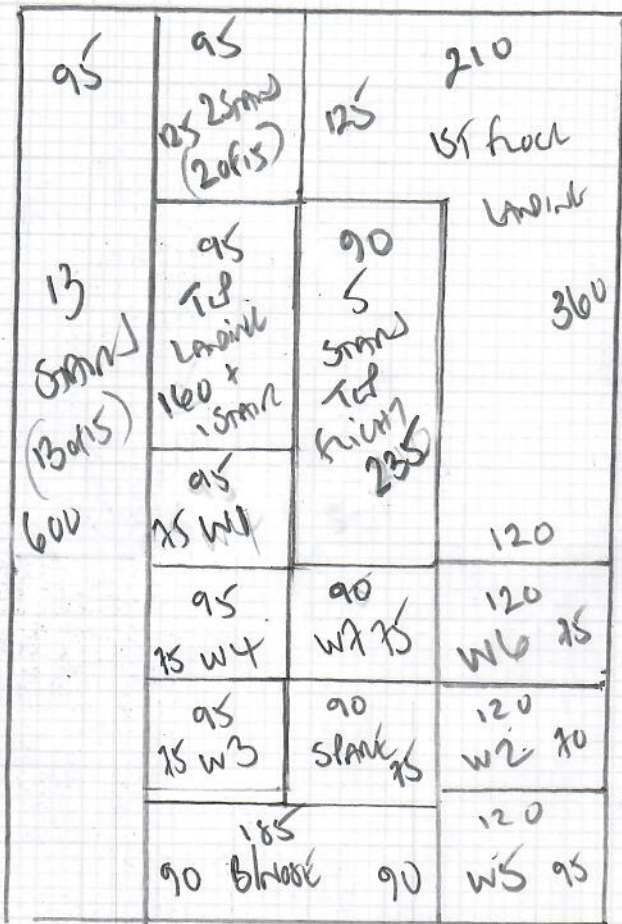

Job No: R19682
Name: BARNES
Address: 70 FARADAY ROAD
Tel: SW19 8PB
Sheet: 1 of 2

GRANDVENUE WILTON

REGATTA

600 Canal River Regatta

600 x 400

24m²

Job No: R19682
 Name: BARNES
 Address: 70 FARADAY RD
 SW19 8PB
 Tel: 07926 - 101125
 Sheet: 2 of 2

- W1 = 0.57 x 0.80
- W2 = 0.54 x 0.96
- W3 = 0.60 x 0.84
- W4 = 0.61 x 0.71
- W5 = 0.57 x 0.80
- W6 = 0.61 x 1.00
- W7 = 0.65 x 0.67
- B/N = 0.45 x 0.96