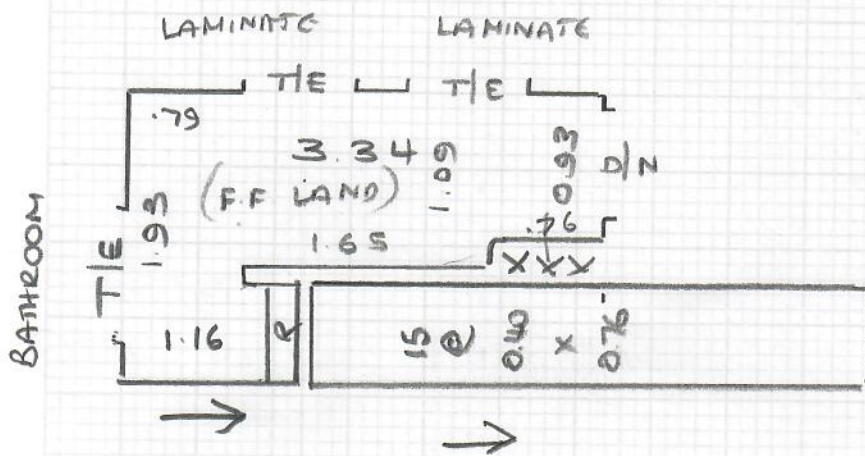

Job No: R19682
Name: BARNES
Address: 70 FARADAY ROAD
Tel: SW19 8PB
Sheet: 1 of 2

GRANDVENUE WILTON

REGATTA

600 Canal River Regatta

600 x 400

24m²

Job No: R19682
 Name: BARNES
 Address: 70 FARADAY RD
 SW19 8PB
 Tel: 07926 - 101125
 Sheet: 2 of 2

- W1 = 0.57 x 0.80
- W2 = 0.54 x 0.96
- W3 = 0.60 x 0.84
- W4 = 0.61 x 0.71
- W5 = 0.57 x 0.80
- W6 = 0.61 x 1.00
- W7 = 0.65 x 0.67
- B/N = 0.45 x 0.96