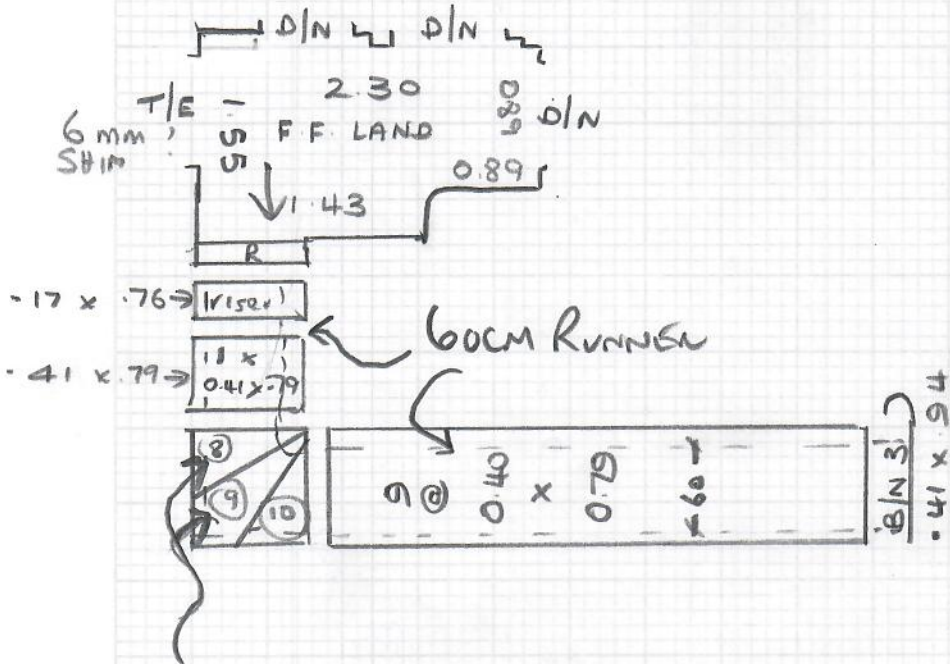

Job No: R19685
 Name: NORMAN
 Address: 12 MONKLEIGH RD
 SM4 4EW
 Tel: 07876-232940
 Sheet: 2 of A

- W1 = 0.62 x 0.86
- W2 = 0.70 x 1.04
- W3 = 0.66 x 0.70
- W4 = 0.52 x 0.78
- W5 = 0.56 x 1.02
- W6 = 0.69 x 1.02
- W7 = 0.56 x 0.73
- B/N 1 - CAP 0.30 x 0.83
 BAND 0.21 x 0.92
- B/N 2 - CAP 0.45 x 0.83
 BAND 0.20 x 1.05

1 step →
0.47 x .76

Job No: R 19685
 Name: NORMAN
 Address: 12 Mendenham Rd
 Mooloolah
 Tel: 54445W
 Sheet: 3 of 4

240		100	60
170 first floor Landing		Tel Landing + 170 STEP	W10 9 Stair
120	110	110	500 Stair + Stair 500
75 W3	75 W5	55 B1	
120	110	70 W4	
80 W2	70 W1	110 W9 75	
120	110	110	110 + Riser 130 W8
75 W6	85 W7	110 25mm Tel floor 100	
120			
100 R2			

Stairs + Landings

500 600mm TARGO runner
 to 1st floor only
 + TEMPLATE WINDOW
 ON SITE

HAVANA -
 Coral HAV-24

RAW 500 x 400

TARE Coral HB8412

Job No: R19685
 Name: NORMAN
 Address: 12 MONKLEIGH RD
 SM4 4EW
 07876-232940
 Sheet: A of 4

W8 = 0.62 x 0.91
 W9 = 0.66 x 1.09
 W10 = 0.63 x 0.76

TEMPLATE W8 + W9 ON SITE
 + 17 + 18 + 19