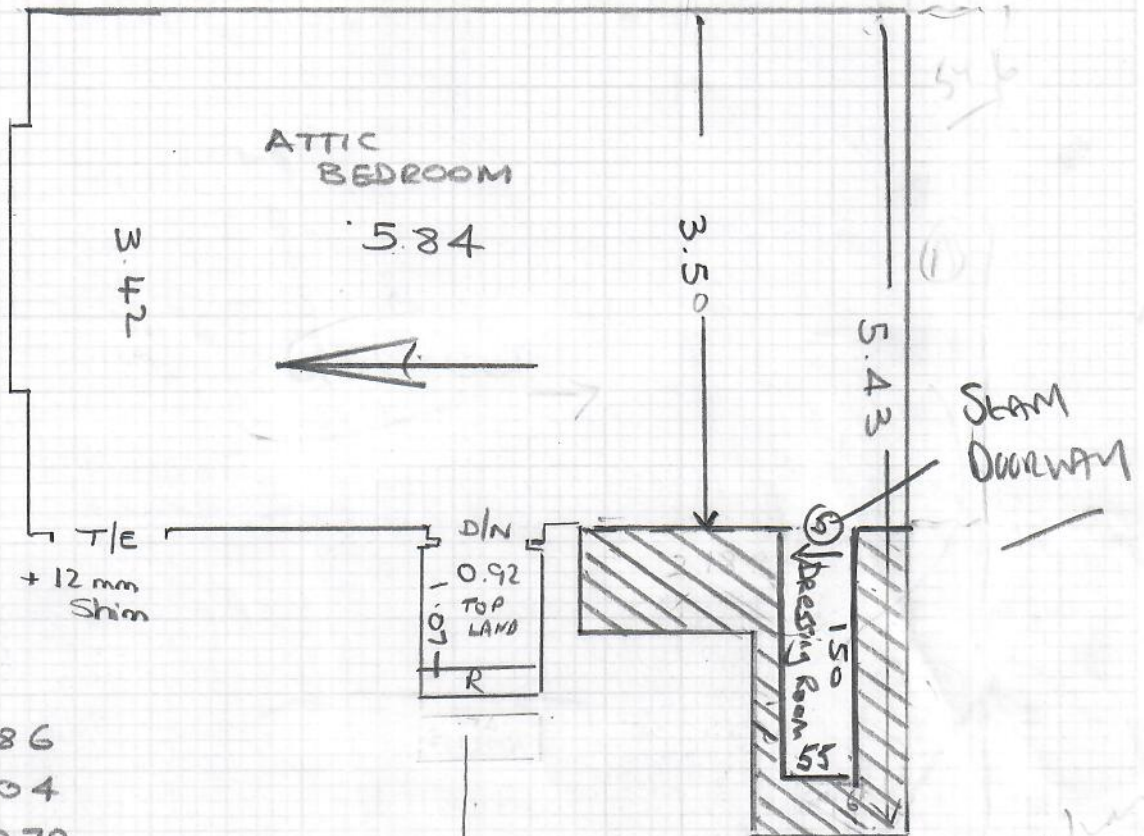

Job No: R19685
 Name: NORMAN
 Address: 12 Montserrat Road
 MORDEN
 Tel: SMA 4EW
 Sheet: 1 of 4

Loft/Attic Room

Luxuram

665 Color WAB LAME

Loft Bed + walk in
 wardrobe / dressing area

665 x 400

Slam Doorway
 between Bedroom +
 walk in CLO / dressing area

Job No: R19685
 Name: NORMAN
 Address: 12 MONKLEIGH RD
 SM4 4EW
 Tel: 07876-232940
 Sheet: 2 of A

- W1 = 0.62 x 0.86
- W2 = 0.70 x 1.04
- W3 = 0.66 x 0.70
- W4 = 0.52 x 0.78
- W5 = 0.56 x 1.02
- W6 = 0.69 x 1.02
- W7 = 0.56 x 0.73
- B/N 1 - CAP 0.30 x 0.83
 BAND 0.21 x 0.92
- B/N 2 - CAP 0.45 x 0.83
 BAND 0.20 x 1.05

1 step →
0.47 x .76

Job No: R 19685
 Name: NORMAN
 Address: 12 Mendenham Rd
 Mooloolah
 Tel: 54445W
 Sheet: 3 of 4

240		100	60
170 first floor Landing		Tel Landing + 170 STEP	W10 9 Stair
120	110	110	500 Stair + Stair 500
75 W3	75 W5	55 B1	
120	110	70 W4	
80 W2	70 W1	110 W9 75	
120	110	110	110 + Riser 130 W8
75 W6	85 W7	110 25mm Tel floor 100	
120			
100 R2			

W8 = 0.62 x 0.91
 W9 = 0.66 x 1.09
 W10 = 0.63 x 0.76

TEMPLATE W8 + W9 ON SITE
 + 17 + 18 + 19