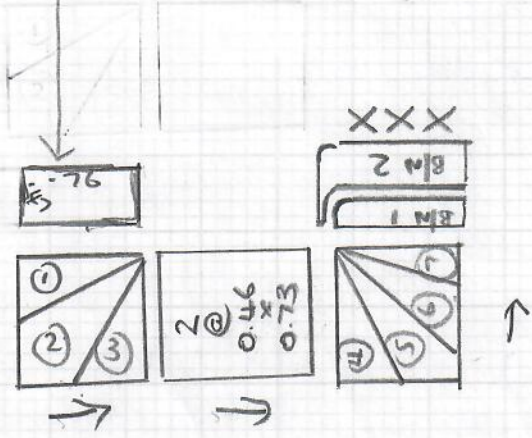

Job No: R19685
 Name: NORMAN
 Address: 12 Montserrat Road
 MORDEN
 Tel: SMA 4EW
 Sheet: 1 of 4

Loft/Attic Room

Luxuram

665 Color WAB LAME

Loft Bed + walk in
 wardrobe / dressing area

665 x 400

Slam Doorway
 between Bedroom +
 walk in CLO / dressing area

Job No: R19685
 Name: NORMAN
 Address: 12 MONKLEIGH RD
 SM4 4EW
 Tel: 07876-232940
 Sheet: 2 of A

- W1 = 0.62 x 0.86
- W2 = 0.70 x 1.04
- W3 = 0.66 x 0.70
- W4 = 0.52 x 0.78
- W5 = 0.56 x 1.02
- W6 = 0.69 x 1.02
- W7 = 0.56 x 0.73
- B/N 1 - CAP 0.30 x 0.83
 BAND 0.21 x 0.92
- B/N 2 - CAP 0.45 x 0.83
 BAND 0.20 x 1.05

1 step →
0.47 x .76

Job No: R 19685
 Name: NORMAN
 Address: 12 Mendenham Rd
 Mooloolah
 Tel: 54445W
 Sheet: 3 of 4

240		100	60
170 first floor Landing		Tel Landing + 170 STEP	W10 9 Stair
120	110	110	500 Stair + Stair 500
75 W3	75 W5	55 B1	
120	110	70 W4	
80 W2	70 W1	110 W9 75	
120	110	110	110 + Riser 130 W8
75 W6	85 W7	110 25mm Tel floor 100	
120			
100 R2			

W8 = 0.62 x 0.91
 W9 = 0.66 x 1.09
 W10 = 0.63 x 0.76

TEMPLATE W8 + W9 ON SITE
 + 17 + 18 + 19