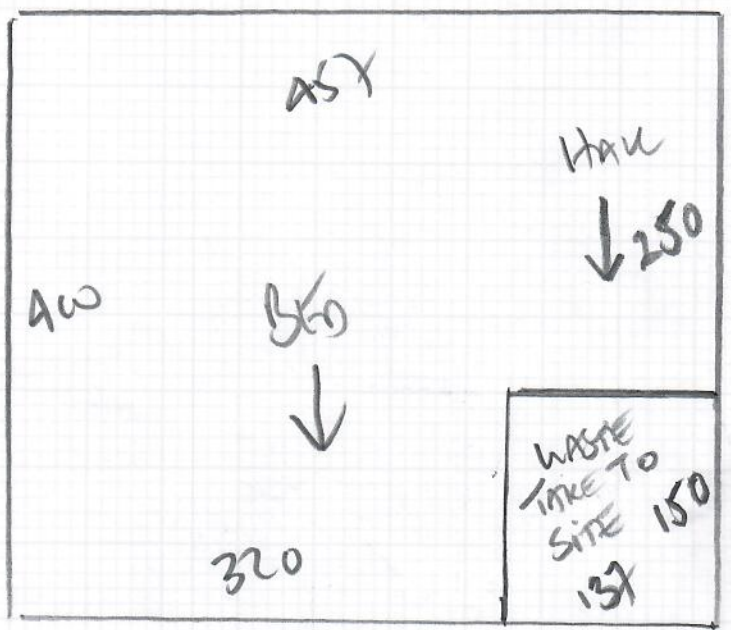

Job No: R19687
Name: GAMBLING
Address: 64 DOWNMAN MOUND
SW18 5TN
Tel:
Sheet: 1 of 2

Livings Room 650 x Hall

ULTIMA 'MAJOR'
400 CALL AMAZON

PLAN 400 x 457m
1828m²

650 310 x 500m
1550m²

TOTAL 3378m²

Job No: R19687
Name: GAMBLING
Address: 64 BOWMANS MEWS
SW18 5TN
07961-118014
Sheet: 2 of 2