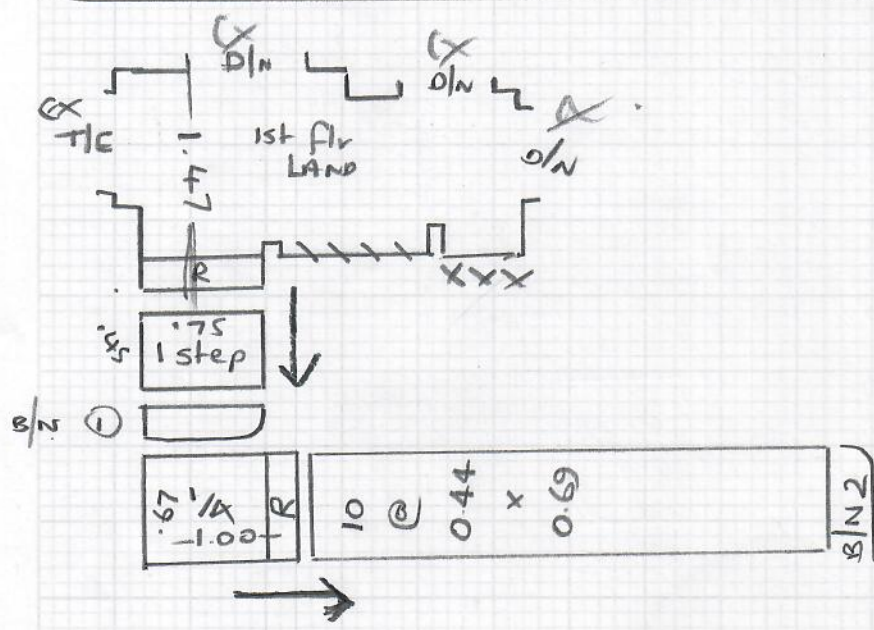

Job No: R19688  
 Name: BURNHAM  
 Address: ALESTELLA AVE  
 K13 6HX  
 Tel:  
 Sheet: 1 of 2

STAIRS + LANDINGS  
Tot floor to Ground floor

GALA  
 Colour JAZZ BAW 00107

PLAN 600 x 400

24m<sup>2</sup>

Job No: R19688  
 Name: BURNHAM  
 Address: 41 Estella Ave  
 KT3 6HX  
 Tel: 07801-418052  
 Sheet: 2 of 2

CUSTOMER HAS DOORBAR ON SITE  
 FROM PREVIOUS MRCARPET INSTALLATION

TOP SEE CUSTOMER FOR DOORBAR!

- W1 = 0.53 x 0.75
- W2 = 0.53 x 0.97
- W3 = 0.65 x 1.00
- W4 = 0.53 x 0.70
- W5 = 0.53 x 0.77
- W6 = 0.54 x 0.98
- W7 = 0.64 x 1.00
- W8 = 0.53 x 0.70

- B/N 1 < CAP = 0.28 x 0.80  
 BAND = 0.17 x 0.80
- B/N 2 < CAP 0.31 x 0.76  
 BAND 0.17 x 0.87