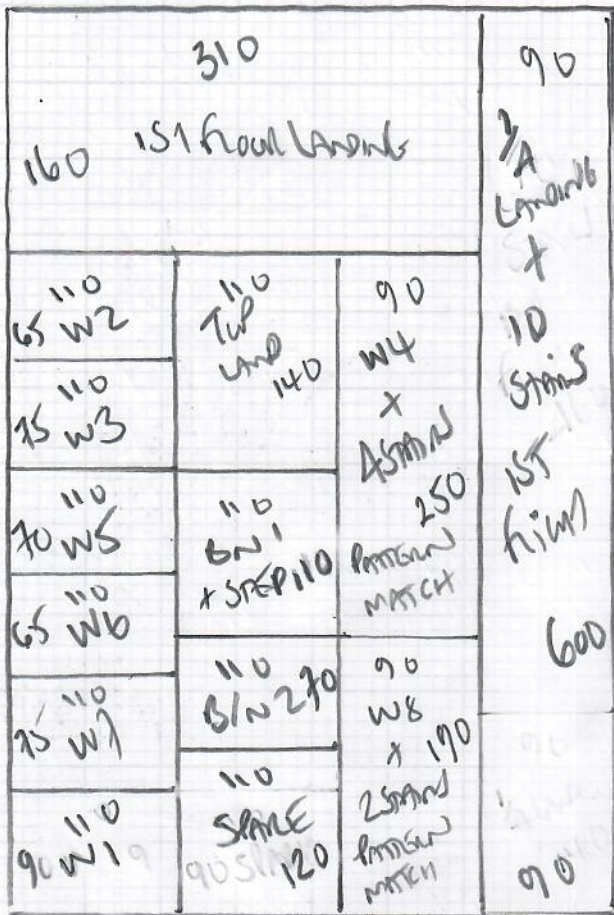

Job No: R19688  
 Name: BURNHAM  
 Address: ALESTELLA AVE  
 K13 6HX  
 Tel:  
 Sheet: 1 of 2

STAIRS + LANDINGS  
Tot floor to Ground floor

GALA  
 Colour JAZZ BAW 00107

PLAN 600 x 400

24m<sup>2</sup>

Job No: R19688  
 Name: BURNHAM  
 Address: 41 Estella Ave  
 KT3 6HX  
 Tel: 07801-418052  
 Sheet: 2 of 2

CUSTOMER HAS DOORBAR ON SITE  
 FROM PREVIOUS MRCARPET INSTALLATION

TOP SEE CUSTOMER FOR DOORBAR!

- W1 = 0.53 x 0.75
- W2 = 0.53 x 0.97
- W3 = 0.65 x 1.00
- W4 = 0.53 x 0.70
- W5 = 0.53 x 0.77
- W6 = 0.54 x 0.98
- W7 = 0.64 x 1.00
- W8 = 0.53 x 0.70

- B/N 1 < CAP = 0.28 x 0.80  
 BAND = 0.17 x 0.80
- B/N 2 < CAP 0.31 x 0.76  
 BAND 0.17 x 0.87