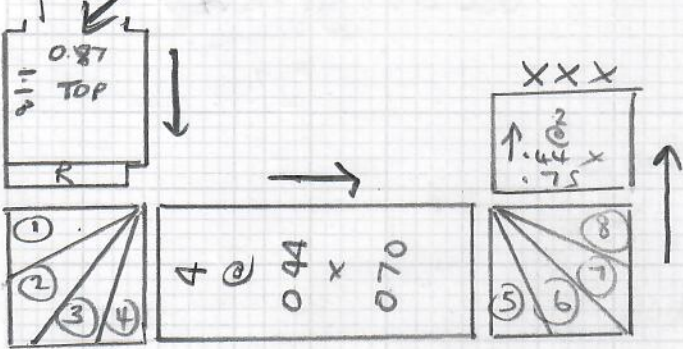

Job No: R19688  
 Name: BURNHAM  
 Address: ALESTELLA AVE  
 K13 6HX  
 Tel:  
 Sheet: 1 of 2

STAIRS + LANDINGS  
Tot floor to Ground floor

GALA  
 Colour JAZZ BAW 00107

PLAN 600 x 400

24m<sup>2</sup>

Job No: R19688  
 Name: BURNHAM  
 Address: 41 Estella Ave  
 KT3 6HX  
 Tel: 07801-418052  
 Sheet: 2 of 2

CUSTOMER HAS DOORBAR ON SITE  
 FROM PREVIOUS MRCARPET INSTALLATION

TOP SEE CUSTOMER FOR DOORBAR!

- W1 = 0.53 x 0.75
- W2 = 0.53 x 0.97
- W3 = 0.65 x 1.00
- W4 = 0.53 x 0.70
- W5 = 0.53 x 0.77
- W6 = 0.54 x 0.98
- W7 = 0.64 x 1.00
- W8 = 0.53 x 0.70

- B/N 1 < CAP = 0.28 x 0.80  
 BAND = 0.17 x 0.80
- B/N 2 < CAP 0.31 x 0.76  
 BAND 0.17 x 0.87