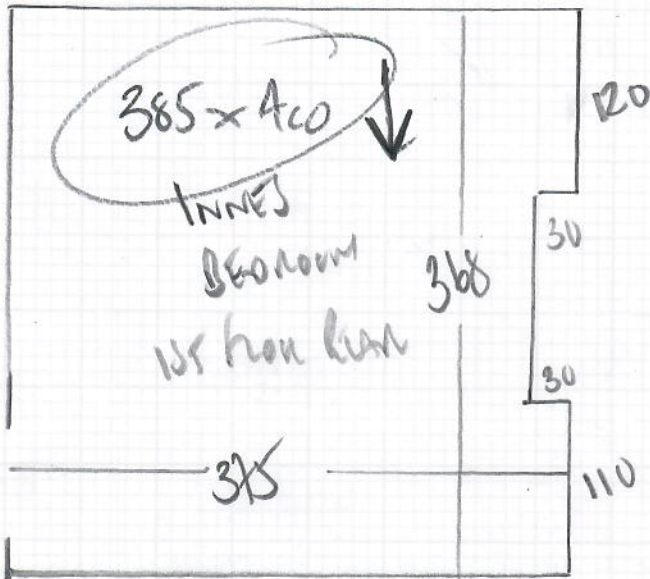

Job No: R19689
Name: MC CALMACK
Address: 50 RUSSELL AVE
Switz 2LT
Tel:
Sheet: 1 of 1

REAR BEDROOM

CERUSE
Color V10-0020

385 x 400

15.40m²