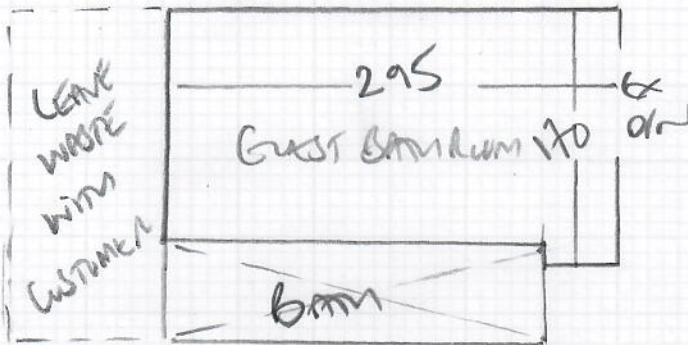

Job No: R19695
 Name: WHEATLEM
 Address: 22 BACHAM ROAD
 SW20 0ET

Tel:
 Sheet: 1 of 1

GUEST BATHROOM

BELGRAVE TRUST '4002'
 COACH BEL 4173 (GIVEN)

200m x 400m

UPRIFT EXISTING 'STAIN DAMAGED' CARPET + DUPLEX!
 USE EXISTING UNDERLAY, GURPLEN + DOORBAR.
 LEAVE WASTE PIECE 200m x 100m APPROX ON SITE
 WITH CUSTOMER PLEASE!