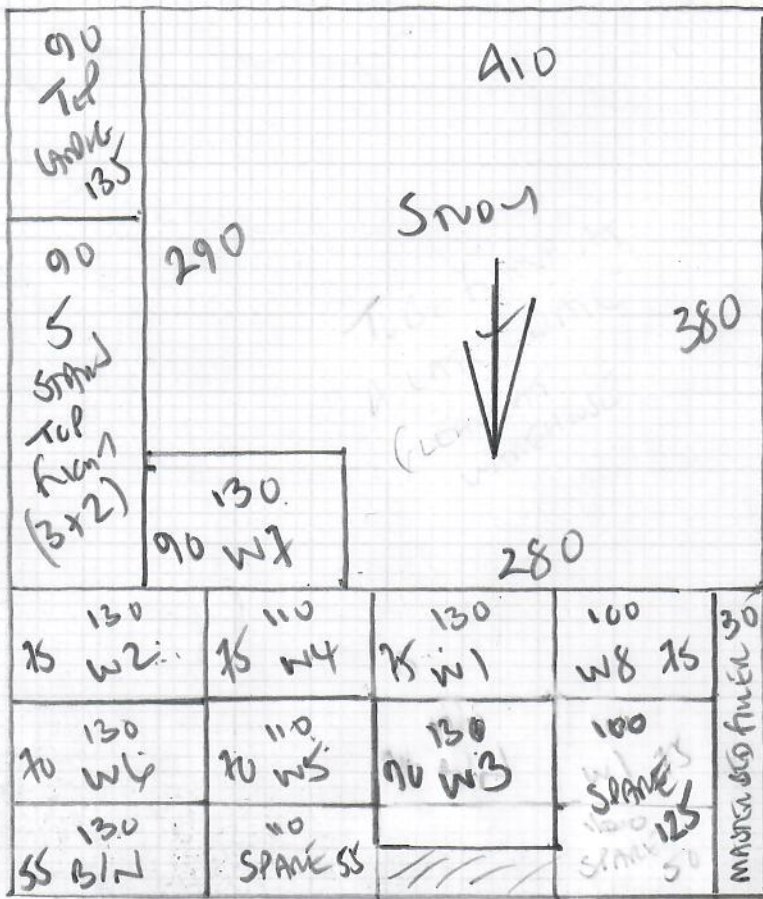

Job No: R19697  
 Name: VAN ZIJL  
 Address: ADUNNOME ROAD  
 Tel: SW20 87N  
 Sheet: 1 of 2

MARCA BED, SNOY  
STRANDS + LANDINGS  
TOP - PT FROM ONLY

**VIBURG COLOR V16 003**

PLAN 580 x 500

FF LANDING 205 x 500

MARCA BED A10 x 500

1195 x 500

Fit in... 2314125  
 Cent... 2.59.15m²

**LAKELAND HENDWICK**

**WINDERMERE WEAVE**

260 x 400

Cut Down Runners TO  
 65CM + SHARE 1/4 LANDINGS

JASPA RUBBER TAP  
 Color NAVAL