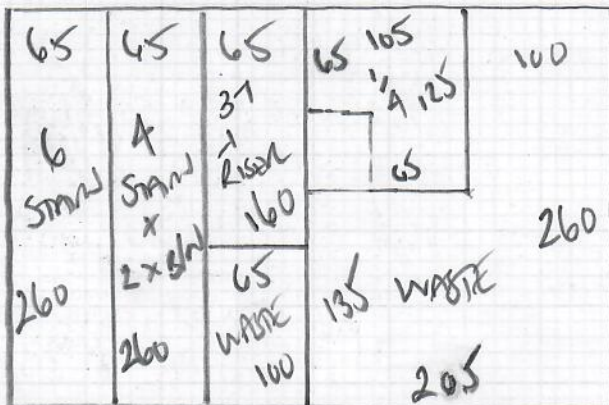

Job No: R19697  
 Name: VAN ZIJL  
 Address: ADUNNOME ROAD  
 Tel: SW20 87N  
 Sheet: 1 of 2

MARCA BED, SNOY  
STRANDS + LANDINGS  
TOP - PT FROM ONLY

**VIBURG COLOR V16 003**

PLAN 580 x 500

FF LANDING 205 x 500

MARCA BED A10 x 500

1195 x 500

Fit in... 2314125  
 Cent... 2.59.15m²

**LAKELAND HENDWICK**

**WINDERMERE WEAVE**

260 x 400

Cut Down Runners TO  
 65CM + SHARE 1/4 LANDINGS

JASPA RUBBER TAP  
 Color NAVAL