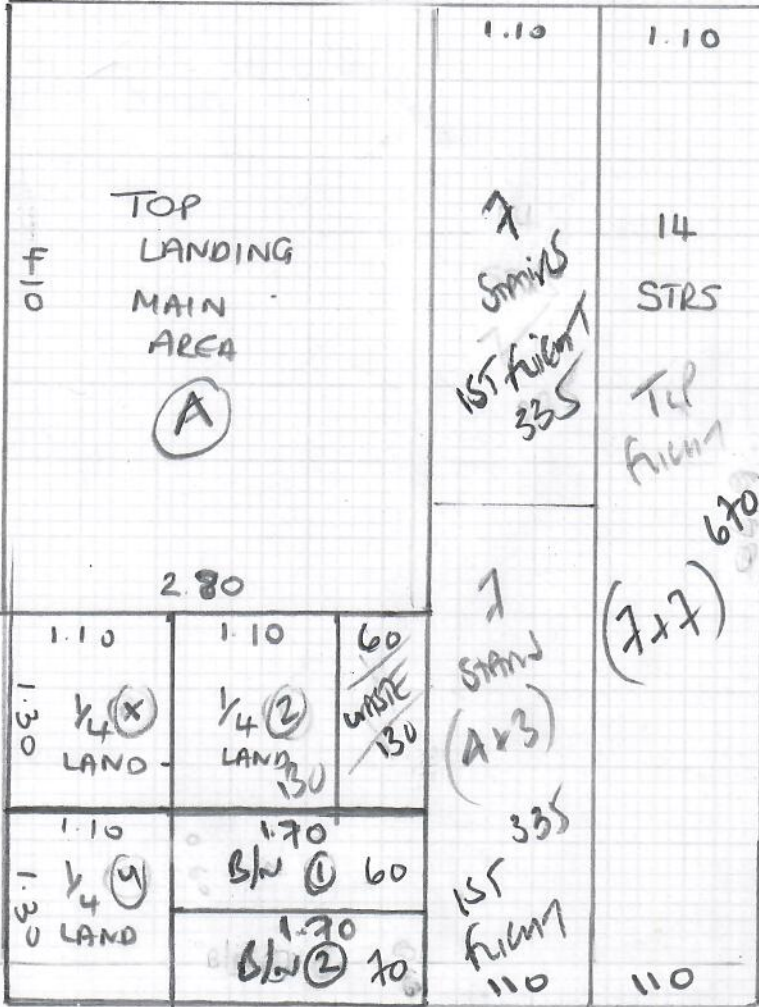

STAIRS + LANDINGS ONLY

Job No: R19699
 Name: BLOW
 63 VINEYARD HILL RD
 SW19 7JL
 07710-317216
 Sheet: 1 of 3

①

DAKOTA
CELL DAK-C65

- ① 6.70 x 5
- ② 4.50 x 5

- 11.20 x 5

- 56 SQ M

②