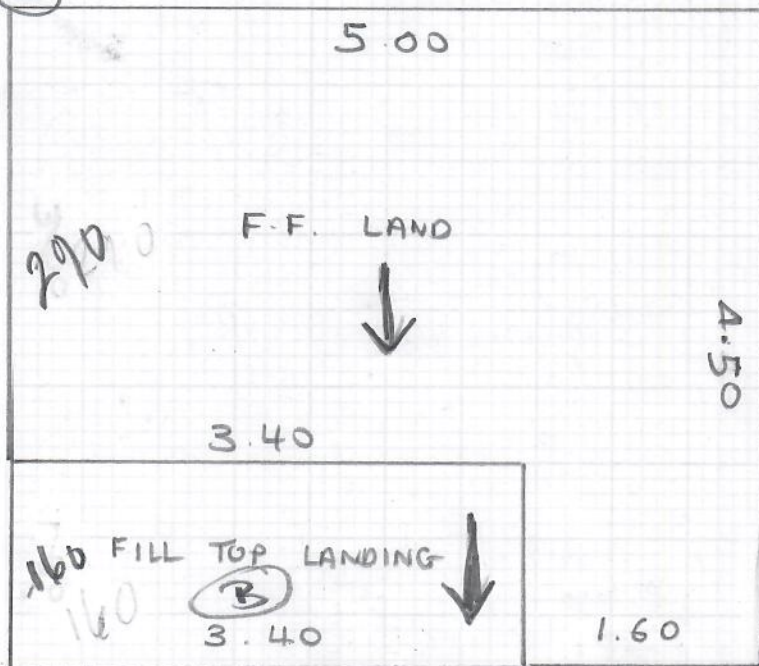

STAIRS + LANDINGS ONLY

Job No: R19699
 Name: BLOW
 63 VINEYARD HILL RD
 SW19 7JL
 07710-317216
 Sheet: 1 of 3

①

DAKOTA
CELL DAK-C65

- ① 6.70 x 5
- ② 4.50 x 5

- 11.20 x 5

- 56 SQ M

②