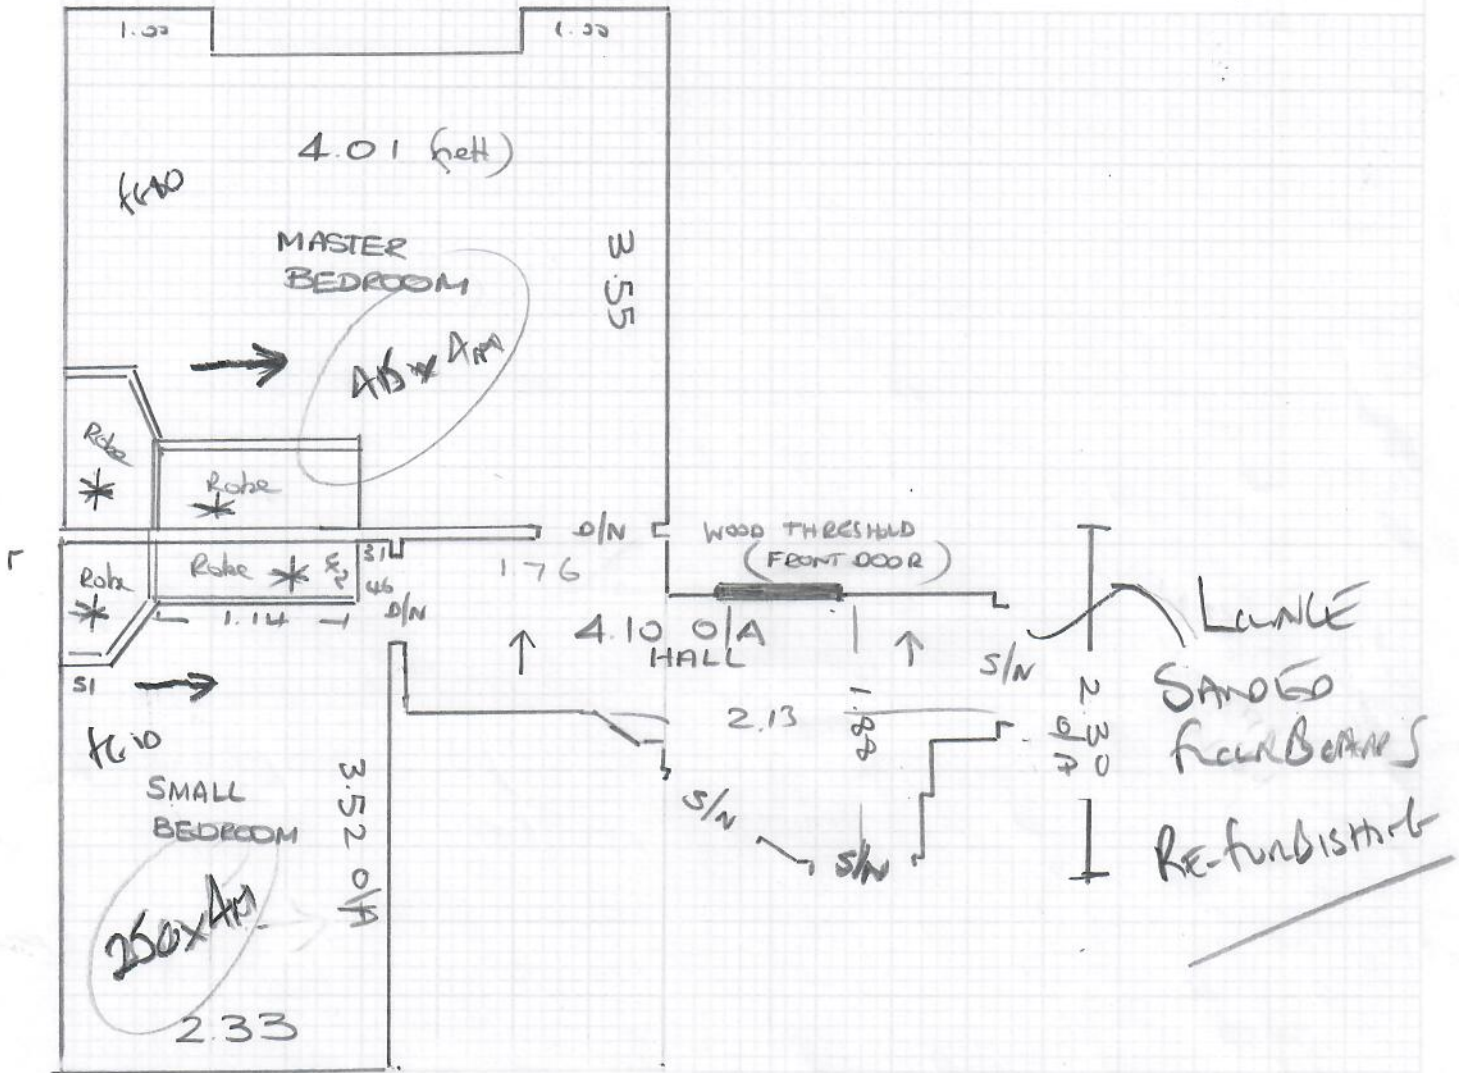

Job No: R 19712
 Name: GROVE FLAT 3
 Address: 2 THORNTON HILL
 SW19 4HP
 Tel: 07824 - 631628
 Sheet: 1 of 1

BROOKLYN Carpet Bro - W12 BOUNDARY
 * Wardrobes just fit
 MASTER BED A15 x A1M
 SMALL BED 250 x A1M
 HALLWAY 240 x 500M

* MUST FIT CARPETS INSIDE BEDROOM CUPBOARDS*
 STRAY FIX INSIDE CUPBOARDS WITH 1 UNDERLAY.