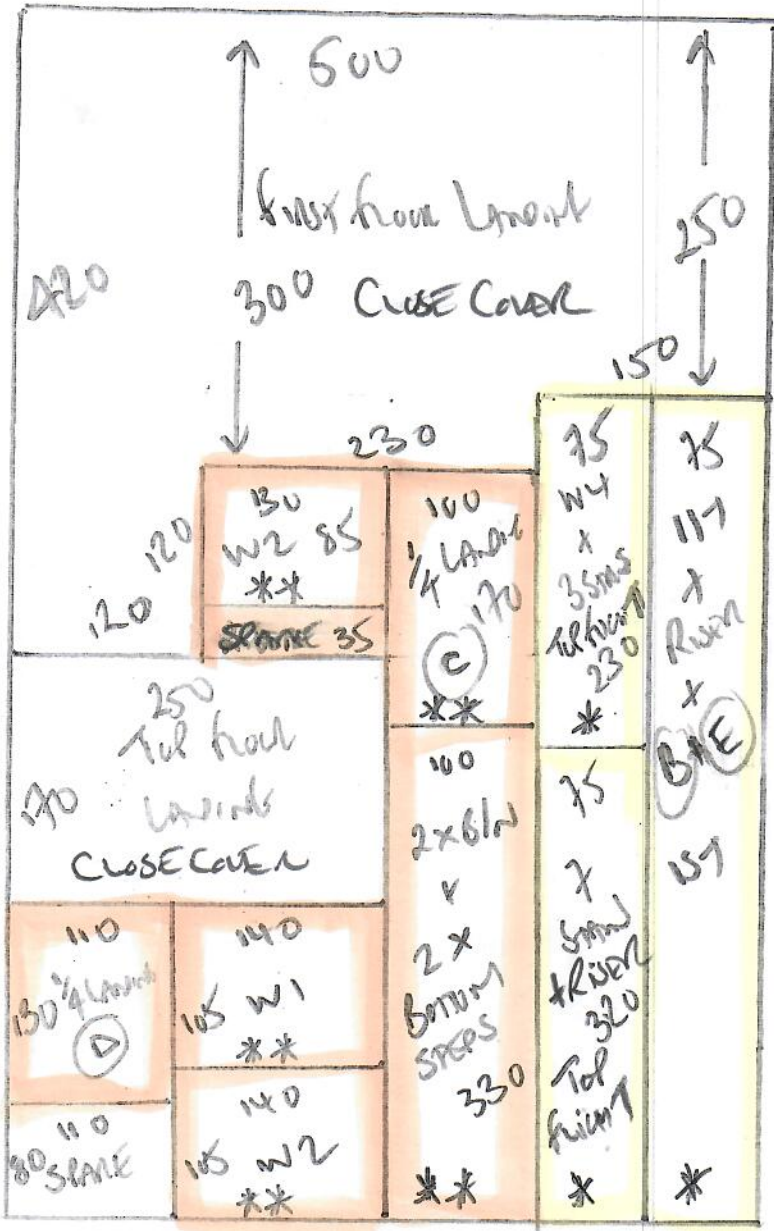

R19715
 JONES
 29 WoodHAKES ROAD
 SWING ACF

1 of 3

STAIR & LANDINGS

CHANCELLER TWIST '50
 COLAR MUSH ROOM 2450

800 PLAN 800 x 500

****** TEMPLATE ON SITE

***** GET LUMBER AT WAREHOUSE