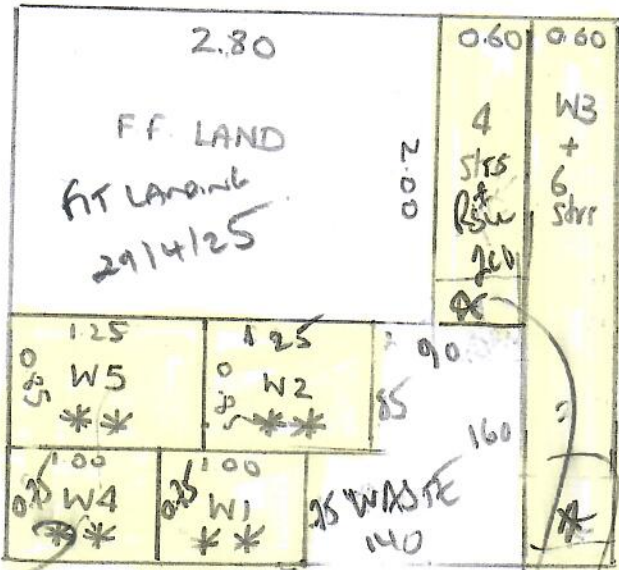

①

R19720
 Ussher
 11, Marina Avenue
 KT3 6NE
 07702-048699
 1 of 2

Havana
Color HAV-25

ENV PLAN 360 x 400

TEMPLATE 4 WINDOWS
ON SITE
23/4/25

CUT DOWN RUNNERS
AT WAREHOUSE 23/4/25

WHIPPED RUNNER TO STAIRS *
 + TEMPLATE WINDOWS + BULLNOSE ON SITE **

WHIPPING TO MATCH DARKER COLOR OF LOULS IN CORNER!