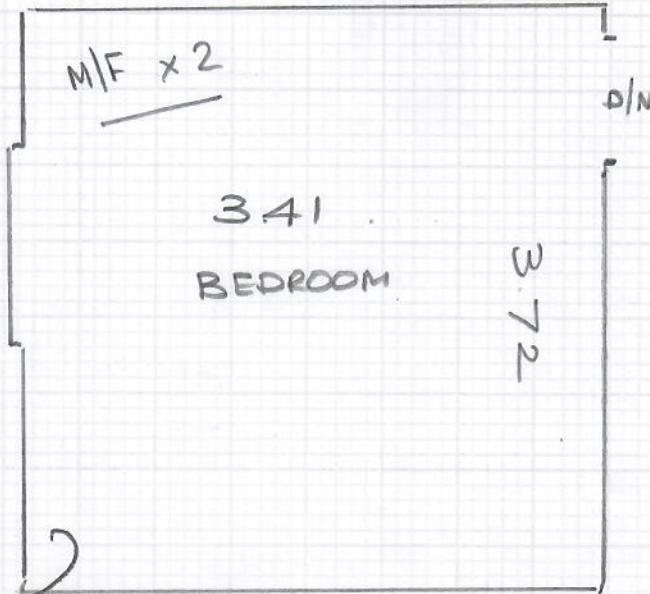

Job No: R19724  
Name: TURTON  
Address: 8 PEPYS COURT  
Worple Road SW20 8QT  
Tel: 07802-707294  
Sheet: 1 of 1

Room will be clear  
EXCEPT FOR LARGE BED

Memo

Homespun Twist  
(AS2)  
Colour Home AS11  
MEADOW LIGHT  
360 x 400

14.4m<sup>2</sup>  
=