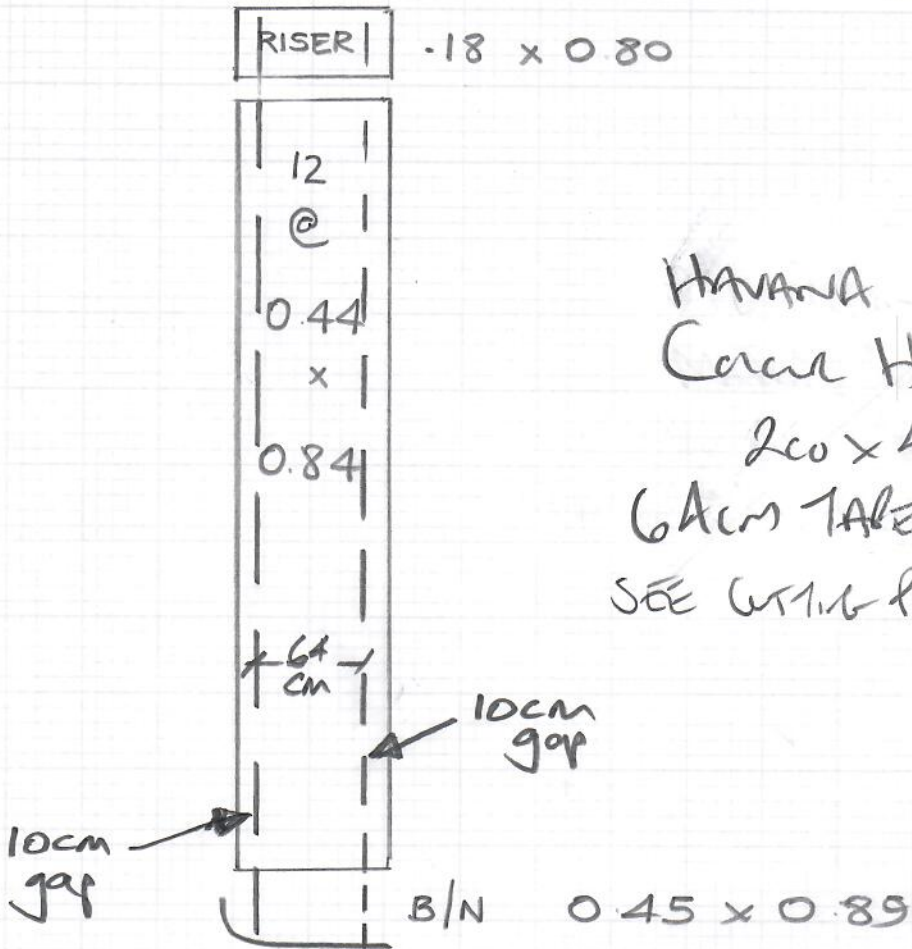

①

Job No: R19725
 Name: REHAL
 Address: 46 Georgia Rd
 CR7
 Tel: 07956-868698
 Sheet: 1 of 2

HAVANA

Carpet HAV.25

* Cut a width to
exact lengths + width ① $2.00 \times 4m$
 $= 8m^2$

Runner length 200
 200
 175 x 64cm
 100
6.75 x 2
 Taping = 13.50m

Job No: R19725
Name: REHAL
Address: 46 Georgia Road.
CR7 8DR
07956 - 868698
Sheet: 2 of 2

HAVANA
Color HAV-15
200 x 400
64cm TAKE RUNNER
SEE WRITING PLAN

TAKE Color HB8309.
13.50 LIN METS