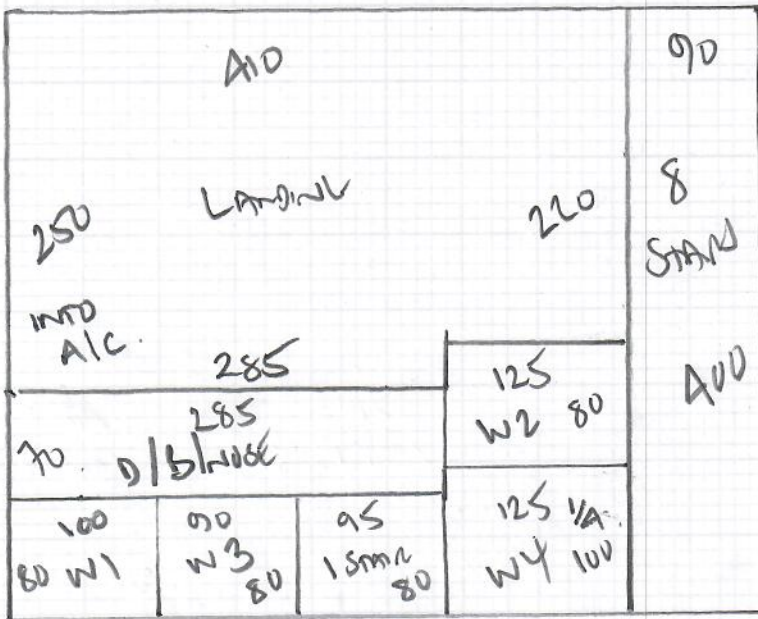

Job No: R19230
 Name: Button
 Address: 118 PARKWAY
 SW20 9HG
 Tel:
 Sheet: 1 of 2

Living Room, Bedroom
STAIRS & LANDINGS

TARANITO II
 COLOR TAN 24.

PLAN 400 x 520
 Living Room 540 x 500
 Room 650 380 x 500
 17m² 1320 x 500
 66m²
 Room 650 460 x 400