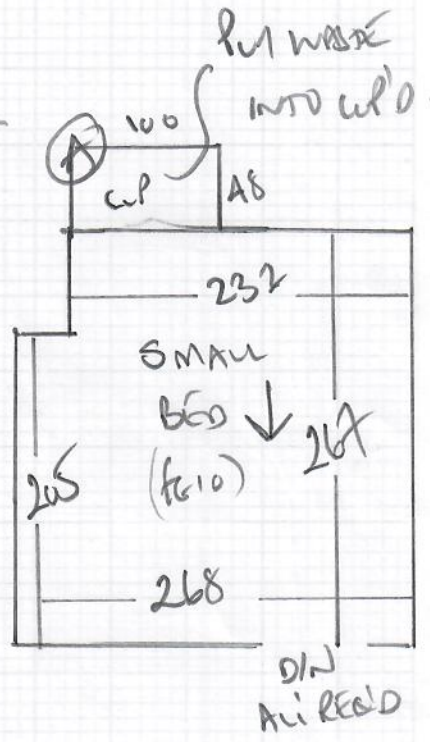

Job No: R197AD
 Name: BOOME
 Address: 3A DUNSTALL ROAD
 SW20 0HR
 Tel:
 Sheet: 1 of 1

UPPER FRAMEBACK CARPET
 NEEDS NEW GRIPPER 12 STRICK

Door needs EASING

TRACE TRUST '40'
 Colour TRA 1942A Touchment
 MASTER BED 545 x 400
 2180m²
 SMALL BED 280 x 400
 1120m²