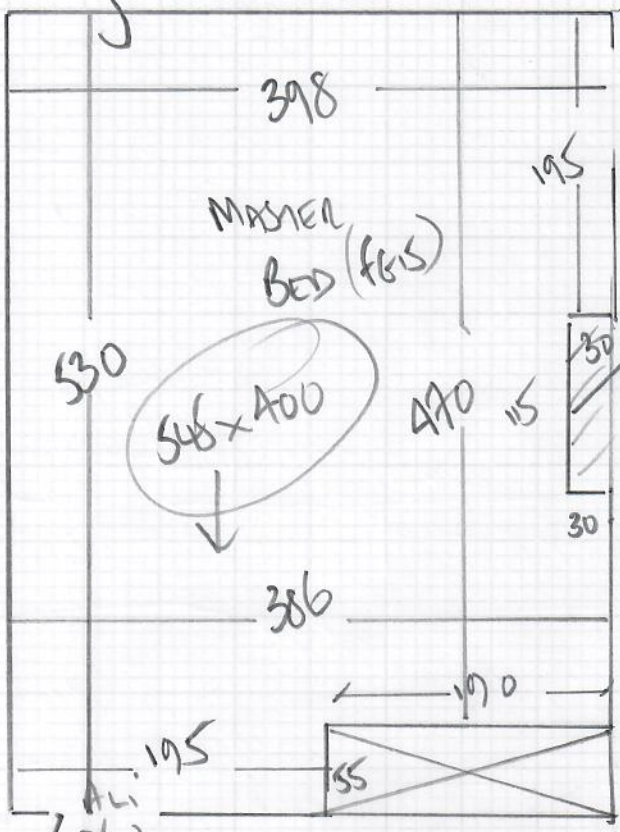

Job No: R197AD
 Name: BOOME
 Address: 3A DUNSTALL ROAD
 SW20 0HR
 Tel:
 Sheet: 1 of 1

UPPER FRAMEBACK CARPET
 NEEDS NEW GRIPPER 12 STRICK

Door needs EASING

TRACE TRUST '40'
 Colour TRA 1942A Touchment
 MASTER BED 545 x 400
 2180m²
 SMALL BED 280 x 400
 1120m²