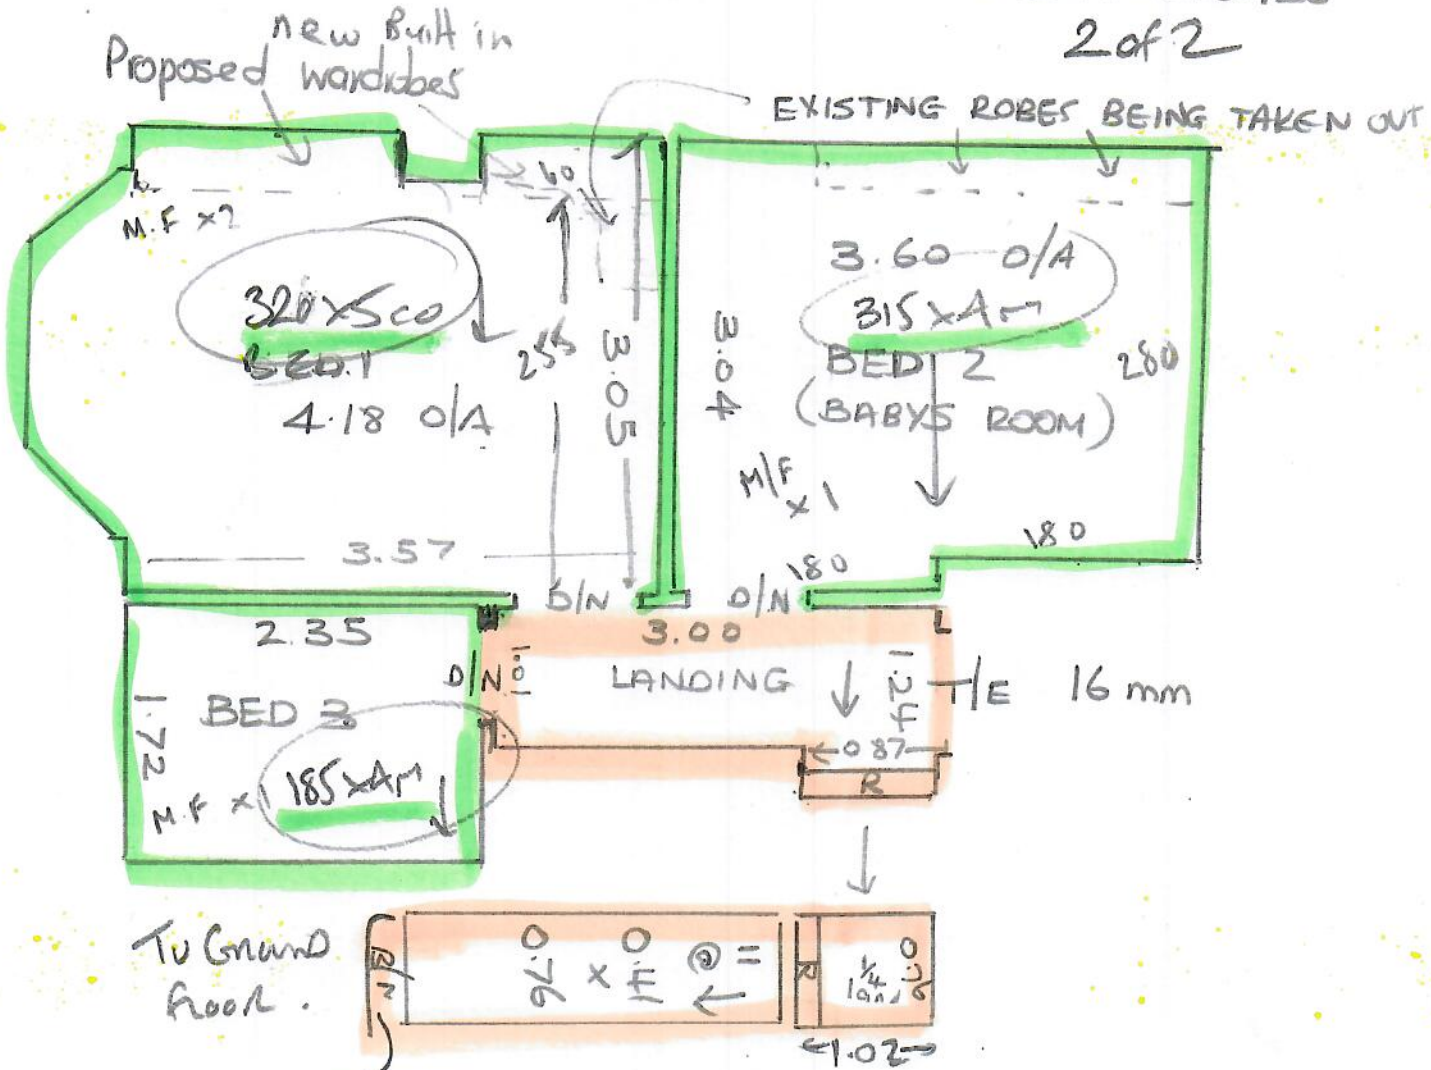

COACH HCL-103 CALIBAN

BED 1 320 x 500

BED 2 315 x 400

BED 3 185 x 400

36m²

R 19743
 Slatter
 94 Cottingham Avenue
 Walton on Thame KT12 2AF
 07944-229428

2 of 2

B/NOSE cap 0.25 x 0.82
 bond 0.15 x 0.92

* Bedroom doors tight if using Lulworth +
 (Small Bedroom Bed 3 - tight anyway)

48.25
 43.43