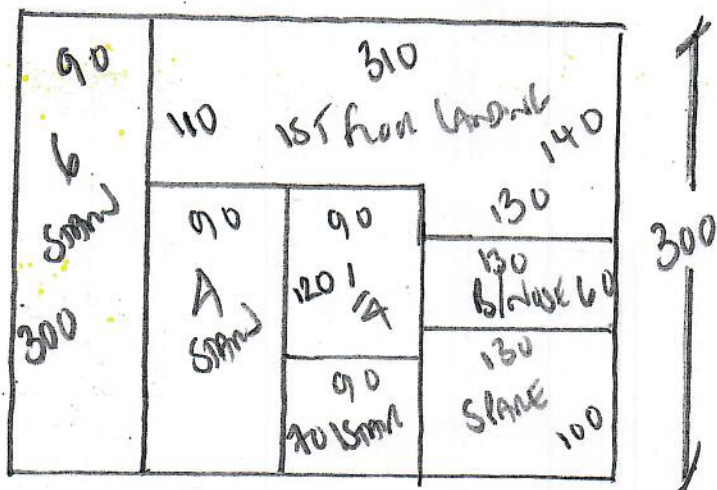

R19743
 SLATTER
 9A COTTMORE AVENUE
 WANDSWORTH LONDON W8 7NF
 K112 2AF
 1 of 2

STAIR + LANDINGS

HAVANA

COACH HOUSE 21

PLAN 300 x 400

12m²

3 BEDROOMS

HIGH CUTTIE

COACH HCL-103 CALIBAN

BED 1 320 x 500

BED 2 315 x 400

BED 3 185 x 400

36m²

R 19743
 Slatter
 94 Cottingham Avenue
 Walton on Thame KT12 2AF
 07944-229428

2 of 2

B/NOSE cap 0.25 x 0.82
 bond 0.15 x 0.92

* Bedroom doors tight if using Lulworth +
 (Small Bedroom Bed 3 - tight anyway)

48.25
 43.43