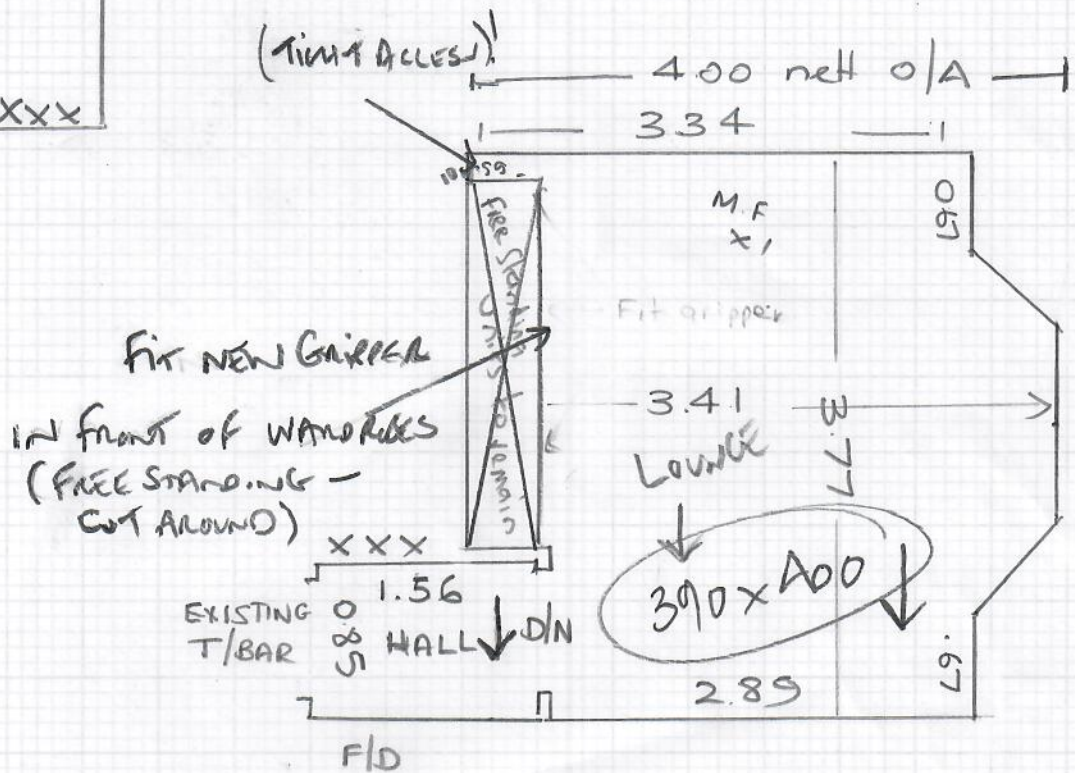

Job No: R19747
 Name: HORIN
 Address: 25 Dagmar Rd.
 Kingston KT2 6DP
 07747-470436
 Sheet: 1 of 2

GHENT
GHL -02 LOAM

620

Curtain 6.20 x 4
 LOUNGE 3.90 x 4

Job No: R19747
 Name: HORIN
 Address: 25 Dagmar Road
 Kingston KT2 6DP
 0747-470436
 Sheet: 2 of 2

Uplift HALL + STAIRS (MCM DAMAGE) + CUT INTO
 SMALL PIECES FOR CUSTOMER TO DISPOSE OF.
 ADVISED WE DO NOT TAKE AWAY MCM INTERESTED MATERIALS.