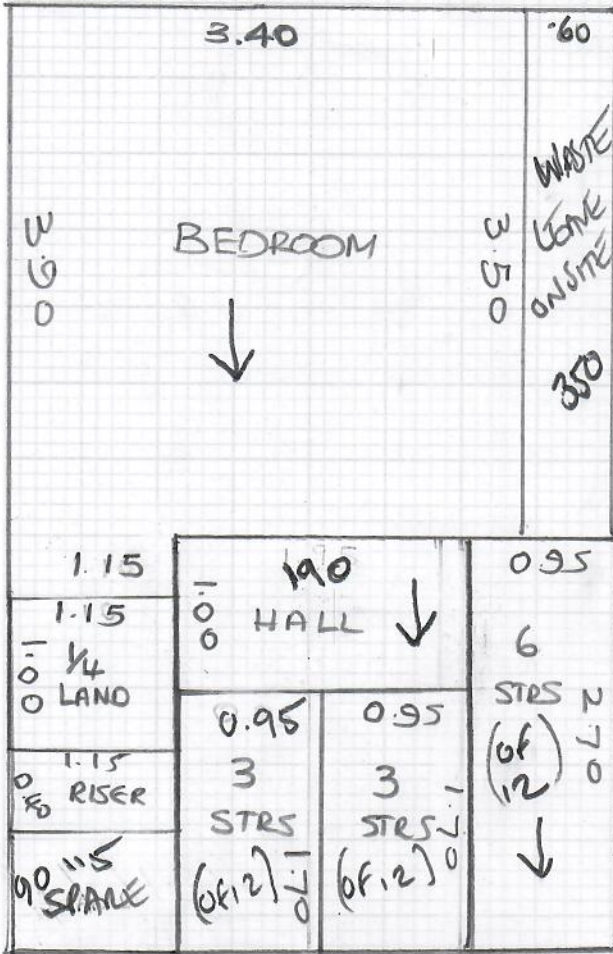

Job No: R19747
 Name: HORIN
 Address: 25 Dagmar Rd.
 Kingston KT2 6DP
 07747-470436
 Sheet: 1 of 2

GHENT
GHL -02 LOAM

620

Curtain 6.20 x 4
 LOUNGE 3.90 x 4

Job No: R19747
 Name: HORIN
 Address: 25 Dagmar Road
 Kingston KT2 6DP
 0747-470436
 Sheet: 2 of 2