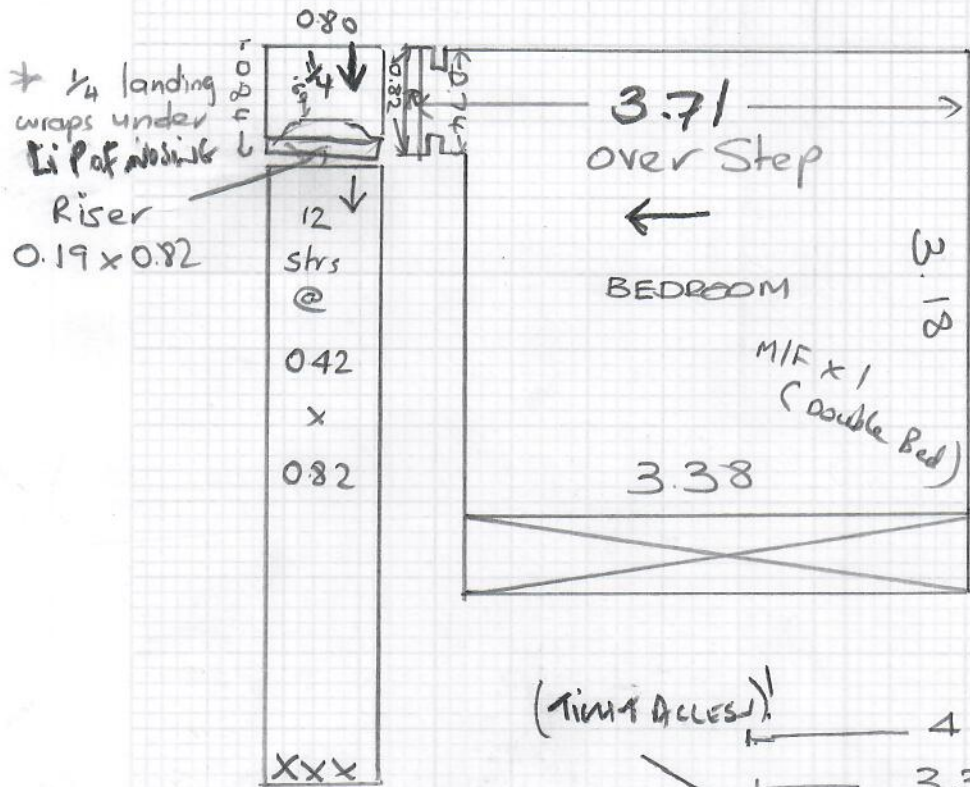

Job No: R19747
 Name: HORIN
 Address: 25 Dagmar Rd.
 Kingston KT2 6DP
 07747-470436
 Sheet: 1 of 2

GHENT
GHL -02 LOAM

620

Curtain 6.20 x 4
 LOUNGE 3.90 x 4

Job No: R19747
 Name: HORIN
 Address: 25 Dagmar Road
 Kingston KT2 6DP
 0747-470436
 Sheet: 2 of 2