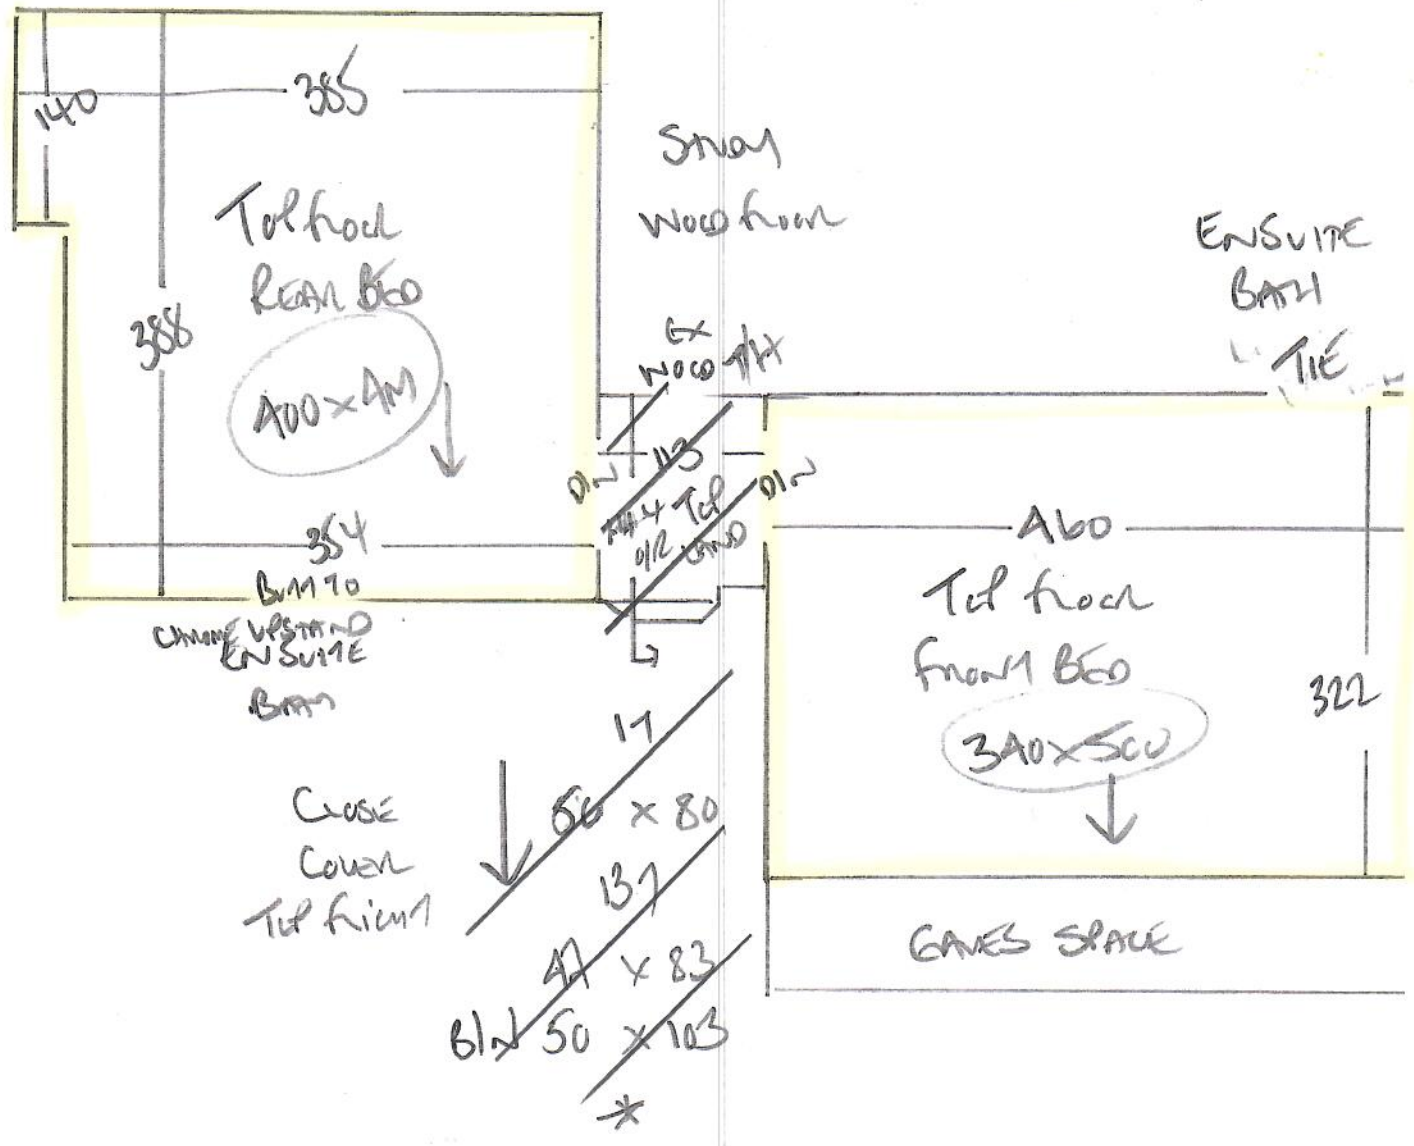

# Phase 1 - 20/5

R19751  
 BROWNE  
 35 BERNARD GARDEN  
 SW19 7BE  
 2 of 4

20/5/25 - 3 Bedrooms only  
 2 x Top floor BEDS + 1st floor GUEST BEDROOM  
 SEE HIGHLIGHTED PLANS!