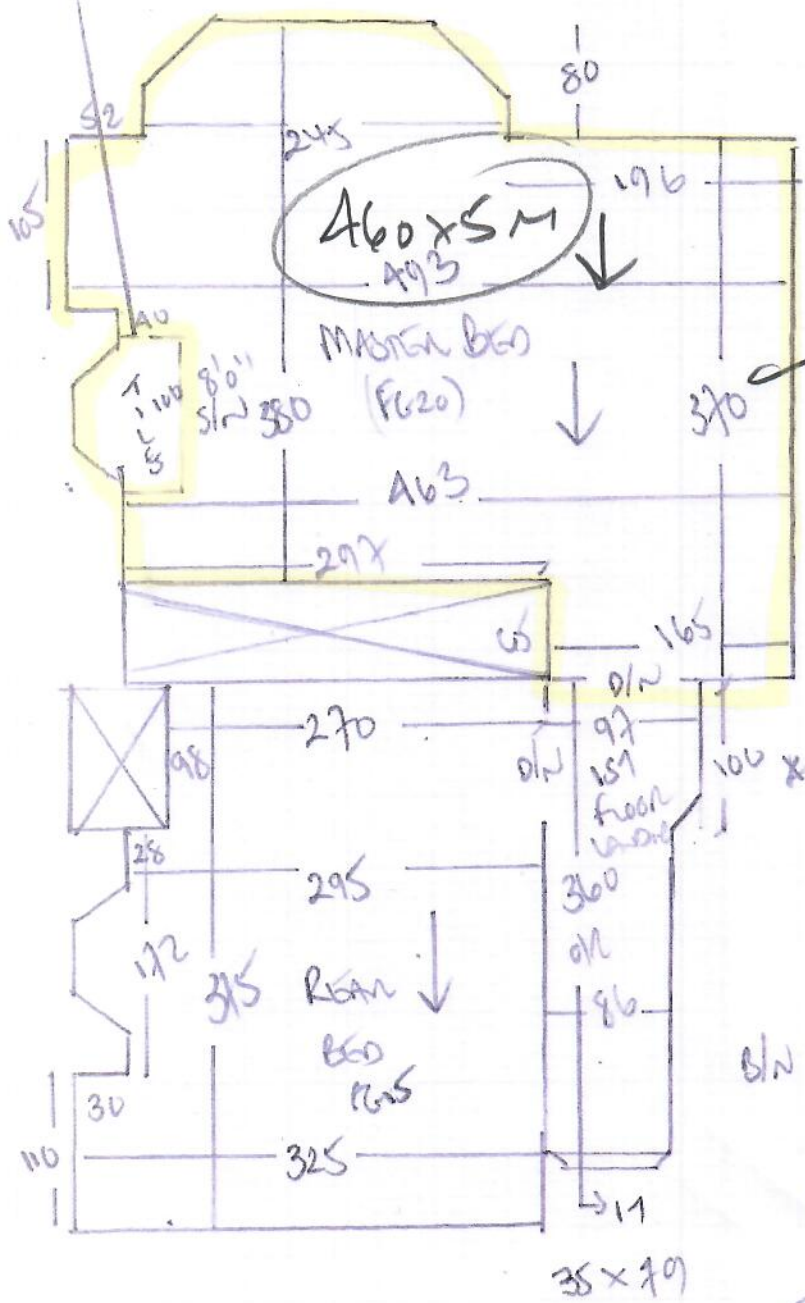

R19753

~~R19751~~
STRINGER

8 LOOMBE GRADUS
NEW MARDEN
K13 4AA

~~1 of 1~~
1 of 1

fix 270mm SNAP

AROUND LIVE HEARTH

REPLACE MASTER BED
DAMAGED BY GUZING
CONCRETE
USE AN EXISTING CHAIR
+ GRIPPER

81N 40 x 90
147
38 x 80

35 x 70

WOOD FROGS

NO WHITS

NEW SLEDGE

(CARET MANS!)

LANTERS REMAINS + FROGS TREATED

BATH