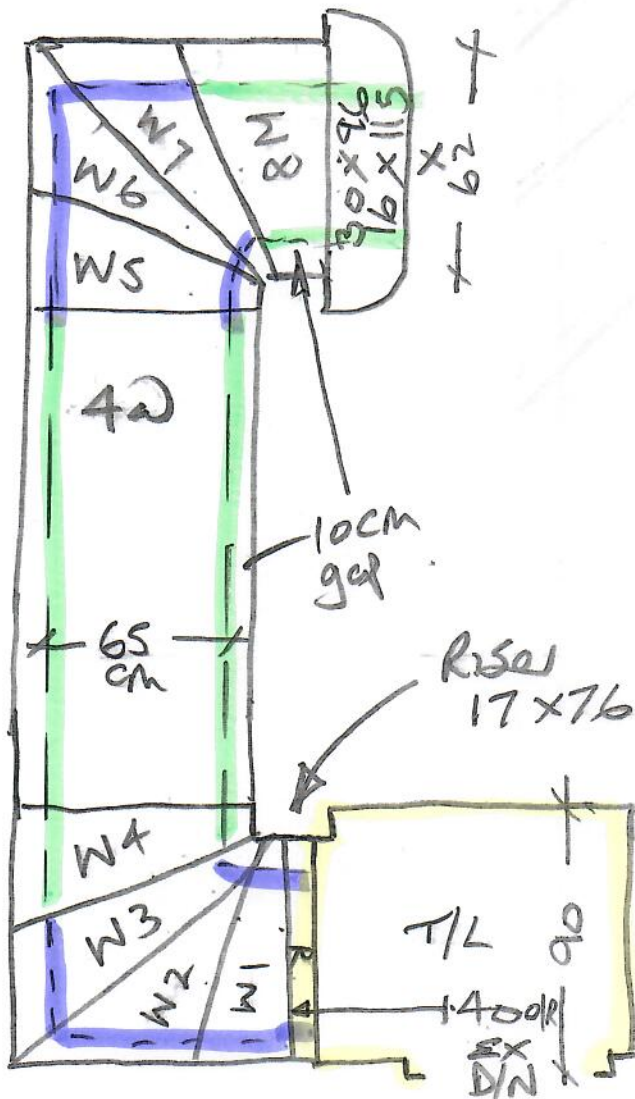

# UPPER STAIRS

R19757  
The Code Design  
Studio

2 of 3

## Jubilee STAIRHEADS Col. Bronze

- 20 @ 70cm
- 2 @ 89cm
- 5 @ 120cm

T/L	140x90	127	
Riser	17x76	o/N	
W1	55x85		
W2	59x116		
W3	72x116		
W4	56x85	} 265cm	
STRS	4 @ 43x85		
W5	55x92		
W6	60x112		
W7	75x115		
W8	57x76	} 256cm	
B/N	46x115		

# Lower STAIRS

+ 67 TO CURVE

R19757  
The Code Design  
Studio

3 of 3

## 1ST floor landing

- W9 62 x 91
  - W10 71 x 112
  - W11 68 x 76
  - STRS 8044 x 80
  - B/N 'A7 x 100
- } 60cm