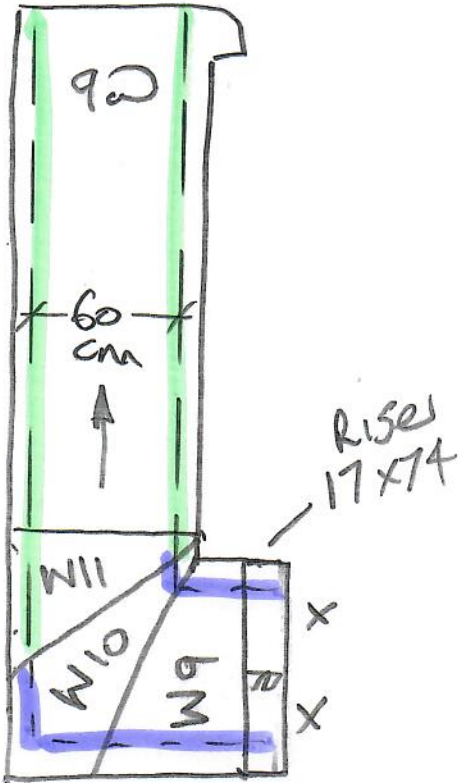

# UPPER STAIRS

R19757  
The Code Design  
Studio

2 of 3

## Jubilee STAIRHEADS Col. Bronze

- 20 @ 70cm
- 2 @ 89cm
- 5 @ 120cm

T/L	140x90	127	
Riser	17x76	o/N	
W1	55x85		
W2	59x116		
W3	72x116		
W4	56x85	} 265cm	
STRS	4 @ 43x85		
W5	55x92		
W6	60x112		
W7	75x115		
W8	57x76	} 256cm	
B/N	46x115		

# Lower STAIRS

+ 67 TO CURVE

R19757  
The Code Design  
Studio

3 of 3

## 1ST floor landing

- W9 62 x 91
  - W10 71 x 112
  - W11 68 x 76
  - STRS 8044 x 80
  - B/N 'A7 x 100
- } 60cm