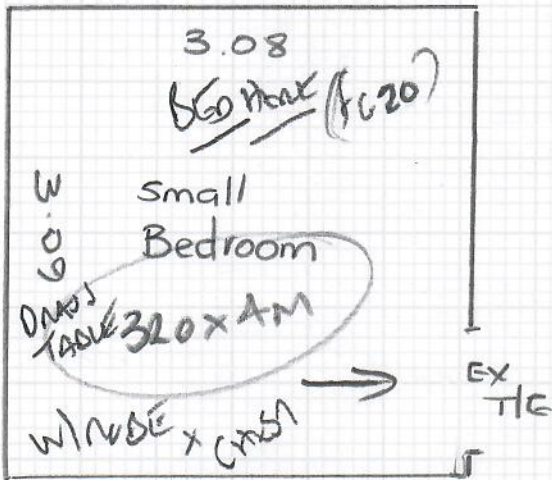

Job No: R19760
 Name: EMERSON
 Address: 3 Cambridge Court
 Cambridge Rd
 SW20 0SG
 Tel: 07850-711601
 Sheet: 1 of 1

Concrete floor
 Existing Griller +
 RE-USE EXISTING DOORWAYS
2 MEN - Lots of Furniture!
FG50!

Trinity
 Cochrane Farm Sugar

LARGE BED 350 x 500
 1750m²
Small BED 320 x 400
 1280m²