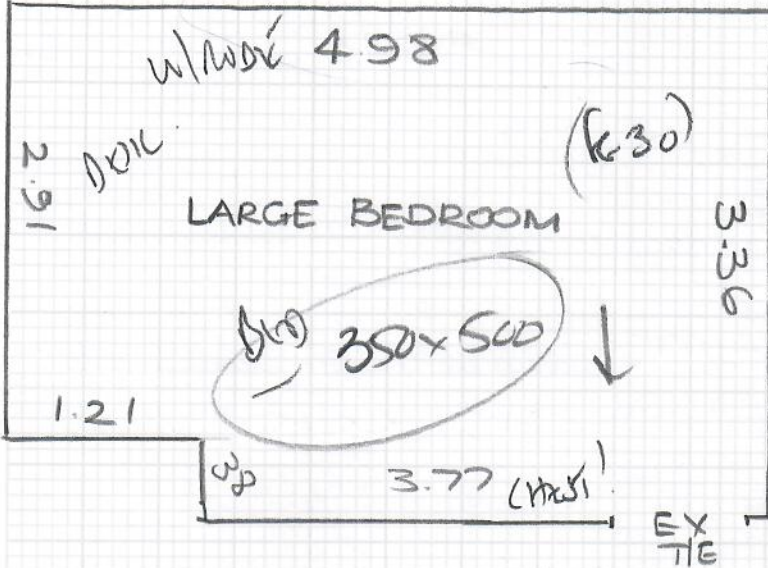

Job No: R19760
 Name: EMERSON
 Address: 3 Cambridge Court
 Cambridge Rd
 SW20 0SG
 Tel: 07850-711601
 Sheet: 1 of 1

Concrete floor
 Existing Griller +
 RE-USE EXISTING DOORWAYS
2 MEN - Lots of Furniture!
FG50!

Trinity
 Cochrane Farm Sugar

LARGE BED 350 x 500
 1750m²
Small BED 320 x 400
 1280m²