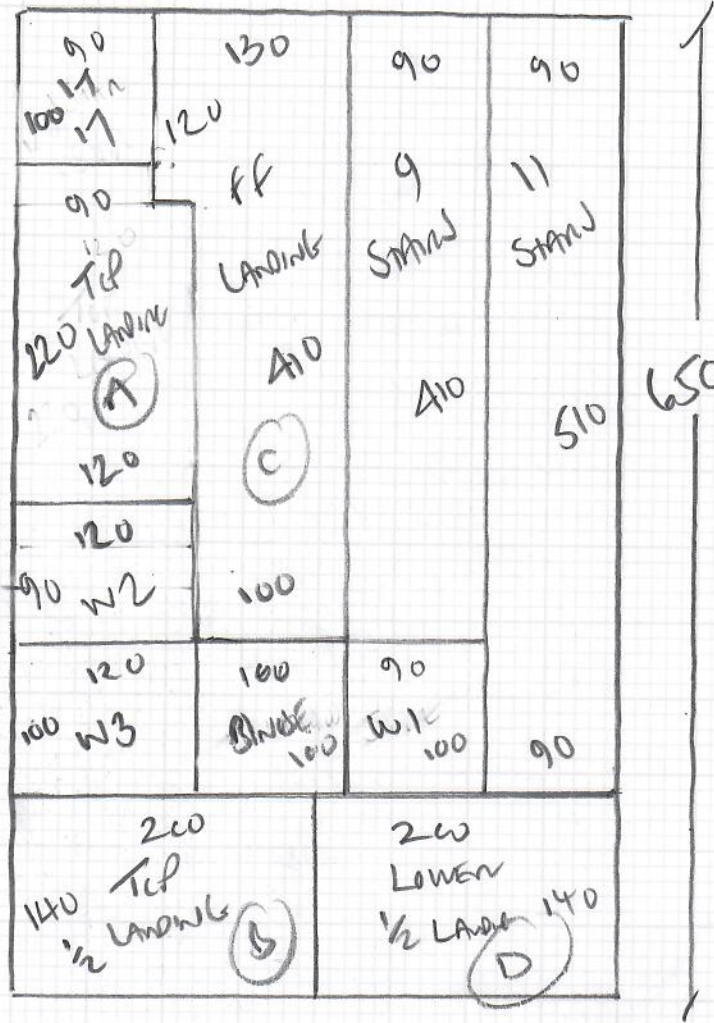

Job No: R19762
Name: EVANS
Address: 167 ASTON VINE ST
SW18 5AQ.
Tel:
Sheet: 1 of 2

STAIRS + LANDINGS
TOP TO GROUND FLOOR

BROOKLYN
Colour Blue-W10
ELK
Run 650 x 400

26m²

Box BEDROOM

BROOKLYN
Colour Blue-W02
Bouvier
240 x 400

9.60m²

Job No: **R19762**
 Name: **EVANS**
 Address: **167 ASTONVILLE STREET**
SW18 5AQ
 Tel:
 Sheet: **2 of 2**

W1 = 0.50 x 0.78
 W2 = 0.55 x 1.00
 W3 = 0.70 x 1.03

B/N
 0.30 x 0.84
 0.16 x 0.89