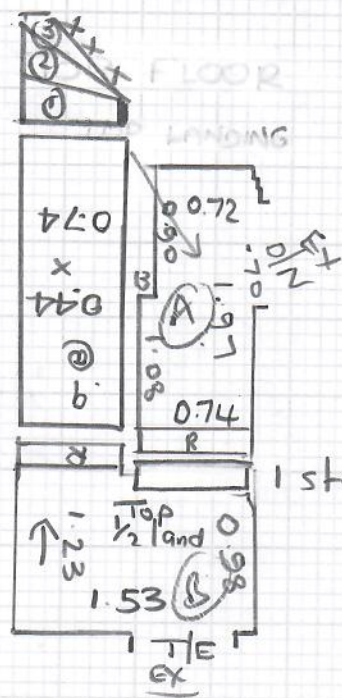

Job No: R19762
Name: EVANS
Address: 167 ASTON VINE ST
SW18 5AQ.
Tel:
Sheet: 1 of 2

STAIRS + LANDINGS
TOP TO GROUND FLOOR

BROOKLYN
Colour Blue-W10
ELK
Run 650 x 400

26m²

Box BEDROOM

BROOKLYN
Colour Blue-W02
Bouvier
240 x 400

9.60m²

Job No: **R19762**
 Name: **EVANS**
 Address: **167 ASTONVILLE STREET**
SW18 5AQ
 Tel:
 Sheet: **2 of 2**

W1 = 0.50 x 0.78
 W2 = 0.55 x 1.00
 W3 = 0.70 x 1.03

B/N
 0.30 x 0.84
 0.16 x 0.89