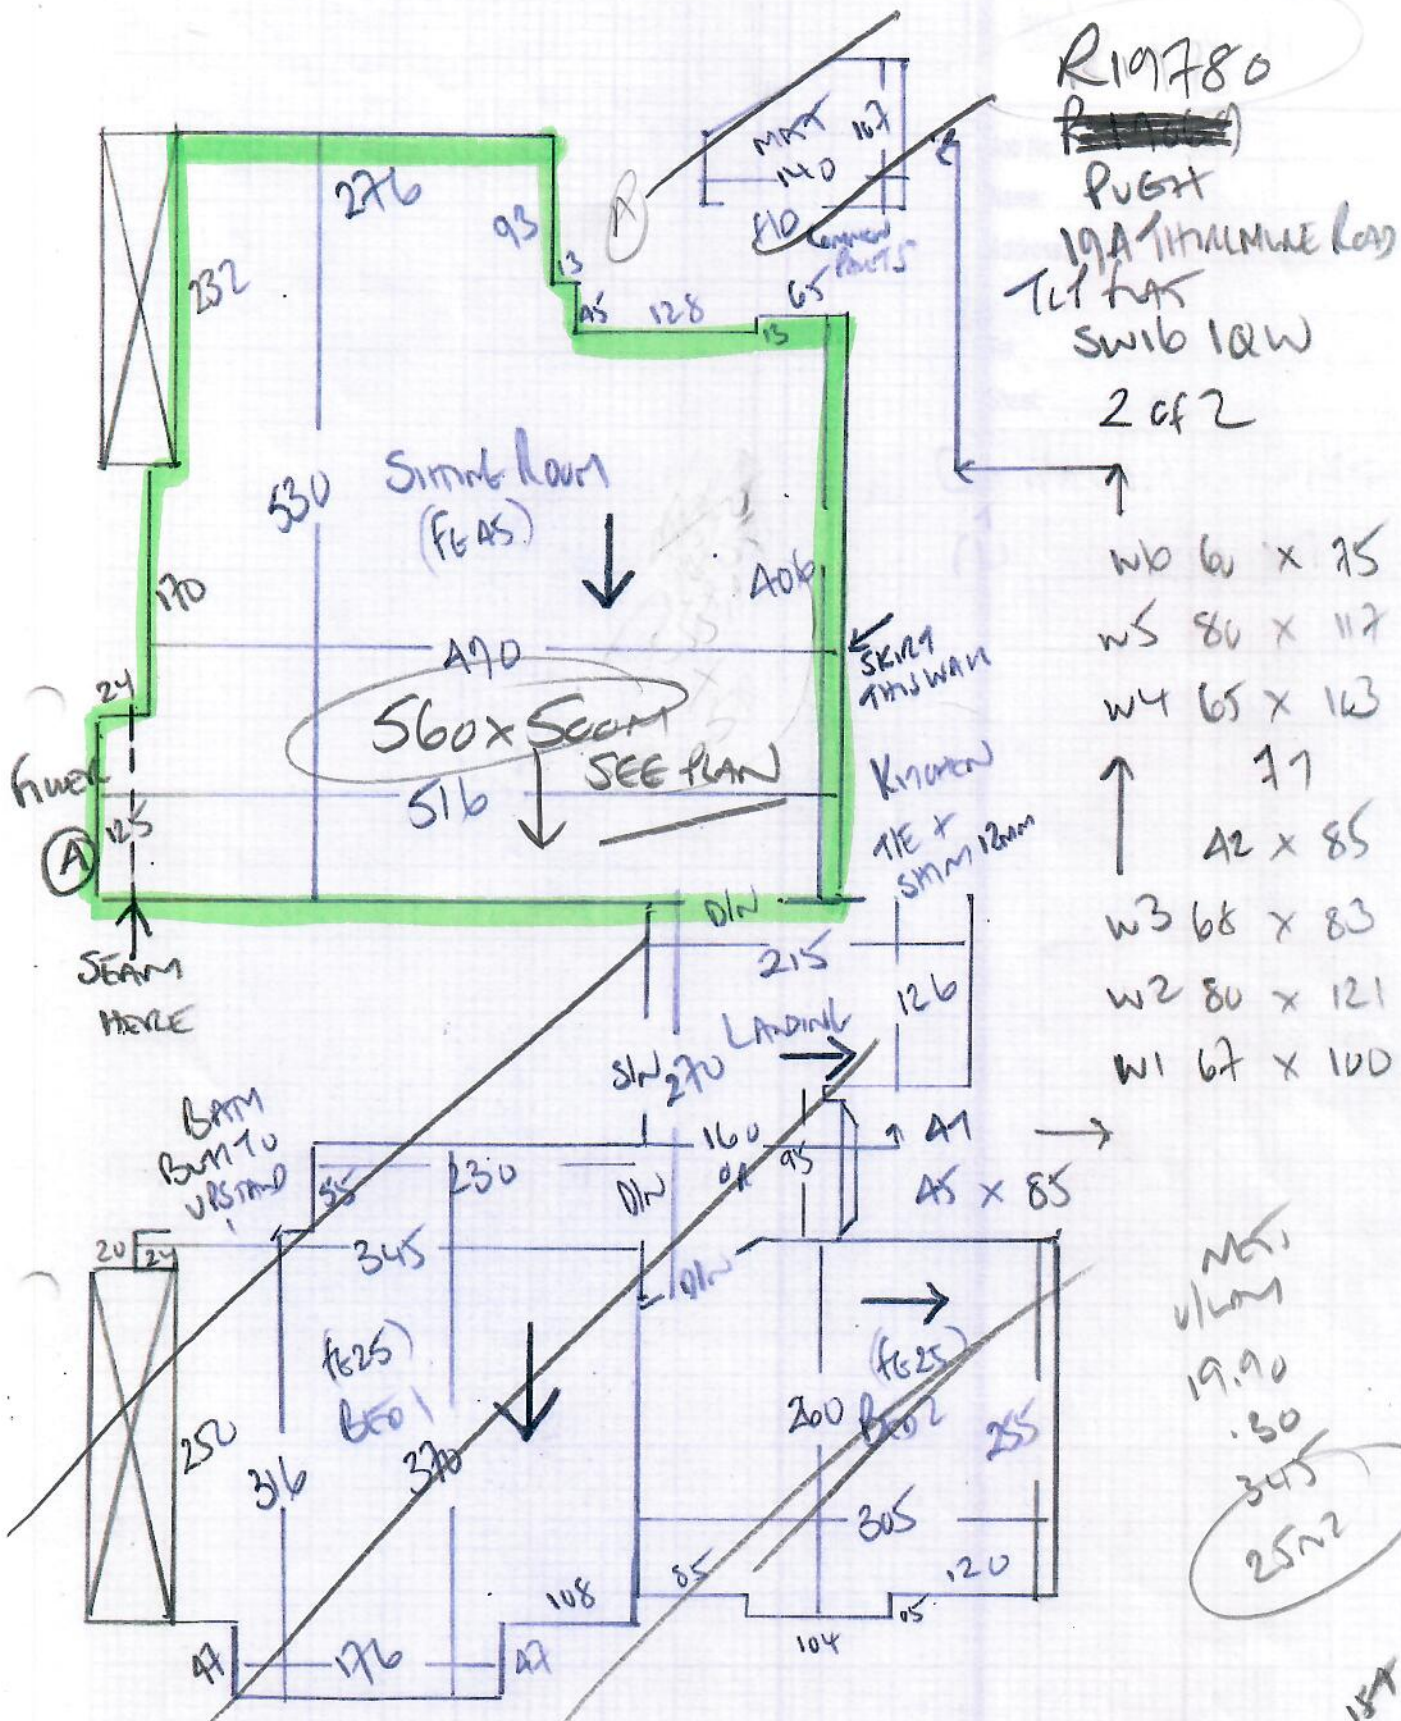

Job No: R19780
Name: PUGH
Address: 19A THIRLMERE RD
SW16 1QW
Tel:
Sheet: 1 of 2

Sitting Room

VIBORG
Colour VIB-003 CAPTAN

RAW 5.60 x 5.00m

CHILBEAD FLOOR - SPANNING AIR BARS + 12mm SHM TO KITCHEN!
 UPSTAIR TWIST ON VERY OLD T/RAIL
 EXISTING GUTTER + SUPPLEMENT AS REQ'D (10 STICKS)
 FURNITURE - HEAVY - CUSTOMER TO ASSIST.