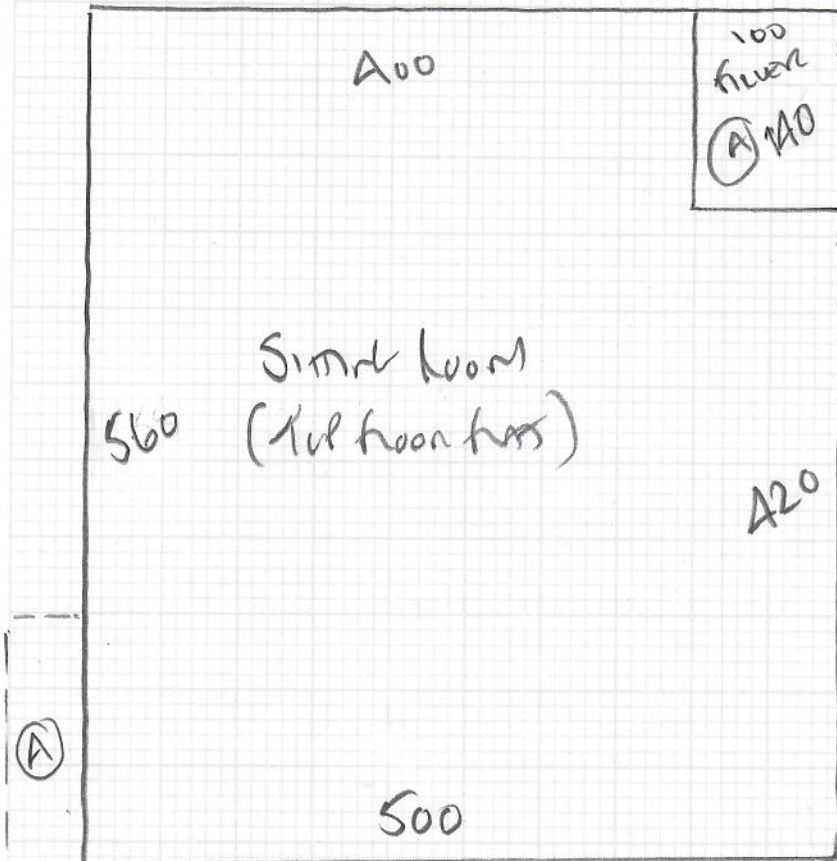

Job No: R19780
Name: PUGH
Address: 19A THIRLMERE RD
SW16 1QW
Tel:
Sheet: 1 of 2

Sitting Room

VIBORG
Colour VIB-003 CAPTAN

RAW 5.60 x 5.00m

CHILBEAD FLOOR - SPANNING AIR BARS + 12mm SHM TO KITCHEN!
 UPSTAIR TWIST ON VERY OLD T/RAIL
 EXISTING GUTTER + SUPPLEMENT AS REQ'D (10 STICKS)
 FURNITURE - HEAVY - CUSTOMER TO ASSIST.