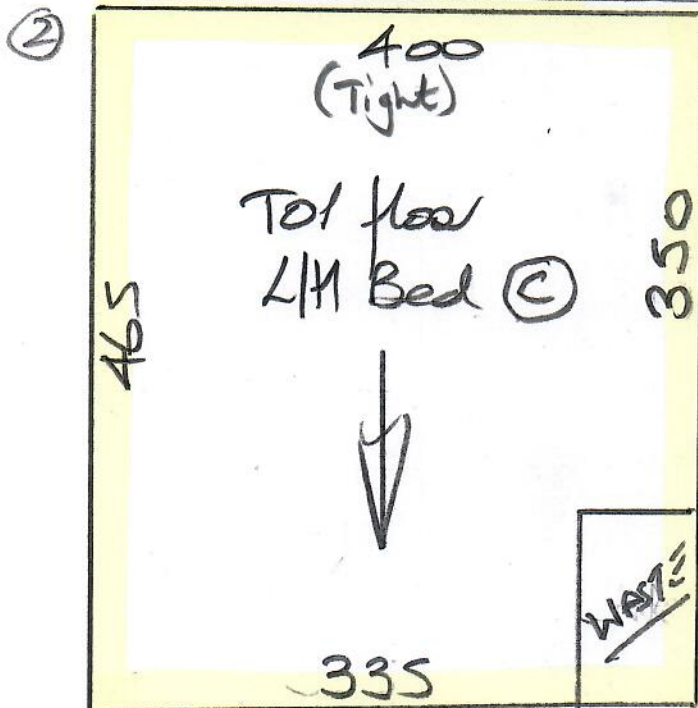

CARPETS already cut to size
By Nigel + Jedd on 24/11

PHASE 2 - MARK 27/11

R19781
Jago

(lot 3)

Chatsworth
Silver Sage 2004

Cut Plan ① 440x400
" " ② 465x400
" " ③ 480x400

13.85x400
= 55.40m²

~~Cut Plan ④ 440x500
= 22m²~~

~~Total = 77.40m²~~

Use 12mm tile edge
at ensuite bathroom
& A/10 (10mm) BALS,
+ 9mm shims at 4
bedroom doors, where
CARPET meets timber
floors.

R19781
JAGO
20 Burgate Road
SW18 3LQ
07917-894096

3 of 3

1st floor

List of Ancillaries
Returned to
W/H on 7/10 by
Damien

Instructions:

6/10=Fit 3 top flr beds, 7/10-2nd call=1st flr bed. Stick s/e & fit low tog U/L as U/F heating T/O

Comments re Fitting:

See Cutting Plan: 4 beds only. Landings have timber flooring. Fit 9mm shims & A/10 T/E bars