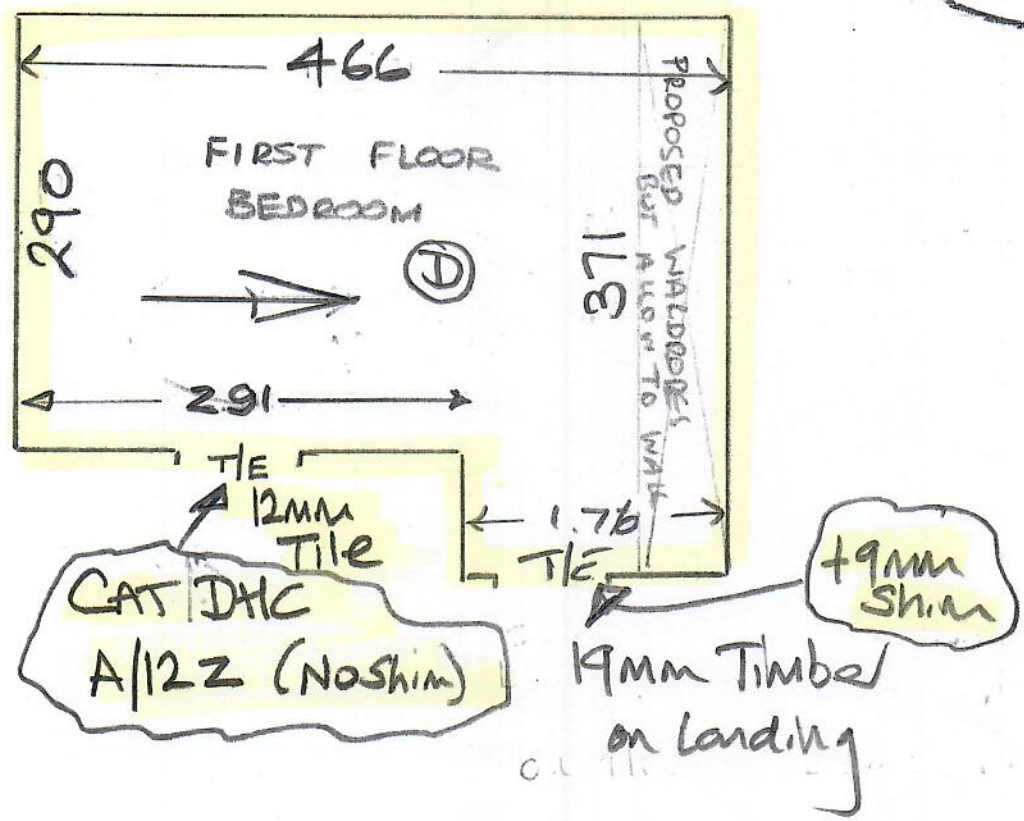

CARPETS already cut to size
By Nigel + Jedd on 24/11

PHASE 2 - MARK 27/11

R19781
Jago

(lot 3)

Chatsworth
Silver Sage 2004

Cut Plan ① 440x400
" " ② 465x400
" " ③ 480x400

13.85x400
= 55.40m²

~~Cut Plan ④ 440x500
= 22m²~~

~~Total = 77.40m²~~

Use 12mm tile edge
at ensuite bathroom
& A/10 (10mm) BALS,
+ 9mm shims at 4
bedroom doors, where
CARPET meets timber
floors.

R19781
JAGO
20 Burgate Road
SW18 3LQ
07917-894096

3 of 3

1st floor

List of Ancillaries
Returned to
W/H on 7/10 by
Damien

Instructions:

6/10=Fit 3 top flr beds, 7/10-2nd call=1st flr bed. Stick s/e & fit low tog U/L as U/F heating T/O

Comments re Fitting:

See Cutting Plan: 4 beds only. Landings have timber flooring. Fit 9mm shims & A/10 T/E bars