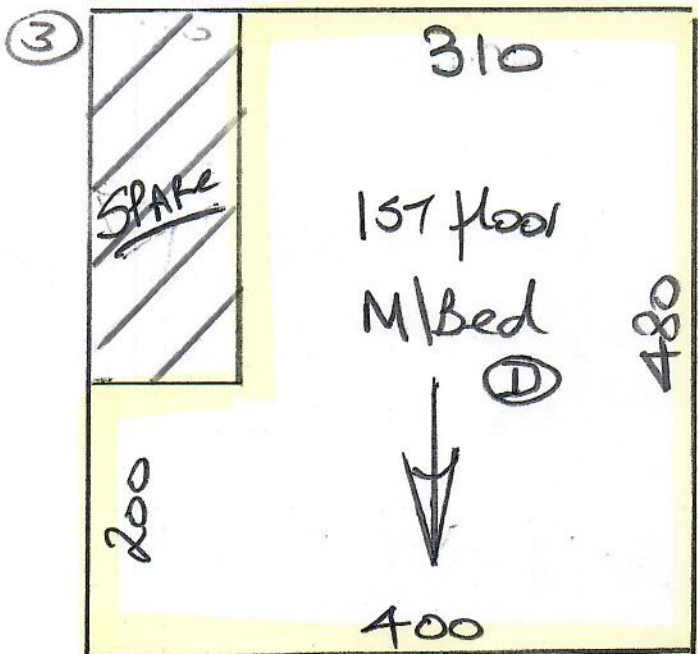

CARPETS already cut to size
By Nigel + Jedd on 24/11

PHASE 2 - MARK 27/11

R19781
Jago

(lot 3)

Chatsworth
Silver Sage 2004

Cut Plan ① 440x400
" " ② 465x400
" " ③ 480x400

13.85x400
= 55.40m²

~~Cut Plan ④ 440x500
= 22m²~~

~~Total = 77.40m²~~

Use 12mm tile edge
at ensuite bathroom
& A/10 (10mm) BALS,
+ 9mm shims at 4
bedroom doors, where
CARPET meets timber
floors.

R19781
JAGO
20 Burgate Road
SW18 3LQ
07917-894096

3 of 3

1st floor

List of Ancillaries
Returned to
W/H on 7/10 by
Damien

Instructions:

6/10=Fit 3 top flr beds, 7/10-2nd call=1st flr bed. Stick s/e & fit low tog U/L as U/F heating T/O

Comments re Fitting:

See Cutting Plan: 4 beds only. Landings have timber flooring. Fit 9mm shims & A/10 T/E bars