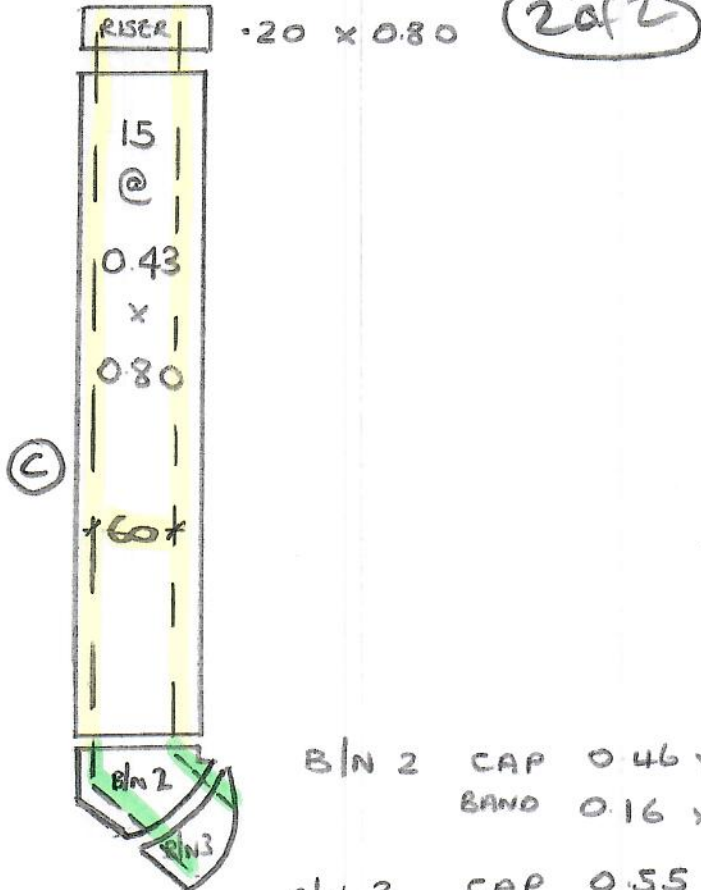

R19784
ERASMUS
(Ghusayni)

lot 2

HAVANA
Col. HAV31

* = Cut down 2 WH

** Template on site

Basement flight to be fitted full width

Store 2 WH until phase 2 on 23/9

use this piece to make mat for inside front door
Band all round
Size TBC

* Danier, please take to site on 16/9 & confirm size with customer.

Cut Plan 400 x 500 = 20m²

Taping = 35 Lin MB/S

v/dy = 16m²

TOP 3 STAIRS

R 19784
 ERASMUS
 31 CARMALT GONS
 SWIS 6NE
 07739-579213

FIRST TO GROUND

2 of 2

TOP TO FIRST

B/N 2 CAP 0.46 x .90
 BAND 0.16 x 77

B/N 3 CAP 0.55 x 0.76
 BAND 0.15 x 0.76

← .62 →
 to start
 of curve

GROUND TO BASEMENT

This flight to
 be Close Cover