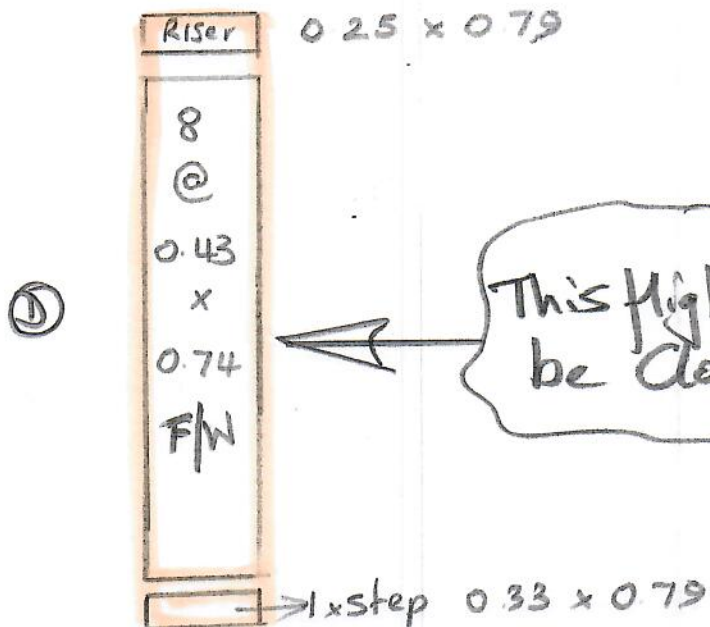

* Danier, please take to site on 16/9 & confirm size with customer.

Cut Plan 400 x 500 = 20m²

Taping = 35 Lin MB/S

v/dy = 16m²

TOP 3 STAIRS

R 19784
 ERASMUS
 31 CARMALT GONS
 SWIS 6NE
 07739-579213

FIRST TO GROUND

2 of 2

TOP TO FIRST

B/N 2 CAP 0.46 x .90
 BAND 0.16 x 77

B/N 3 CAP 0.55 x 0.76
 BAND 0.15 x 0.76

← .62 →
 to start
 of curve

GROUND TO BASEMENT

This flight to
 be Close Cover