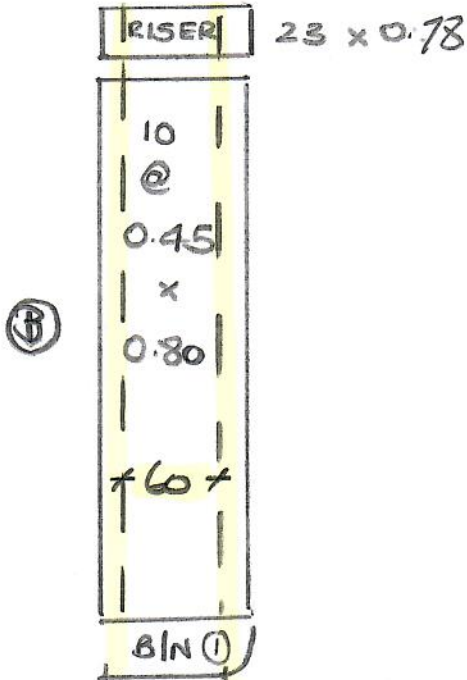

R19784
ERASMUS
(Ghusayni)

lot 2

HAVANA
Col. HAV31

* = Cut down 2 WH

** Template on site

Basement flight to be fitted full width

Store 2 WH until phase 2 on 23/9

use this piece to make mat for inside front door
Band all round
Size TBC

* Danier, please take to site on 16/9 & confirm size with customer.

Cut Plan 400 x 500 = 20m²

Taping = 35 Lin MB/S

v/dy = 16m²

TOP 3 STAIRS

R 19784
 ERASMUS
 31 CARMALT GONS
 SWIS 6NE
 07739-579213

FIRST TO GROUND

2 of 2

TOP TO FIRST

B/N 2 CAP 0.46 x .90
 BAND 0.16 x 77

B/N 3 CAP 0.55 x 0.76
 BAND 0.15 x 0.76

← .62 →
 to start
 of curve

GROUND TO BASEMENT

This flight to
 be Close Cover