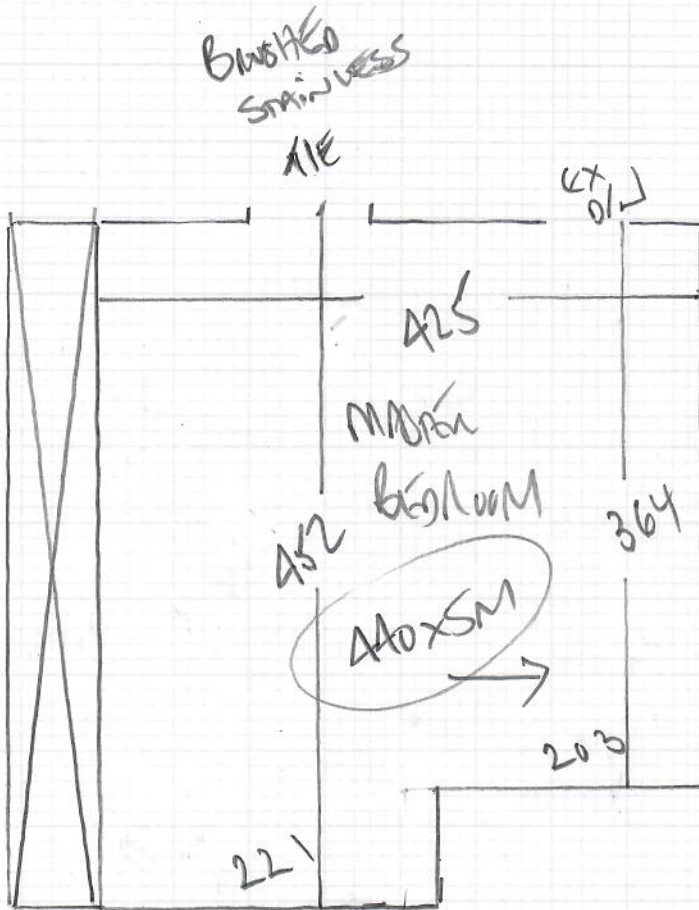

Job No: R19786
Name: HOWARD
Address: 18 KATMACH ROAD
SW 19 3CF
Tel:
Sheet: 1 of 1

MARRON BEDROOM

Eurasian 'Divine'
Colour CANVAS

440 x 500

22m²