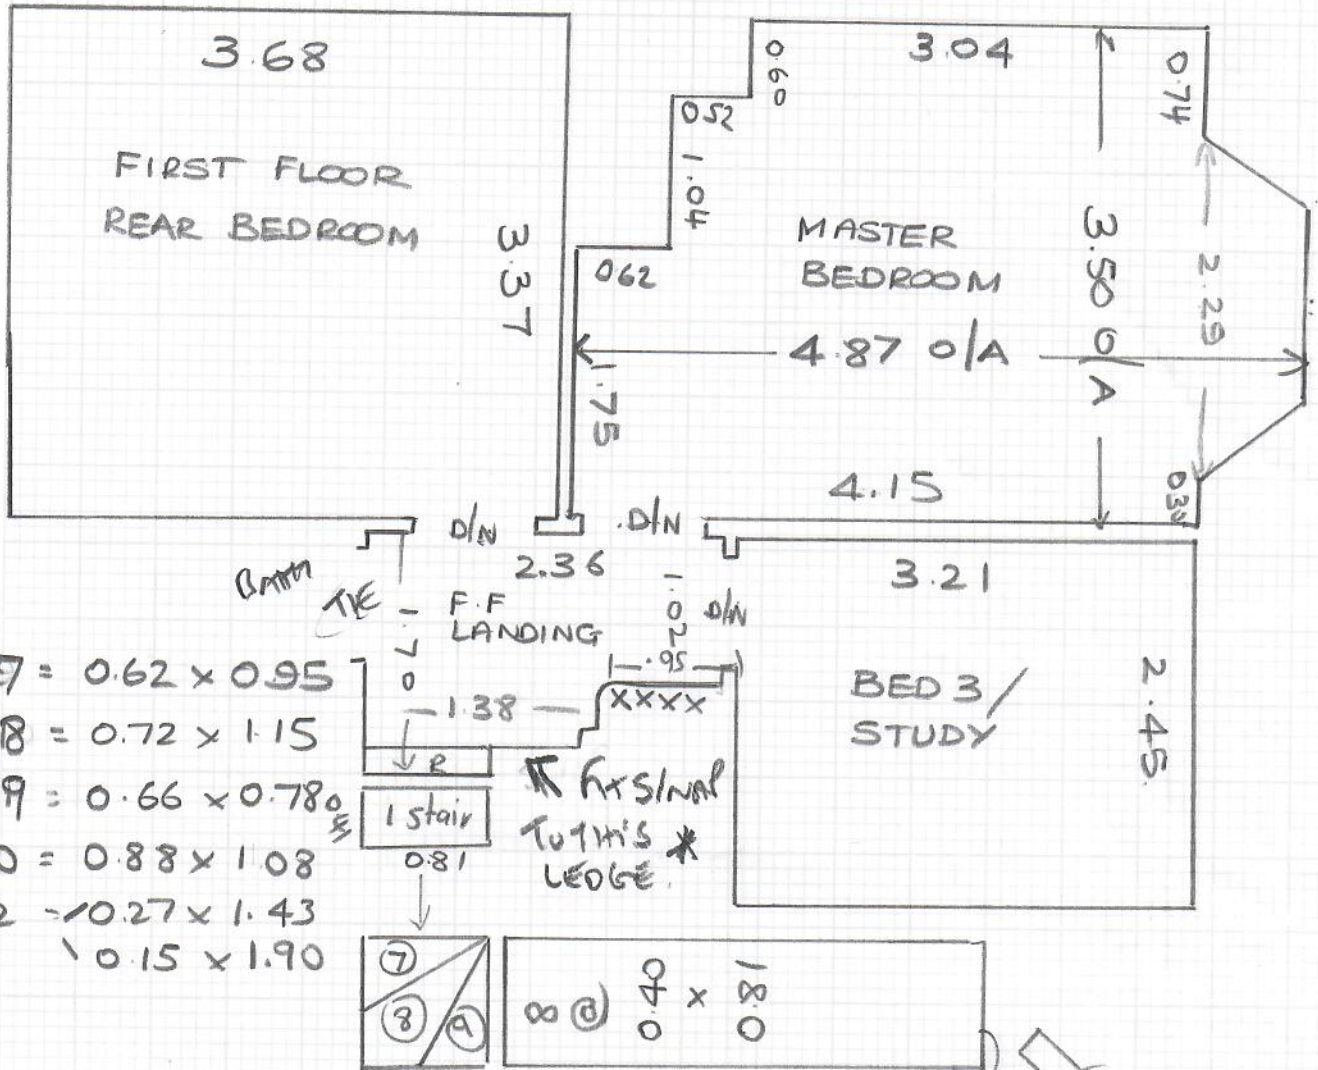

Job No: R19788  
 Name: GARDINER  
 Address: 123 Cherrywood Lane  
 SM4 4HD  
 Tel: 07979-681790  
 Sheet: 2 of 4

②

5.95

5.95

VIBURG  
 Cam VIB-006  
 Plan 2 595 x 500

Job No: R19788  
 Name: GARDINER  
 Address: 123 CHERRYWOOD LANE  
 SM4 4HD  
 Tel: 07979-681790  
 Sheet: 444

\*  
 FIT SINGLE NARROW TO EDGE OF  
 OPEN SPACE ON FIRST FLOOR LANDING.