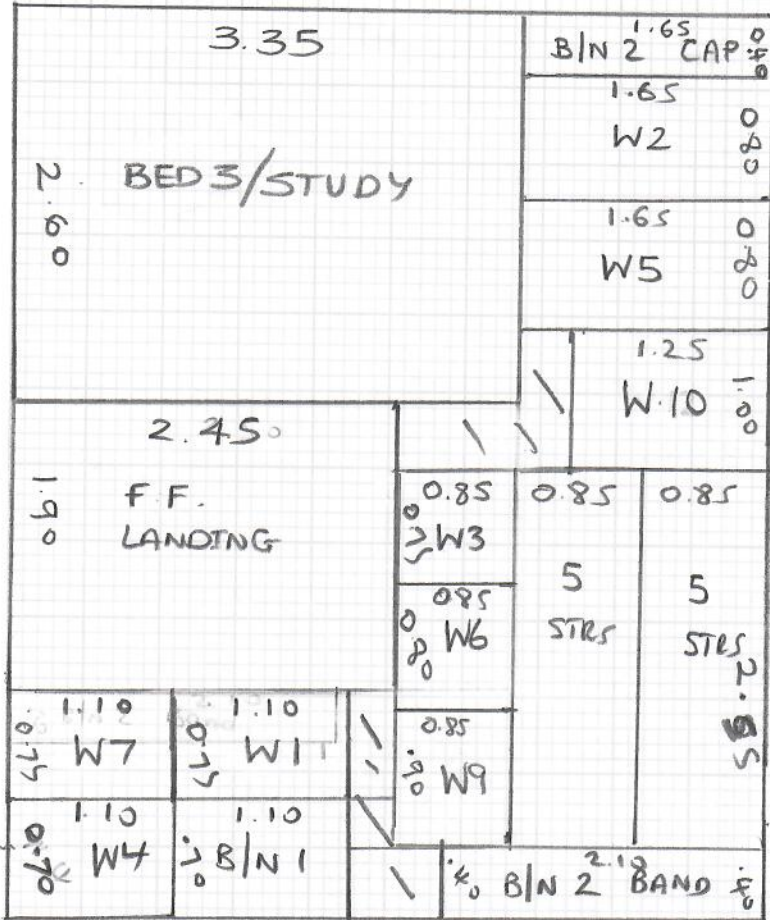

Job No: R19788  
 Name: GARDINER  
 Address: 123 Cherrywood Lane  
 SM4 4HD  
 Tel: 07979-681790  
 Sheet: 2 of 4

②

5.95

5.95

VIBURG  
 Cam VIB-006  
 Plan 2 595 x 500

Job No: R19788  
 Name: GARDINER  
 Address: 123 CHERRYWOOD LANE  
 SM4 4HD  
 Tel: 07979-681790  
 Sheet: 444

\*  
 FIT SINGLE NARROW TO EDGE OF  
 OPEN SPACE ON FIRST FLOOR LANDING.